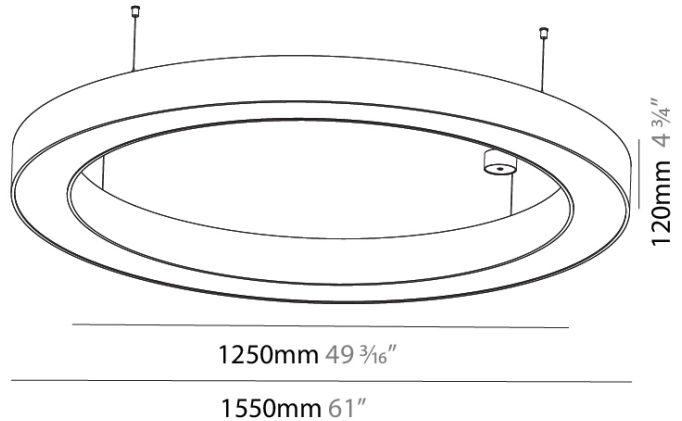

GENERAL

Series: Glorious
Subseries: Glorious 150
Partner: Prolicht
Division: Architectural
Installation: Suspension
Product Type: Pendant
Mounting Location: Ceiling
Light Distribution: Direct / Indirect

PHYSICAL

Shape: Round
Diameter (mm): 1550
Diameter (in): 61
Height (mm): 120
Height (in): 4 3/4
Max. Overall Height (mm): 2120
Max. Overall Height (in): 83 7/16
Weight (kg): 16.737
Weight (lbs): 36.90
Diffuser: PMMA - Opal or Micro-Prism
Fixture Finish: SSR / BKV / CWI / CRY / HAB / UFT / ITA / RUA / FTG / MYG / LOD / PUS / FRO / FUP / KIA / POP / BLS / SPG / MEY / GOH / CHC / COM / ABZ / JAG / OBR / MOS / ROR
Fixture Material: PMMA / Aluminum

ELECTRICAL

Lamp Type: LED (Zhaga Standard)
Input Wattage (W): 107.7
Total Output Wattage (W): 88 / 70.4 (3500K)
Dimming: 0-10V Dimming / Phase Dimming (120Vac Only)
Driver Included: Yes
Driver Location: Integrated
Driver Type: Constant Current - 120 / 277Vac
Driver Class: Class 2
Input Voltage (V): 120 - 277
Constant Current (MA): 350 / 700/800 (3500K)

LED

Color Temperature (°K): 2700 / 3000 / 3500 / 4000
Max. Delivered Lumen (lm): Max 10489 (6681 Dir / 3808 Ind)
Nominal Lumen (lm): Max 14777
CRI: >90 CRI
Efficiency (%): 68
Lamp Life (hrs): 50000

RATINGS AND CERTIFICATIONS

Certified By: Certified for North American Standards
IP rating: IP20