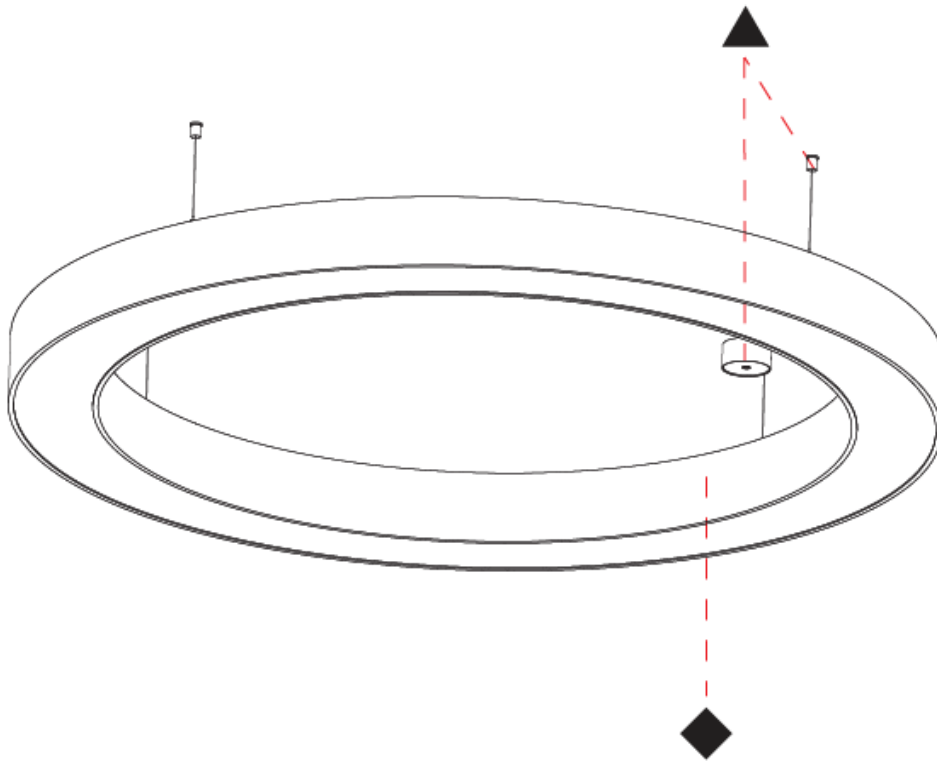

GLORIOUS 150 SUSPENSION

A30315-

PROJECT	_____
TYPE	_____
SPECIFIER	_____
QUANTITY	_____
DATE	_____

A