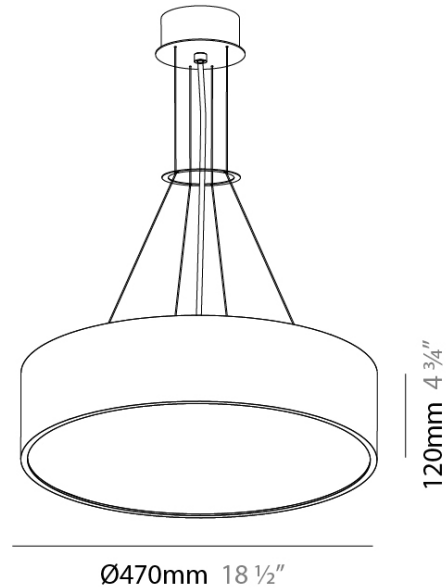

GENERAL

Series: Sign
Brand: Prolicht
Division: Architectural
Mounting Type: Suspension
Mounting Location: Ceiling
Subcategory: Pendant

PHYSICAL

Shape: Round
Diameter (mm): 470
Diameter (in): 18 1/2
Height (mm): 120
Depth (mm): 120
Height (in): 4 3/4
Depth (in): 4 3/4
Max. Overall Height (mm): 2120
Max. Overall Height (in): 83 7/16
Light Distribution: Direct
Weight (kg): 5.2
Weight (lbs): 11.464
Diffuser: PMMA - Opal or Micro-Prism
Fixture Finish: SSR / BKV / CWI / CRY / HAB / UFT / ITA / RUA / FTG / MYG / LOD / PUS / FRO / FUP / KIA / POP / BLS / SPG / MEY / GOH / GUM / CHC / COM / ABZ / JAG / OBR / MOS / ROR
Fixture Material: Extruded Aluminum / Steel
Cable Details: 2000mm or 6000mm Transparent Cable

ELECTRICAL

Lamp Type: LED (Zhaga Standard)
Input Wattage (W): 35
Total Output Wattage (W): 30
Dimming: Tri-Mode (Non-Dimming and Phase Dimming (120Vac only) and 0-10V Dimming)
Driver Included: Yes
Driver Location: Integrated
Driver Type: Constant Current - Universal
Driver Class: Class 1
Input Voltage (V): 120 - 277
Constant Current (MA): 500

LED

Color Temperature (°K): 2700 / 3000 / 3500 / 4000
Max. Delivered Lumen (lm): 3090 / 3332 / 3400
CRI: >80 CRI
Efficiency (%): 73
Lamp Life (hrs): 50000

RATINGS AND CERTIFICATIONS

Certified By: Certified for North American Standards
IP rating: IP20