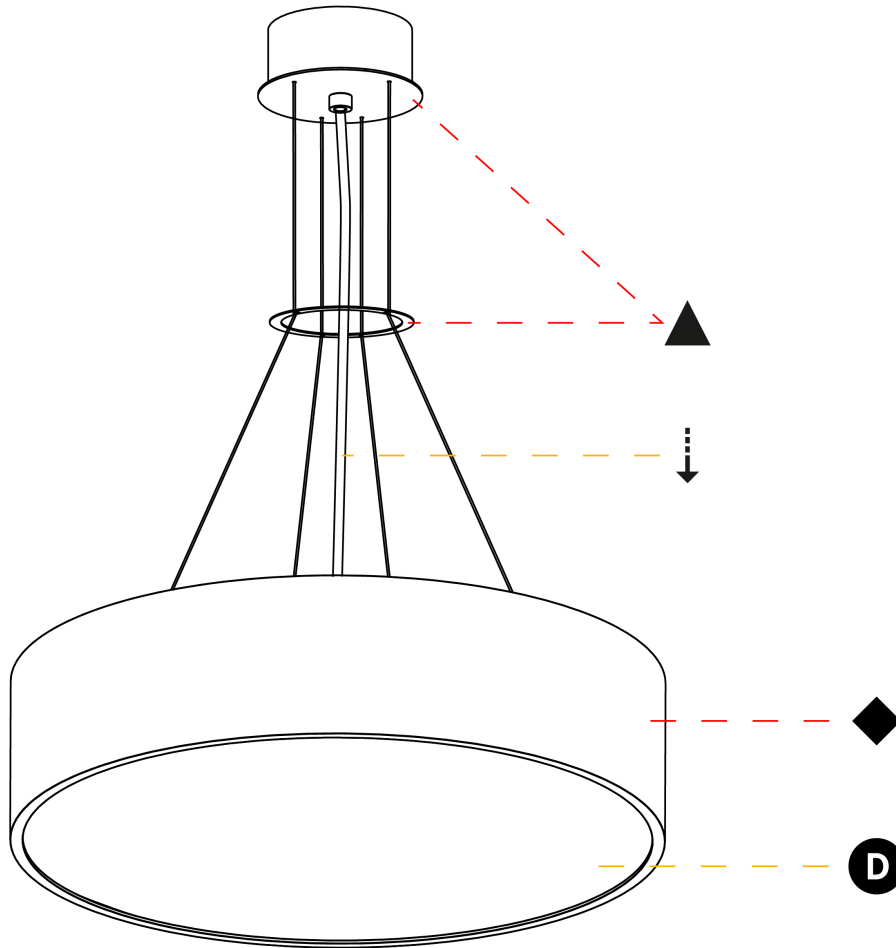

SIGN SUSPENSION

A30360-

PROJECT	_____
TYPE	_____
SPECIFIER	_____
QUANTITY	_____
DATE	_____

A