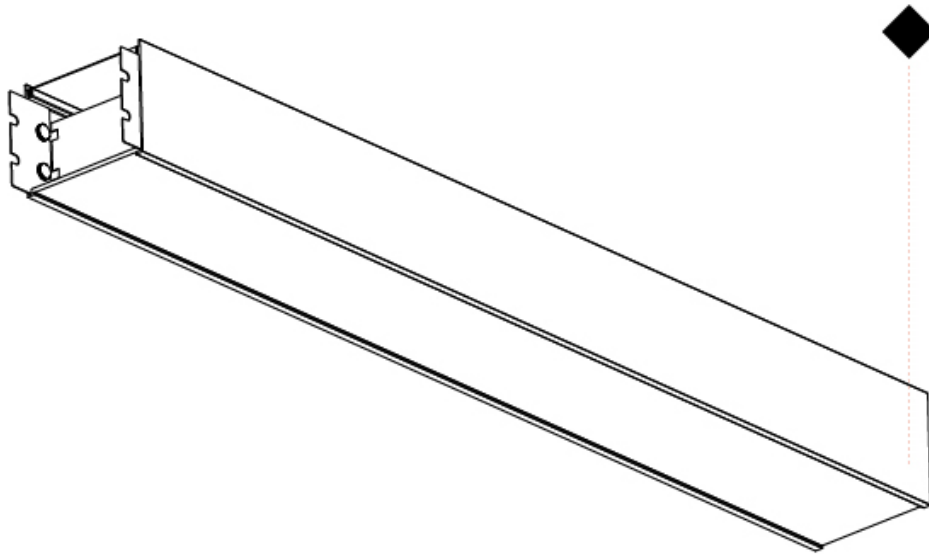

SUPER-G 150 SUSPENSION

A30531-

PROJECT

TYPE

SPECIFIER

QUANTITY

DATE

A