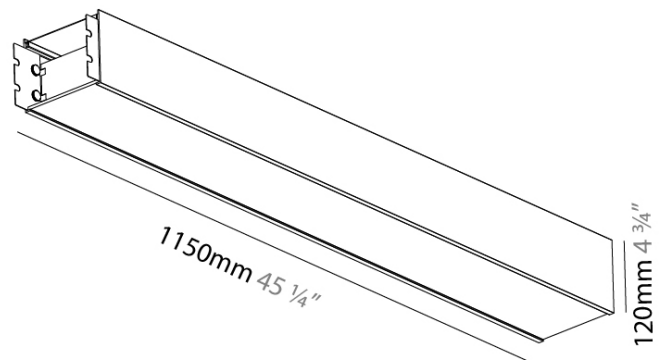

GENERAL

Series: Super-G
Subseries: Super-G 150
Partner: Prolicht
Division: Architectural
Installation: Suspension
Product Type: Linear Profiles
Mounting Location: Ceiling
Light Distribution: Direct / Indirect

PHYSICAL

Shape: Rectangle
Length (mm): 1150
Length (in): 45 1/4
Width (mm): 150
Width (in): 5 7/8
Height (mm): 120
Height (in): 4 3/4
Weight (kg): 5.255
Weight (lbs): 11.59
Diffuser: PMMA - Opal
Fixture Finish: SSR / BKV / CWI / CRY / HAB / UFT / ITA / RUA / FTG / MYG / LOD / PUS / FRO / FUP / KIA / POP / BLS / SPG / MEY / GOH / CHC / COM / ABZ / JAG / OBR / MOS / ROR
Fixture Material: Extruded Aluminum

ELECTRICAL

Lamp Type: LED (Zhaga Standard)
Input Wattage (W): 20 / 10
Total Output Wattage (W): 16 Dir / 8 Ind.
Dimming: Tri-Mode (Non-Dimming and Phase Dimming (120Vac only) and 0-10V Dimming)
Driver Included: Yes
Driver Location: Integrated
Driver Type: Constant Current - Universal
Driver Class: Class 2
Input Voltage (V): 120 - 277
Constant Current (MA): 350

LED

Color Temperature (°K): 3000 / 3500 / 4000
Max. Delivered Lumen (lm): Dir - 1850 / 1911 / 1950 / Ind - 1270 / 1323 / 1350
Nominal Lumen (lm): 3120 / 3234 / 3300
CRI: >90 CRI
Efficiency (%): 69.8
Lamp Life (hrs): 50000

RATINGS AND CERTIFICATIONS

Certified By: Certified for North American Standards
IP rating: IP20