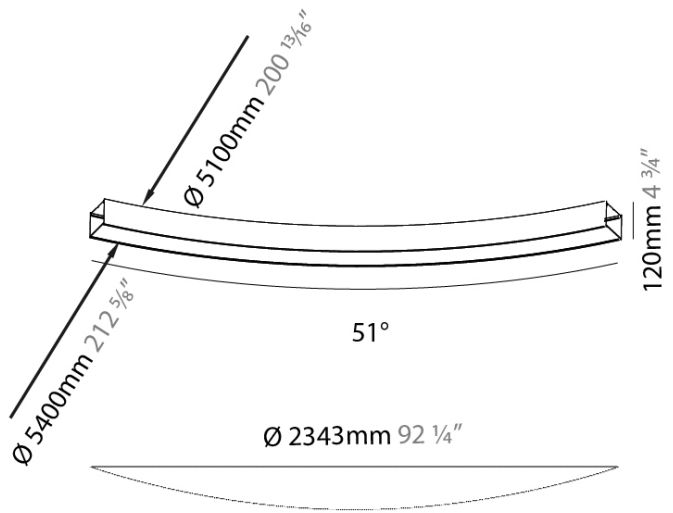

GENERAL

Series: Super-G
Subseries: Super-G 150
Partner: Prolicht
Division: Architectural
Installation: Suspension
Product Type: Linear Profiles
Mounting Location: Ceiling
Light Distribution: Direct / Indirect

PHYSICAL

Shape: Curves
Length (mm): 2343
Length (in): 92 1/4
Width (mm): 150
Width (in): 5 7/8
Height (mm): 120
Height (in): 4 3/4
Weight (kg): 10.023
Weight (lbs): 22.1
Diffuser: PMMA - Opal
Fixture Finish: SSR / BKV / CWI / CRY / HAB / UFT / ITA / RUA / FTG / MYG / LOD / PUS / FRO / FUP / KIA / POP / BLS / SPG / MEY / GOH / CHC / COM / ABZ / JAG / OBR / MOS / ROR
Fixture Material: Extruded Aluminum

ELECTRICAL

Lamp Type: LED (Zhaga Standard)
Input Wattage (W): 60
Total Output Wattage (W): 32 Dir / 16 Ind
Dimming: Tri-Mode (Non-Dimming and Phase Dimming (120Vac only) and 0-10V Dimming)
Driver Included: Yes
Driver Location: Integrated
Driver Type: Constant Current - Universal
Driver Class: Class 2
Input Voltage (V): 120 - 277
Constant Current (MA): 350

LED

Color Temperature (°K): 3000 / 3500 / 4000
Max. Delivered Lumen (lm): Dir - 3690 / 3822 / 3900 / Ind - 2560 / 2646 / 2700
Nominal Lumen (lm): 8520 / 8820 / 9000
CRI: >90 CRI
Efficiency (%): 0.698
Lamp Life (hrs): 50000

RATINGS AND CERTIFICATIONS

Certified By: Certified for North American Standards
IP rating: IP20