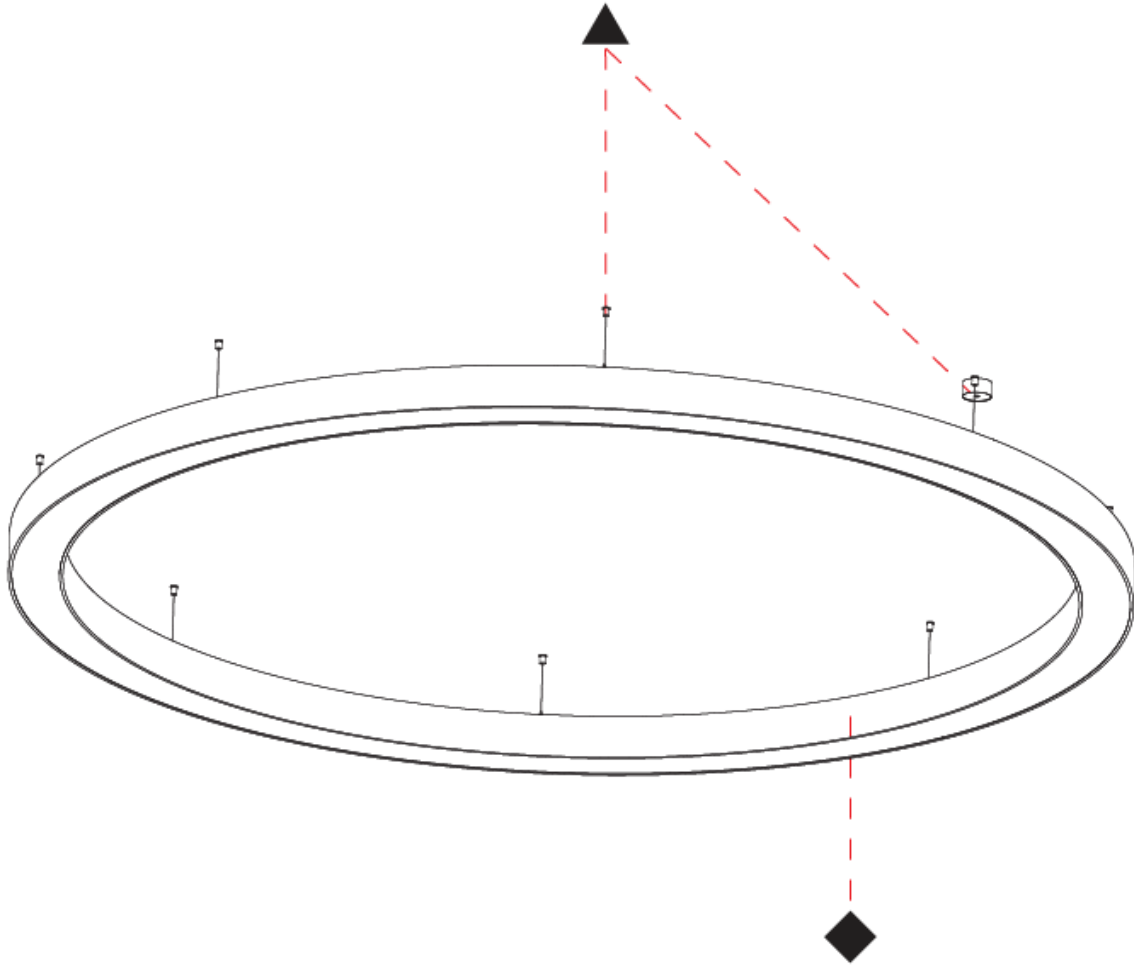

GLORIOUS 150 SUSPENSION

A30543-

PROJECT _____

TYPE _____

SPECIFIER _____

QUANTITY _____

DATE _____

A