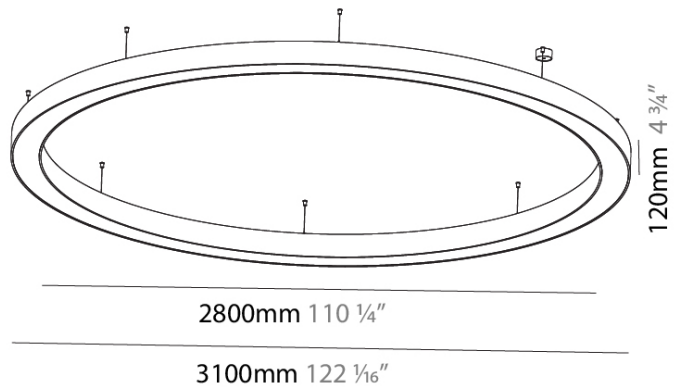

GENERAL

Series: Glorious
Subseries: Glorious 150
Partner: Prolicht
Division: Architectural
Installation: Suspension
Product Type: Pendant
Mounting Location: Ceiling
Light Distribution: Direct / Indirect

PHYSICAL

Shape: Round
Diameter (mm): 3100
Diameter (in): 122 3/16
Depth (mm): 120
Depth (in): 4 3/4
Max. Overall Height (mm): 2120
Max. Overall Height (in): 83 7/16
Weight (kg): 40.905
Weight (lbs): 90.18
Diffuser: PMMA - Opal
Fixture Finish: SSR / BKV / CWI / CRY / HAB / UFT / ITA / RUA / FTG / MYG / LOD / PUS / FRO / FUP / KIA / POP / BLS / SPG / MEY / GOH / CHC / COM / ABZ / JAG / OBR / MOS / ROR
Fixture Material: PMMA / Aluminum

ELECTRICAL

Lamp Type: LED (Zhaga Standard)
Input Wattage (W): 235
Total Output Wattage (W): 192 / 153.6 (3500K)
Dimming: 0-10V Dimming / Phase Dimming (120Vac Only)
Driver Included: Yes
Driver Location: Integrated
Driver Type: Constant Current - 120 / 277Vac
Driver Class: Class 2
Input Voltage (V): 120 - 277
Constant Current (MA): 350 / 800 (3500K)

LED

Color Temperature (°K): 2700 / 3000 / 3500 / 4000
Max. Delivered Lumen (lm): Max 22676 (13971 Dir / 8705 Ind)
Nominal Lumen (lm): Max 32240
CRI: >90 CRI
Efficiency (%): 70
Lamp Life (hrs): 50000

RATINGS AND CERTIFICATIONS

Certified By: Certified for North American Standards
IP rating: IP20