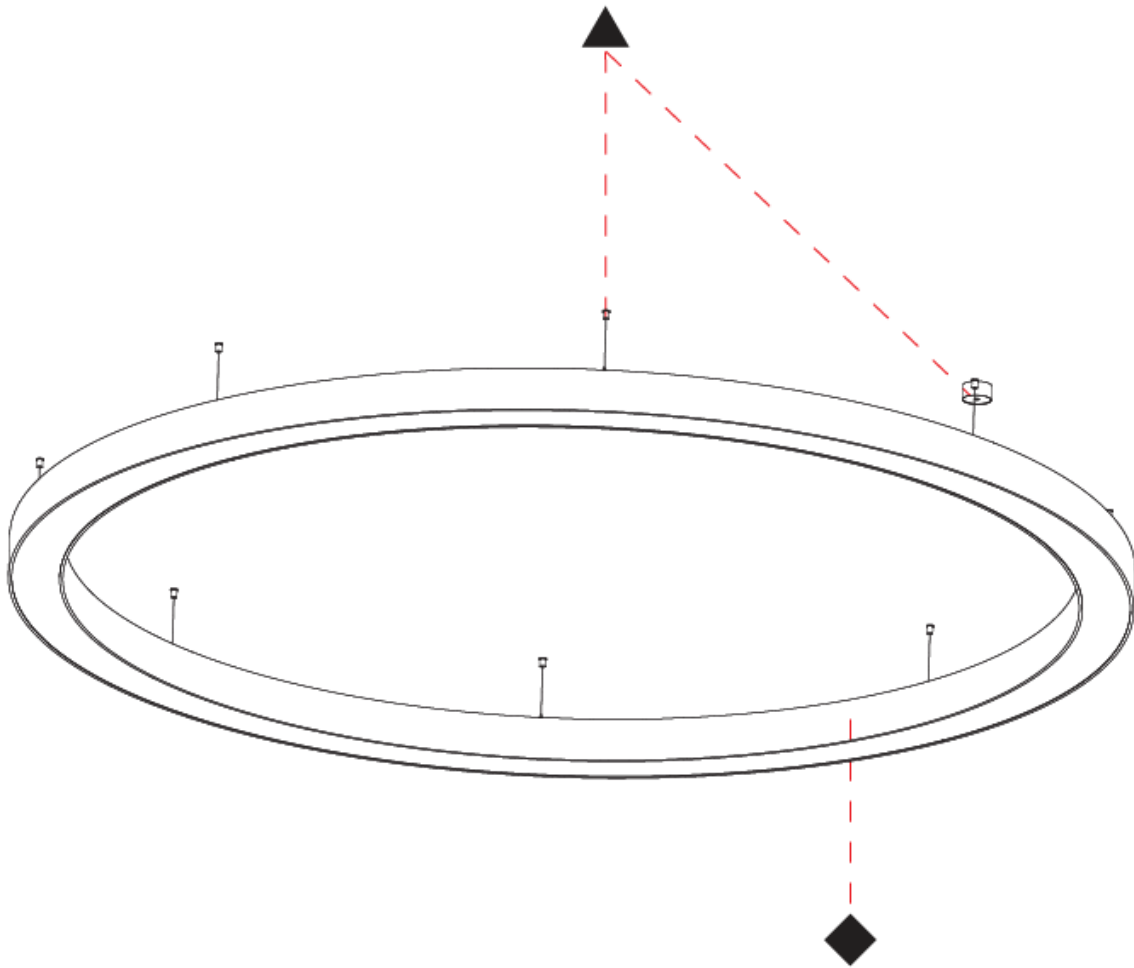

GLORIOUS 150 SUSPENSION

A30543-

PROJECT	_____
TYPE	_____
SPECIFIER	_____
QUANTITY	_____
DATE	_____