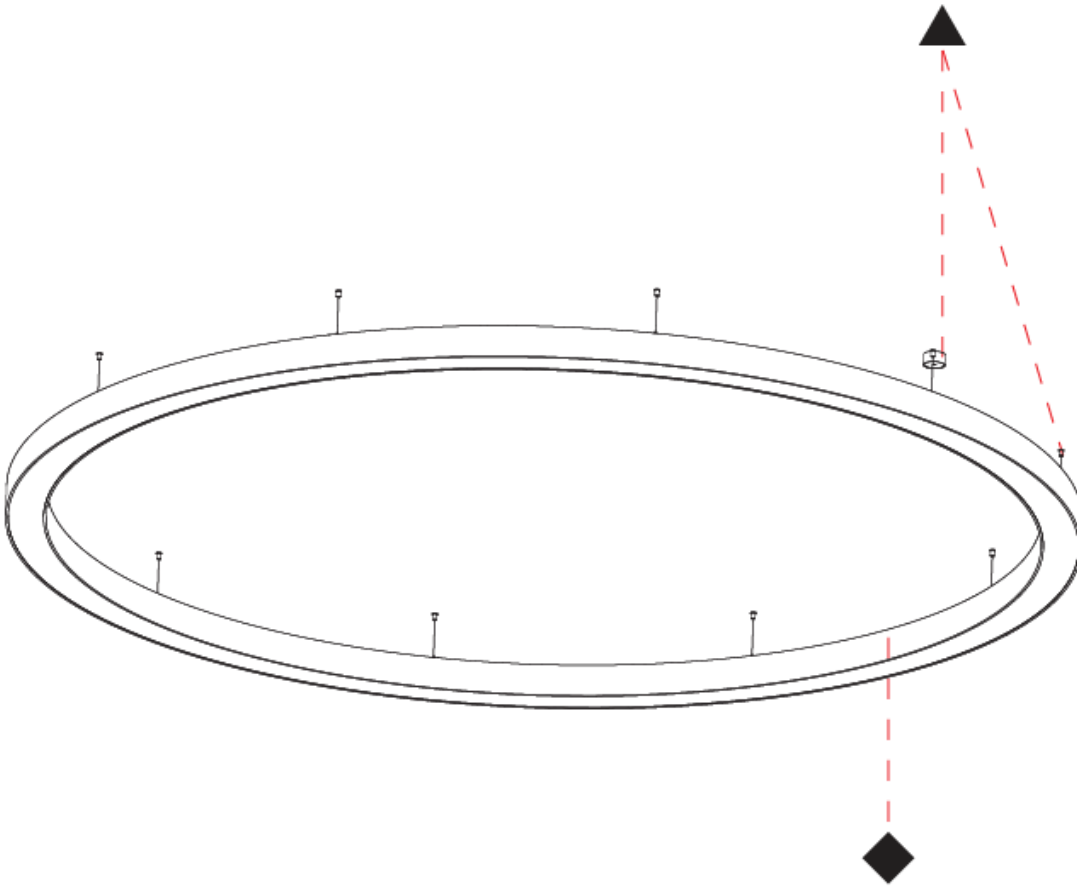

GLORIOUS 150 SUSPENSION

A30545-

PROJECT	_____
TYPE	_____
SPECIFIER	_____
QUANTITY	_____
DATE	_____

A