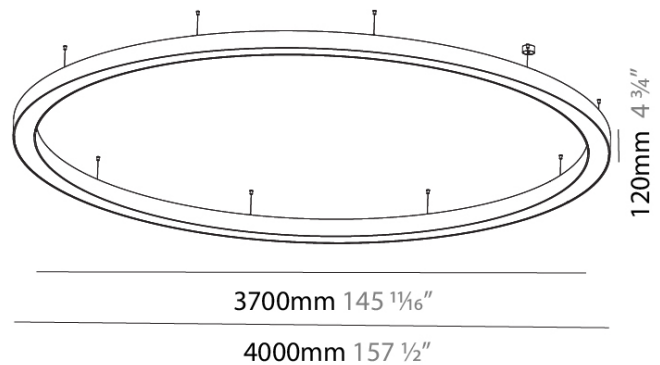

GENERAL

Series: Glorious
Subseries: Glorious 150
Partner: Prolicht
Division: Architectural
Installation: Suspension
Product Type: Pendant
Mounting Location: Ceiling
Light Distribution: Direct / Indirect

PHYSICAL

Shape: Round
Diameter (mm): 4000
Diameter (in): 157 1/2
Depth (mm): 120
Depth (in): 4 3/4
Max. Overall Height (mm): 2120
Max. Overall Height (in): 83 7/16
Weight (kg): 53.026
Weight (lbs): 116.66
Diffuser: PMMA - Opal
Fixture Finish: SSR / BKV / CWI / CRY / HAB / UFT / ITA / RUA / FTG / MYG / LOD / PUS / FRO / FUP / KIA / POP / BLS / SPG / MEY / GOH / CHC / COM / ABZ / JAG / OBR / MOS / ROR
Fixture Material: PMMA / Aluminum

ELECTRICAL

Lamp Type: LED (Zhaga Standard)
Input Wattage (W): 274.4
Total Output Wattage (W): 240 / 192 (3500K)
Dimming: 0-10V Dimming / Phase Dimming (120Vac Only)
Driver Included: Yes
Driver Location: Integrated
Driver Type: Constant Current - 120 / 277Vac
Driver Class: Class 2
Input Voltage (V): 120 - 277
Constant Current (MA): 350 / 1000 (3500K)

LED

Color Temperature (°K): 2700 / 3000 / 3500 / 4000
Max. Delivered Lumen (lm): Max 28344 (17463 Dir / 10881 Ind)
Nominal Lumen (lm): Max 40300
CRI: >90 CRI
Efficiency (%): 70
Lamp Life (hrs): 50000

RATINGS AND CERTIFICATIONS

Certified By: Certified for North American Standards
IP rating: IP20