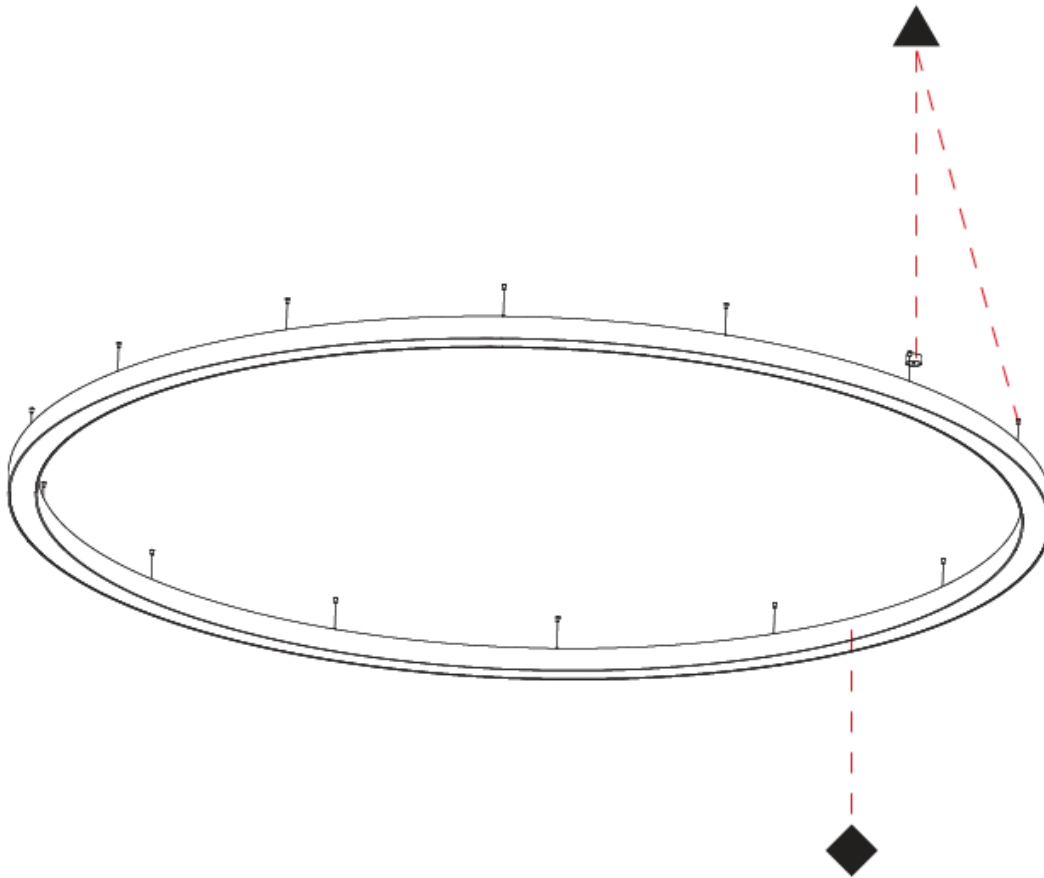

GLORIOUS 150 SUSPENSION

A30547-

PROJECT

TYPE

SPECIFIER

QUANTITY

DATE

A