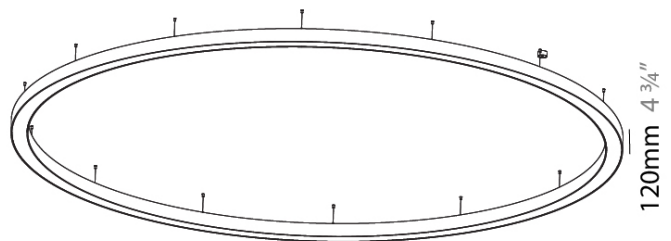

#### PHYSICAL

Shape: Round
Diameter (mm): 5400
Diameter (in): 212 5/8
Height (mm): 120
Height (in): 4 3/4
Max. Overall Height (mm): 2120
Max. Overall Height (in): 83 7/16
Weight (kg): 71.452
Weight (lbs): 157.19
Diffuser: PMMA - Opal
Fixture Finish: SSR / BKV / CWI / CRY / HAB / UFT / ITA / RUA / FTG / MYG / LOD / PUS / FRO / FUP / KIA / POP / BLS / SPG / MEY / GOH / CHC / COM / ABZ / JAG / OBR / MOS / ROR
Fixture Material: PMMA / Aluminum

#### RATINGS AND CERTIFICATIONS

Certified By: Certified for North American Standards
IP rating: IP20

5100mm 200 13/16"

5400mm 212 5/8"