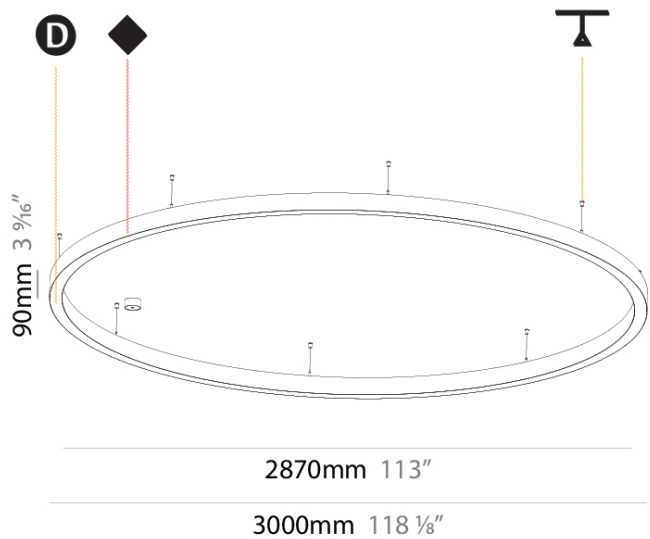

GENERAL

Series: Glorious
Subseries: Glorious 65
Partner: Prolicht
Division: Architectural
Installation: Suspension
Product Type: Pendant
Mounting Location: Ceiling
Light Distribution: Direct

PHYSICAL

Shape: Round
Diameter (mm): 3000
Diameter (in): 118 7/8
Depth (mm): 90
Depth (in): 3 9/16
Max. Overall Height (mm): 2090
Max. Overall Height (in): 82 5/16
Weight (kg): 27.55
Weight (lbs): 60.75
Diffuser: PMMA - Opal / Microprism / Clear Microprism
Fixture Finish: SSR / BKV / CWI / CRY / HAB / UFT / ITA / RUA / FTG / MYG / LOD / PUS / FRO / FUP / KIA / POP / BLS / SPG / MEY / GOH / CHC / COM / ABZ / JAG / OBR / MOS / ROR
Fixture Material: PMMA / Aluminum
Cable Details: 2000mm/78 3/4" or 6000mm/236 1/4" Cable Transparent

ELECTRICAL

Lamp Type: LED (Zhaga Standard)
Input Wattage (W): 208.4
Total Output Wattage (W): 192
Dimming: Tri-Mode (Non-Dimming and Phase Dimming (120Vac only) and 0-10V Dimming)
Driver Included: Yes
Driver Location: Integrated
Driver Type: Constant Current - Universal
Driver Class: Class 2
Input Voltage (V): 120 - 277
Constant Current (MA): 350

LED

Color Temperature (°K): 2700 / 3000 / 3500 / 4000
Max. Delivered Lumen (lm): Max 28590
Nominal Lumen (lm): Max 34529
CRI: >90 CRI
Efficiency (%): 88
Lamp Life (hrs): 50000

RATINGS AND CERTIFICATIONS

Certified By: Certified for North American Standards
IP rating: IP20

PROJECT
TYPE
SPECIFIER
QUANTITY
DATE