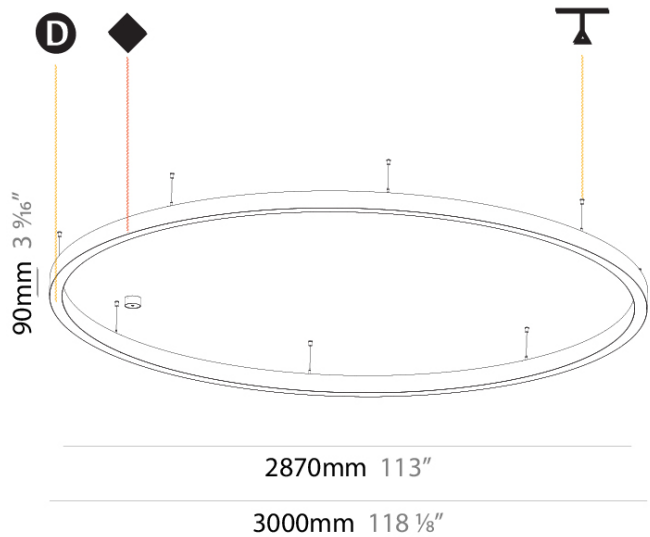

GENERAL

Series: Glorious
Subseries: Glorious 65
Partner: Prolicht
Division: Architectural
Installation: Suspension
Product Type: Pendant
Mounting Location: Ceiling
Light Distribution: Direct

PHYSICAL

Shape: Round
Diameter (mm): 3000
Diameter (in): 118 7/8
Depth (mm): 90
Depth (in): 3 9/16
Max. Overall Height (mm): 2090
Max. Overall Height (in): 82 5/16
Weight (kg): 27.55
Weight (lbs): 60.75
Diffuser: PMMA - Opal / Microprism / Clear Microprism
Fixture Finish: SSR / BKV / CWI / CRY / HAB / UFT / ITA / RUA / FTG / MYG / LOD / PUS / FRO / FUP / KIA / POP / BLS / SPG / MEY / GOH / CHC / COM / ABZ / JAG / OBR / MOS / ROR
Fixture Material: PMMA / Aluminum
Cable Details: 2000mm/78 3/4" or 6000mm/236 1/4" Cable Transparent

ELECTRICAL

Lamp Type: LED (Zhaga Standard)
Input Wattage (W): 208.4
Total Output Wattage (W): 192
Dimming: Tri-Mode (Non-Dimming and Phase Dimming (120Vac only) and 0-10V Dimming)
Driver Included: Yes
Driver Location: Integrated
Driver Type: Constant Current - Universal
Driver Class: Class 2
Input Voltage (V): 120 - 277
Constant Current (MA): 350

LED

Color Temperature (°K): 2700 / 3000 / 3500 / 4000
Max. Delivered Lumen (lm): Max 28590
Nominal Lumen (lm): Max 34529
CRI: >90 CRI
Efficiency (%): 88
Lamp Life (hrs): 50000

RATINGS AND CERTIFICATIONS

Certified By: Certified for North American Standards
IP rating: IP20

PROJECT
TYPE
SPECIFIER
QUANTITY
DATE