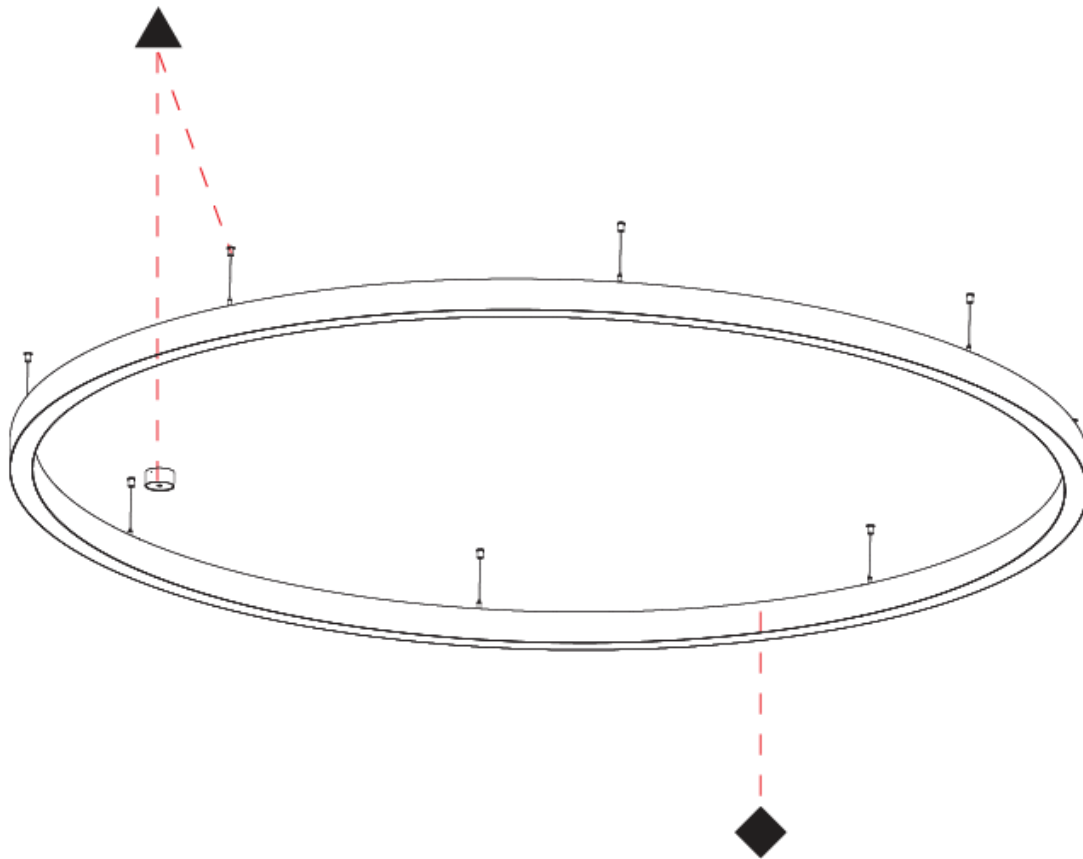

GLORIOUS 65 SUSPENSION

A30553-

PROJECT _____

TYPE _____

SPECIFIER _____

QUANTITY _____

DATE _____

A