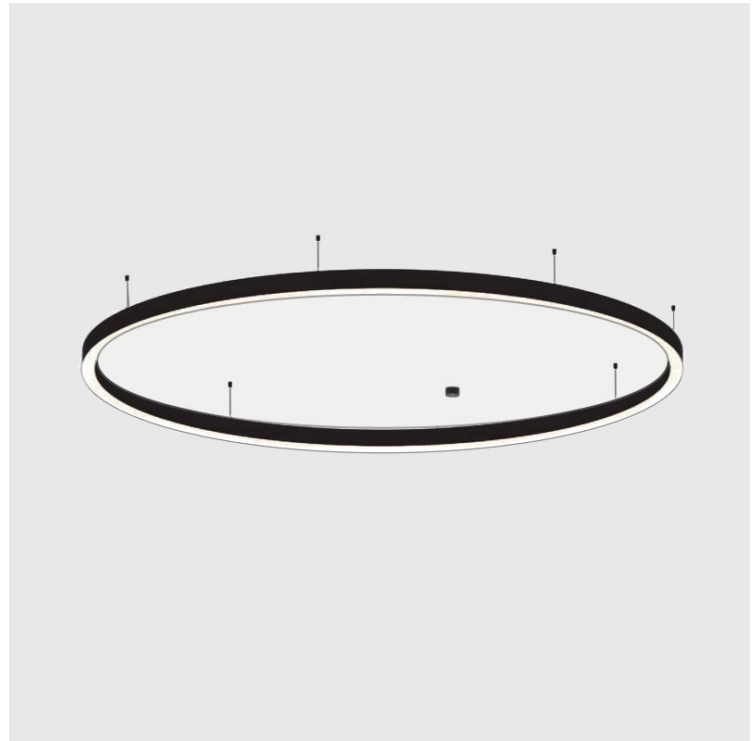

GENERAL

Series: Glorious
Subseries: Glorious 65
Partner: Prolicht
Division: Architectural
Installation: Suspension
Product Type: Pendant
Mounting Location: Ceiling
Light Distribution: Direct

PHYSICAL

Shape: Round
Diameter (mm): 3000
Diameter (in): 118 7/8
Depth (mm): 90
Depth (in): 3 9/16
Max. Overall Height (mm): 2090
Max. Overall Height (in): 82 5/16
Weight (kg): 27.55
Weight (lbs): 60.75
Diffuser: PMMA - Opal / Microprism / Clear Microprism
Fixture Finish: SSR / BKV / CWI / CRY / HAB / UFT / ITA / RUA / FTG / MYG / LOD / PUS / FRO / FUP / KIA / POP / BLS / SPG / MEY / GOH / CHC / COM / ABZ / JAG / OBR / MOS / ROR
Fixture Material: PMMA / Aluminum
Cable Details: 2000mm/78 3/4" or 6000mm/236 1/4" Cable Transparent

ELECTRICAL

Lamp Type: LED (Zhaga Standard)
Input Wattage (W): 208.4
Total Output Wattage (W): 192
Dimming: Tri-Mode (Non-Dimming and Phase Dimming (120Vac only) and 0-10V Dimming)
Driver Included: Yes
Driver Location: Integrated
Driver Type: Constant Current - Universal
Driver Class: Class 2
Input Voltage (V): 120 - 277
Constant Current (MA): 350

LED

Color Temperature (°K): 2700 / 3000 / 3500 / 4000
Max. Delivered Lumen (lm): Max 28590
Nominal Lumen (lm): Max 34529
CRI: >90 CRI
Efficiency (%): 88
Lamp Life (hrs): 50000

RATINGS AND CERTIFICATIONS

Certified By: Certified for North American Standards
IP rating: IP20

PROJECT
TYPE
SPECIFIER
QUANTITY
DATE