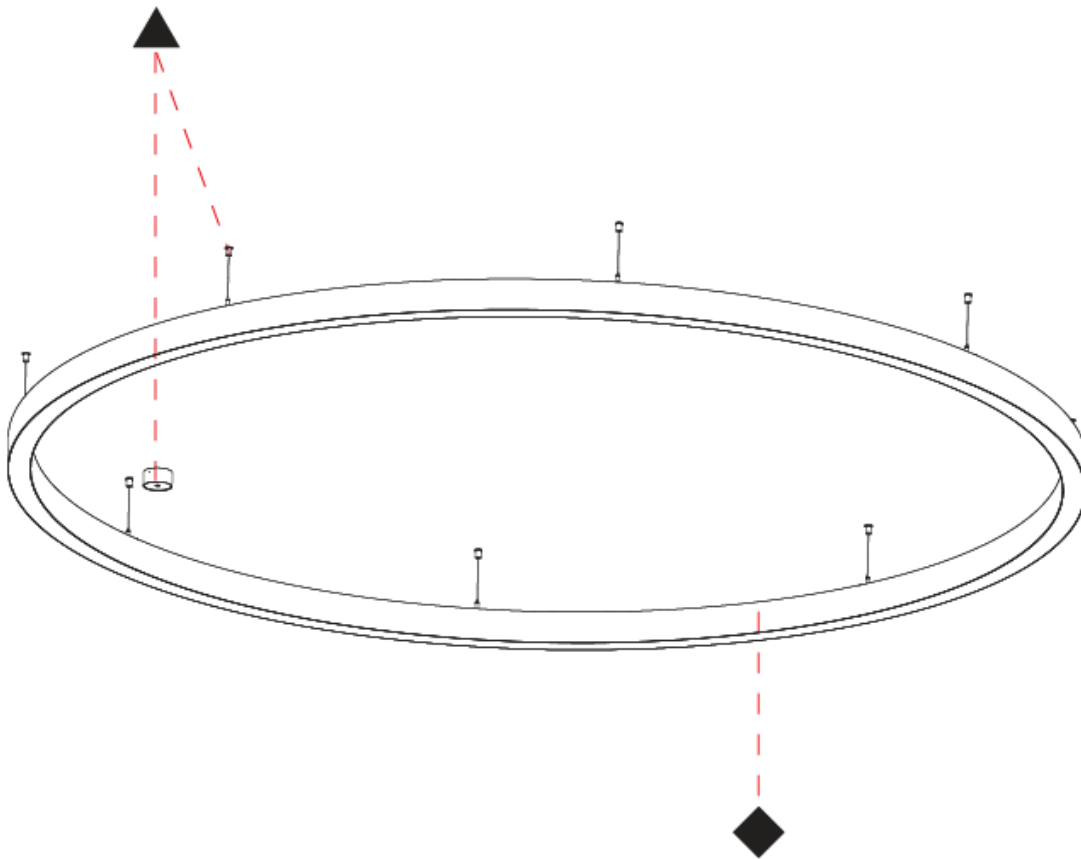

GLORIOUS 65 SUSPENSION

A30553-

PROJECT _____

TYPE _____

SPECIFIER _____

QUANTITY _____

DATE _____

A