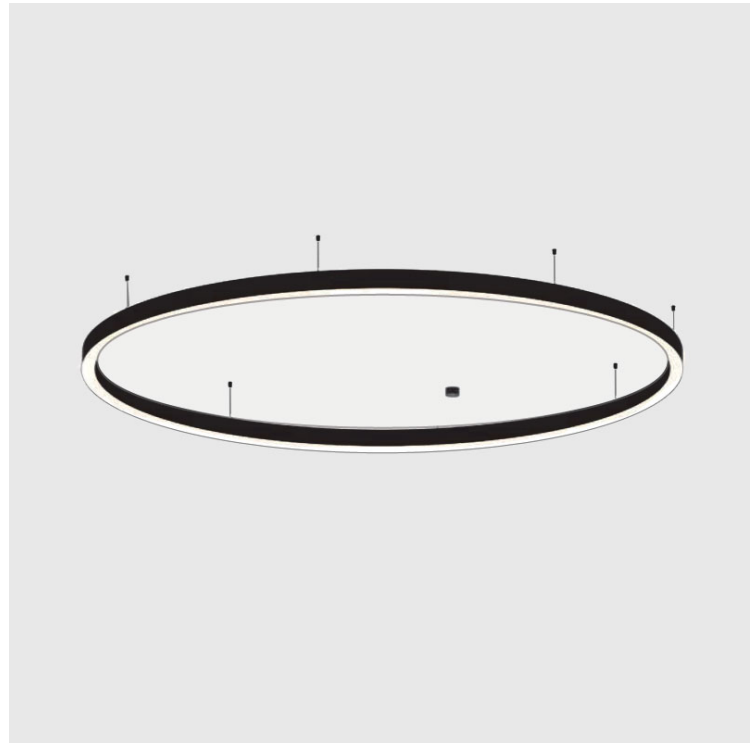

GENERAL

Series: Glorious
Subseries: Glorious 65
Partner: Prolicht
Division: Architectural
Installation: Suspension
Product Type: Pendant
Mounting Location: Ceiling
Light Distribution: Direct

PHYSICAL

Shape: Round
Diameter (mm): 5200
Diameter (in): 204 3/4
Height (mm): 90
Height (in): 3 5/16
Max. Overall Height (mm): 2090
Max. Overall Height (in): 82 5/16
Weight (kg): 47.232
Weight (lbs): 104.15
Diffuser: PMMA - Opal / Microprism / Clear Microprism
Fixture Finish: SSR / BKV / CWI / CRY / HAB / UFT / ITA / RUA / FTG / MYG / LOD / PUS / FRO / FUP / KIA / POP / BLS / SPG / MEY / GOH / CHC / COM / ABZ / JAG / OBR / MOS / ROR
Fixture Material: PMMA / Aluminum
Cable Details: 2000mm/78 3/4" or 6000mm/236 1/4" Cable Transparent

ELECTRICAL

Lamp Type: LED (Zhaga Standard)
Input Wattage (W): 364.7
Total Output Wattage (W): 336
Dimming: Tri-Mode (Non-Dimming and Phase Dimming (120Vac only) and 0-10V Dimming)
Driver Included: Yes
Driver Location: Integrated
Driver Type: Constant Current - Universal
Driver Class: Class 2
Input Voltage (V): 120 - 277
Constant Current (MA): 350

LED

Color Temperature (°K): 2700 / 3000 / 3500 / 4000
Max. Delivered Lumen (lm): Max 50032
Nominal Lumen (lm): Max 60425
CRI: >90 CRI
Efficiency (%): 88
Lamp Life (hrs): 50000

RATINGS AND CERTIFICATIONS

Certified By: Certified for North American Standards
IP rating: IP20