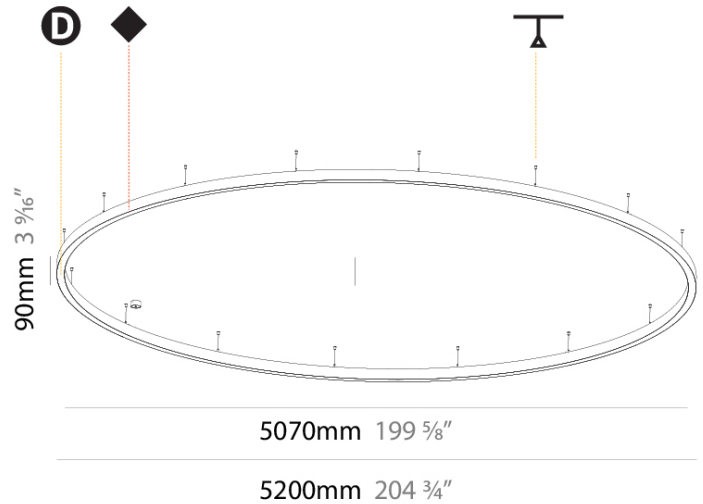

#### PHYSICAL

Shape: Round
Diameter (mm): 5200
Diameter (in): 204 3/4
Height (mm): 90
Height (in): 3 5/16
Max. Overall Height (mm): 2090
Max. Overall Height (in): 82 5/16
Weight (kg): 47.232
Weight (lbs): 104.15
Diffuser: PMMA - Opal / Microprism / Clear Microprism
Fixture Finish: SSR / BKV / CWI / CRY / HAB / UFT / ITA / RUA / FTG / MYG / LOD / PUS / FRO / FUP / KIA / POP / BLS / SPG / MEY / GOH / CHC / COM / ABZ / JAG / OBR / MOS / ROR
Fixture Material: PMMA / Aluminum
Cable Details: 2000mm/78 3/4" or 6000mm/236 1/4" Cable Transparent