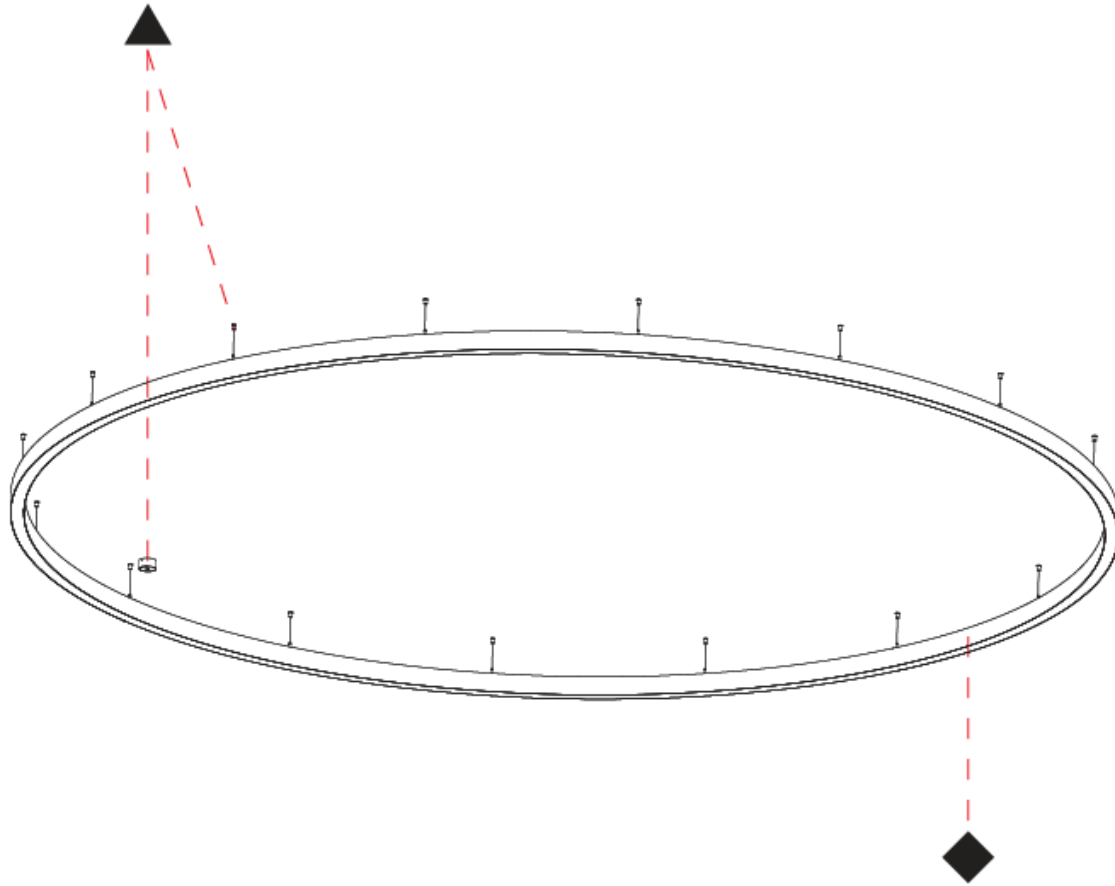

GLORIOUS 65 SUSPENSION

A30555-

PROJECT _____

TYPE _____

SPECIFIER _____

QUANTITY _____

DATE _____

A