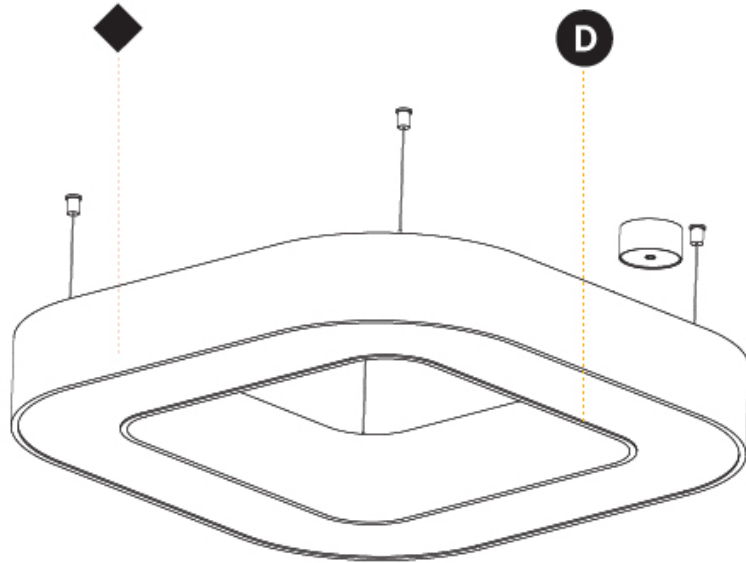

A30566-

PROJECT _____

TYPE _____

SPECIFIER _____

QUANTITY _____

DATE _____

A