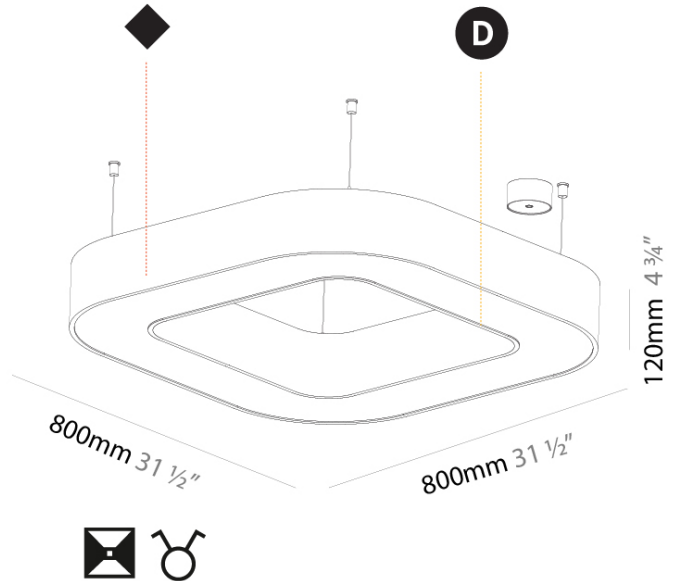

GENERAL

Series: Quantum
Partner: Prolicht
Division: Architectural
Installation: Suspension
Product Type: Pendant
Mounting Location: Ceiling
Light Distribution: Direct / Indirect

PHYSICAL

Shape: Square
Length (mm): 800
Length (in): 31 1/2
Width (mm): 800
Width (in): 31 1/2
Height (mm): 120
Height (in): 4 3/4
Max. Overall Height (mm): 2120
Max. Overall Height (in): 83 7/16
Weight (kg): 9.71
Weight (lbs): 21.44
Diffuser: PMMA - Opal or Micro-Prism
Fixture Finish: SSR / BKV / CWI / CRY / HAB / UFT / ITA / RUA / FTG / MYG / LOD / PUS / FRO / FUP / KIA / POP / BLS / SPG / MEY / GOH / CHC / COM / ABZ / JAG / OBR / MOS / ROR
Fixture Material: PMMA / Aluminum

ELECTRICAL

Lamp Type: LED (Zhaga Standard)
Input Wattage (W): 40 / 20
Total Output Wattage (W): 48 / 38.4 (3500K)
Dimming: Non-Dimming / Phase Dimming (120Vac only) / 0-10V Dimming
Driver Included: Yes
Driver Location: Integrated
Driver Type: Constant Current - 120 / 277Vac
Driver Class: Class 2
Input Voltage (V): 120 - 277
Constant Current (MA): 350 / 800/400 (3500K)

LED

Color Temperature (°K): 3000 / 3500 / 4000
Max. Delivered Lumen (lm): 3690 / 3822 / 3900 Direct / 2560 / 2646 / 2700 Indirect
CRI: >80 CRI
Efficiency (%): 69.8
Lamp Life (hrs): 50000

RATINGS AND CERTIFICATIONS

Certified By: Certified for North American Standards
IP rating: IP20

PROJECT
TYPE
SPECIFIER
QUANTITY
DATE