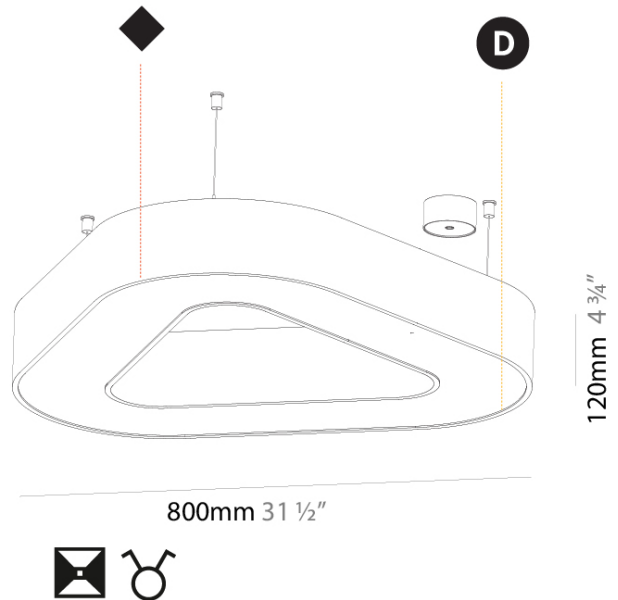

GENERAL

Series: Victory
Partner: Prolicht
Division: Architectural
Installation: Suspension
Product Type: Pendant
Mounting Location: Ceiling
Light Distribution: Direct / Indirect

PHYSICAL

Shape: Abstract
Length (mm): 800
Length (in): 31 1/2
Width (mm): 800
Width (in): 31 1/2
Height (mm): 120
Height (in): 4 3/4
Max. Overall Height (mm): 2120
Max. Overall Height (in): 83 7/16
Weight (kg): 8.173
Weight (lbs): 18.018
Diffuser: PMMA - Opal or Micro-Prism
Fixture Finish: SSR / BKV / CWI / CRY / HAB / UFT / ITA / RUA / FTG / MYG / LOD / PUS / FRO / FUP / KIA / POP / BLS / SPG / MEY / GOH / CHC / COM / ABZ / JAG / OBR / MOS / ROR
Fixture Material: PMMA / Aluminum

ELECTRICAL

Lamp Type: LED (Zhaga Standard)
Input Wattage (W): 45
Total Output Wattage (W): 36 / 28.8 (3500K)
Dimming: Non-Dimming / Phase Dimming (120Vac only) / 0-10V Dimming
Driver Included: Yes
Driver Location: Integrated
Driver Type: Constant Current - 120 / 277Vac
Driver Class: Class 2
Input Voltage (V): 120 - 277
Constant Current (MA): 350 / 900 (3500K)

LED

Color Temperature (°K): 3000 / 3500 / 4000
Max. Delivered Lumen (lm): 5210 / 5390 / 5500
CRI: >80 CRI
Efficiency (%): 69.8
Lamp Life (hrs): 50000

RATINGS AND CERTIFICATIONS

Certified By: Certified for North American Standards
IP rating: IP20