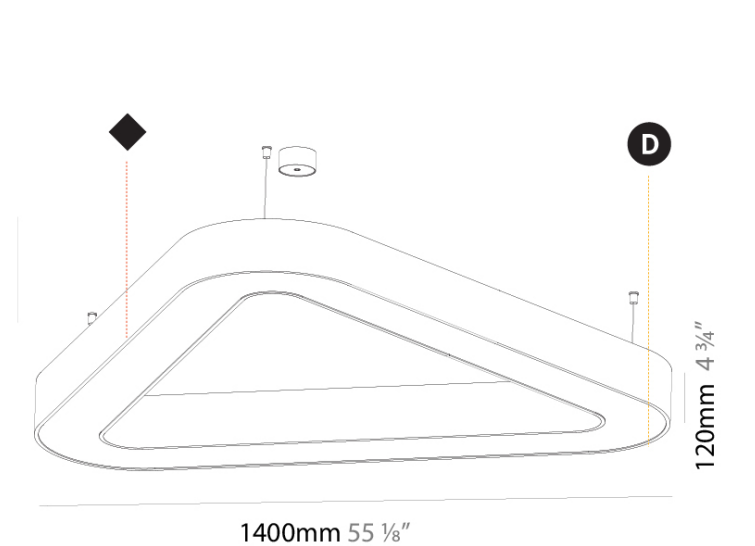

GENERAL

Series: Victory
Partner: Prolicht
Division: Architectural
Installation: Suspension
Product Type: Pendant
Mounting Location: Ceiling
Light Distribution: Direct / Indirect

PHYSICAL

Shape: Abstract
Length (mm): 1400
Length (in): 55 1/8
Width (mm): 1400
Width (in): 55 1/8
Height (mm): 120
Height (in): 4 3/4
Max. Overall Height (mm): 2120
Max. Overall Height (in): 83 7/16
Weight (kg): 14.359
Weight (lbs): 31.66
Diffuser: PMMA - Opal or Micro-Prism
Fixture Finish: SSR / BKV / CWI / CRY / HAB / UFT / ITA / RUA / FTG / MYG / LOD / PUS / FRO / FUP / KIA / POP / BLS / SPG / MEY / GOH / CHC / COM / ABZ / JAG / OBR / MOS / ROR
Fixture Material: PMMA / Aluminum

ELECTRICAL

Lamp Type: LED (Zhaga Standard)
Input Wattage (W): 105
Total Output Wattage (W): 84 / 57.6 (3500K)
Dimming: Non-Dimming / Phase Dimming (120Vac only) / 0-10V Dimming
Driver Included: Yes
Driver Location: Integrated
Driver Type: Constant Current - 120 / 277Vac
Driver Class: Class 2
Input Voltage (V): 120 - 277
Constant Current (MA): 350 / 1200/600 (3500K)

LED

Color Temperature (°K): 3000 / 3500 / 4000
Max. Delivered Lumen (lm): 5540 / 5733 / 5850 Direct / 3830 / 3969 / 4050 Indirect
CRI: >80 CRI
Efficiency (%): 69.8
Lamp Life (hrs): 50000

RATINGS AND CERTIFICATIONS

Certified By: Certified for North American Standards
IP rating: IP20