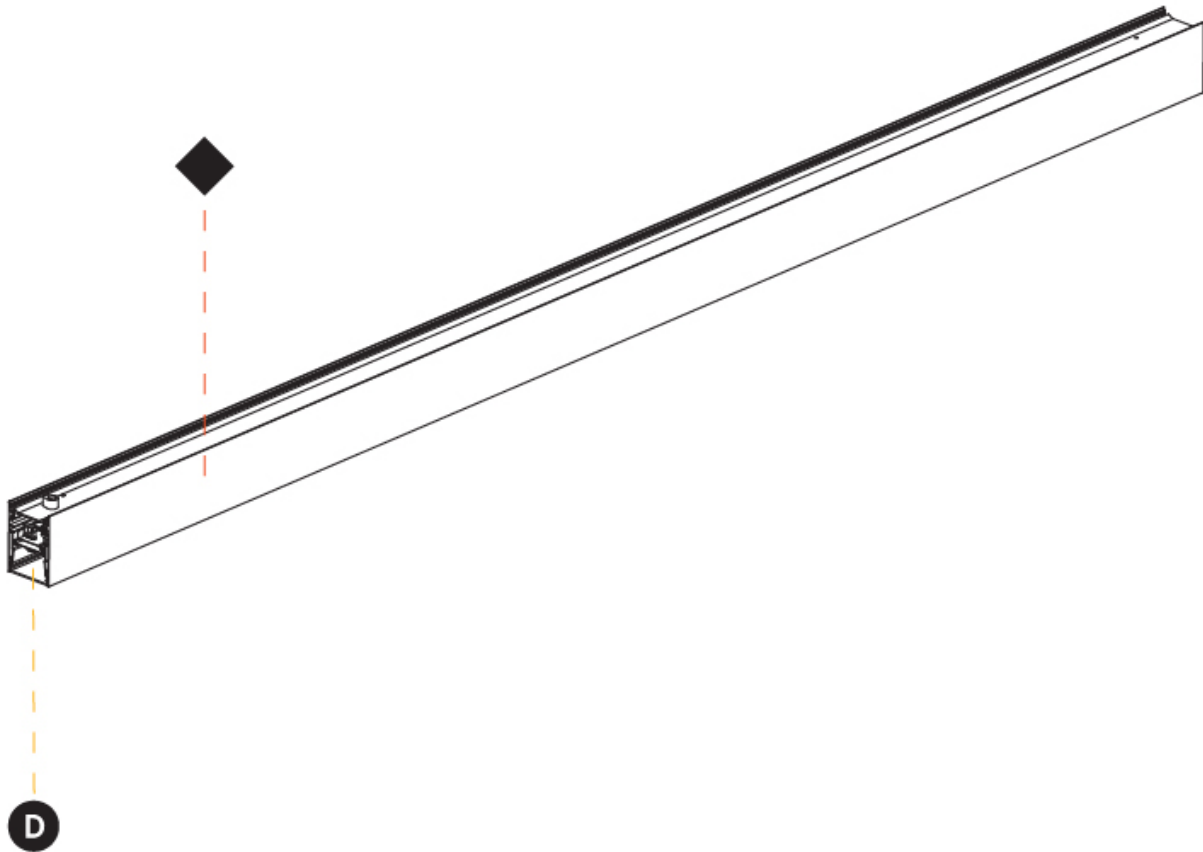

SUPER-G SLIM 65 SUSPENSION

A30599-

PROJECT _____

TYPE _____

SPECIFIER _____

QUANTITY _____

DATE _____