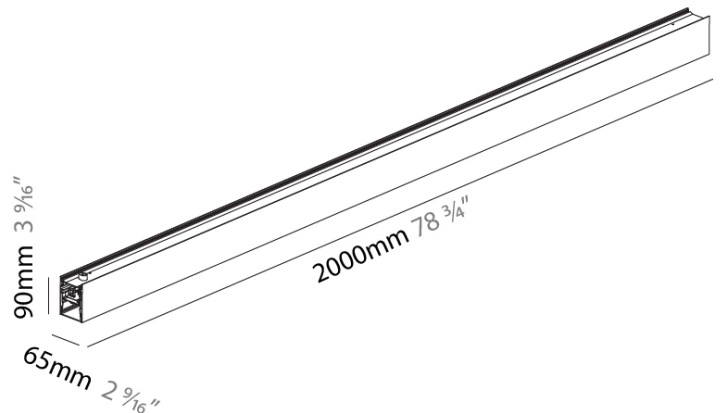

GENERAL

Series: Super-G
Subseries: Super-G Slim 65
Partner: Prolicht
Division: Architectural
Installation: Suspension
Product Type: Linear Profiles
Mounting Location: Ceiling
Light Distribution: Direct

PHYSICAL

Shape: Rectangle
Length (mm): 2000
Length (in): 78 3/4
Width (mm): 65
Width (in): 2 9/16
Height (mm): 90
Height (in): 3 9/16
Weight (kg): 5.739
Weight (lbs): 12.65
Diffuser: PMMA - Opal or Micro-Prism
Fixture Finish: SSR / BKV / CWI / CRY / HAB / UFT / ITA / RUA / FTG / MYG / LOD / PUS / FRO / FUP / KIA / POP / BLS / SPG / MEY / GOH / CHC / COM / ABZ / JAG / OBR / MOS / ROR
Fixture Material: Extruded Aluminum

ELECTRICAL

Lamp Type: LED (Zhaga Standard)
Input Wattage (W): 46.2
Total Output Wattage (W): 42
Dimming: Tri-Mode (Non-Dimming and Phase Dimming (120Vac only) and 0-10V Dimming)
Driver Included: Yes
Driver Location: Integrated
Driver Type: Constant Current - Universal
Driver Class: Class 2
Input Voltage (V): 120 - 277
Constant Current (MA): 350

LED

Color Temperature (°K): 3000 / 3500 / 4000
Max. Delivered Lumen (lm): 5150 / 5253 / 5360
Nominal Lumen (lm): 6720 / 6990 / 7000
CRI: >90 CRI
Efficiency (%): 0.884
Lamp Life (hrs): 50000

RATINGS AND CERTIFICATIONS

Certified By: Certified for North American Standards
IP rating: IP20