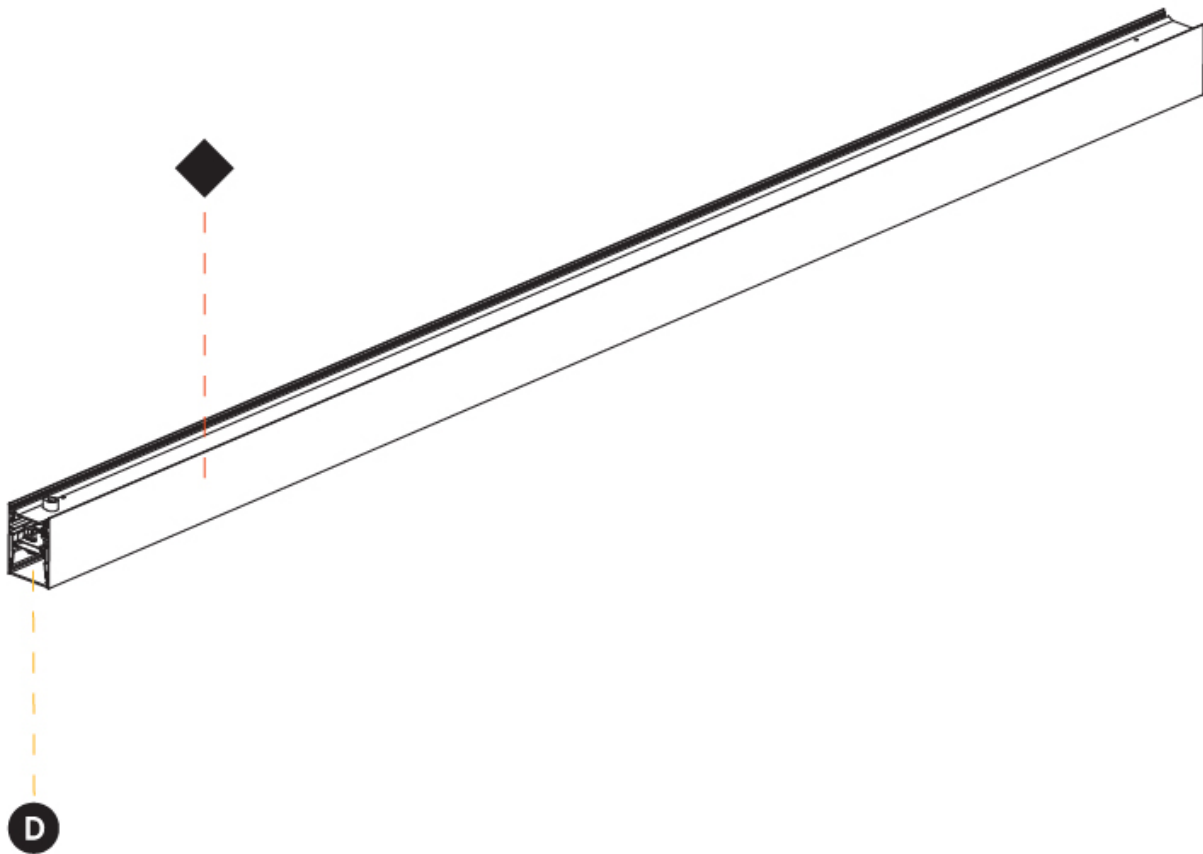

SUPER-G SLIM 65 SUSPENSION

A30599-

PROJECT _____

TYPE _____

SPECIFIER _____

QUANTITY _____

DATE _____