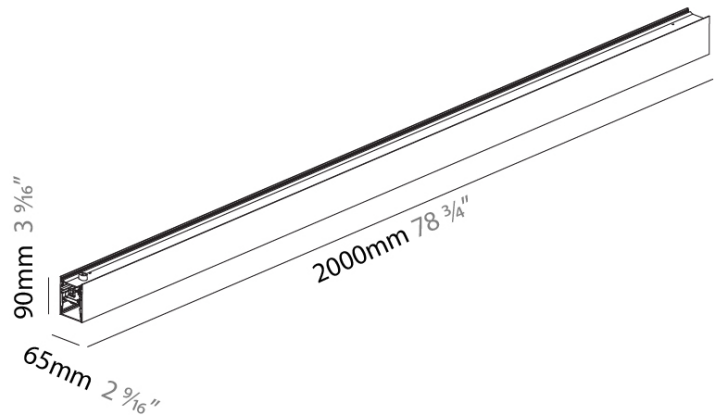

GENERAL

Series: Super-G
Subseries: Super-G Slim 65
Partner: Prolicht
Division: Architectural
Installation: Suspension
Product Type: Linear Profiles
Mounting Location: Ceiling
Light Distribution: Direct

PHYSICAL

Shape: Rectangle
Length (mm): 2000
Length (in): 78 3/4
Width (mm): 65
Width (in): 2 9/16
Height (mm): 90
Height (in): 3 9/16
Weight (kg): 5.739
Weight (lbs): 12.65
Diffuser: PMMA - Opal or Micro-Prism
Fixture Finish: SSR / BKV / CWI / CRY / HAB / UFT / ITA / RUA / FTG / MYG / LOD / PUS / FRO / FUP / KIA / POP / BLS / SPG / MEY / GOH / CHC / COM / ABZ / JAG / OBR / MOS / ROR
Fixture Material: Extruded Aluminum

ELECTRICAL

Lamp Type: LED (Zhaga Standard)
Input Wattage (W): 46.2
Total Output Wattage (W): 42
Dimming: Tri-Mode (Non-Dimming and Phase Dimming (120Vac only) and 0-10V Dimming)
Driver Included: Yes
Driver Location: Integrated
Driver Type: Constant Current - Universal
Driver Class: Class 2
Input Voltage (V): 120 - 277
Constant Current (MA): 350

LED

Color Temperature (°K): 3000 / 3500 / 4000
Max. Delivered Lumen (lm): 5150 / 5253 / 5360
Nominal Lumen (lm): 6720 / 6990 / 7000
CRI: >90 CRI
Efficiency (%): 0.884
Lamp Life (hrs): 50000

RATINGS AND CERTIFICATIONS

Certified By: Certified for North American Standards
IP rating: IP20