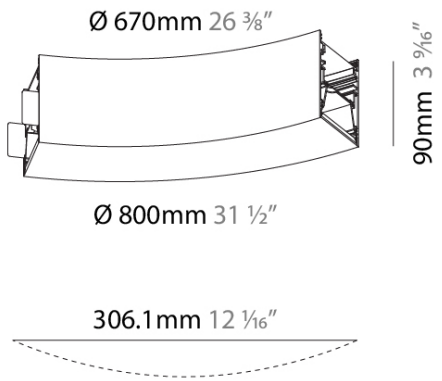

GENERAL
Series: Super-G
Subseries: Super-G Slim 65
Partner: Prolicht
Division: Architectural
Installation: Suspension
Product Type: Linear Profiles
Mounting Location: Ceiling
Light Distribution: Direct

PHYSICAL
Shape: Curves
Length (mm): 306
Length (in): 12 1/16
Width (mm): 65
Width (in): 2 9/16
Height (mm): 90
Height (in): 3 9/16
Weight (kg): 0.971
Weight (lbs): 2.14
Diffuser: PMMA - Opal or Micro-Prism
Fixture Finish: SSR / BKV / CWI / CRY / HAB / UFT / ITA / RUA / FTG / MYG / LOD / PUS / FRO / FUP / KIA / POP / BLS / SPG / MEY / GOH / CHC / COM / ABZ / JAG / OBR / MOS / ROR
Fixture Material: Extruded Aluminum

ELECTRICAL
Lamp Type: LED (Zhaga Standard)
Input Wattage (W): 6.6
Total Output Wattage (W): 6
Dimming: Tri-Mode (Non-Dimming and Phase Dimming (120Vac only) and 0-10V Dimming)
Driver Included: Yes
Driver Location: Integrated
Driver Type: Constant Current - Universal
Driver Class: Class 2
Input Voltage (V): 120 - 277
Constant Current (MA): 350

LED
Color Temperature (°K): 3000 / 3500 / 4000
Max. Delivered Lumen (lm): 740 / 755 / 770
Nominal Lumen (lm): 960 / 980 / 1000
CRI: >90 CRI
Efficiency (%): 88.4%
Lamp Life (hrs): 50000

RATINGS AND CERTIFICATIONS
Certified By: Certified for North American Standards
IP rating: IP20