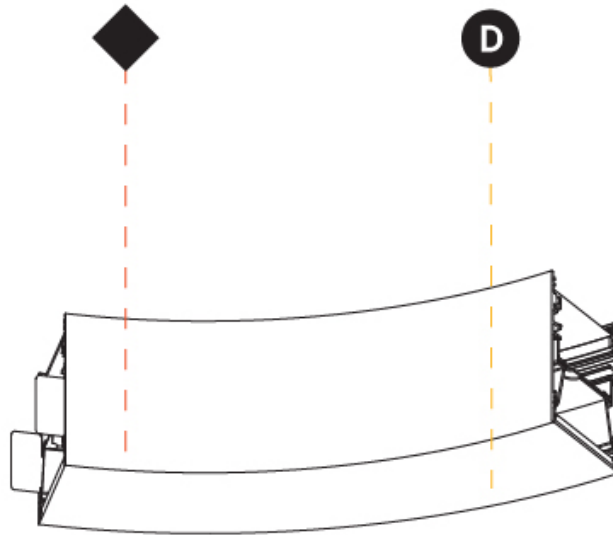

SUPER-G SLIM 65 SUSPENSION

A30601-

PROJECT

TYPE

SPECIFIER

QUANTITY

DATE

A