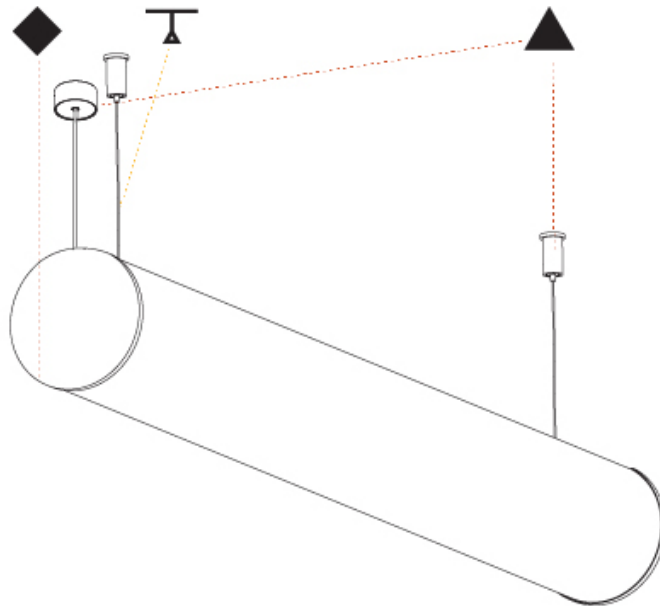

BUNGA SUSPENSION

A30695-

PROJECT	_____
TYPE	_____
SPECIFIER	_____
QUANTITY	_____
DATE	_____

A