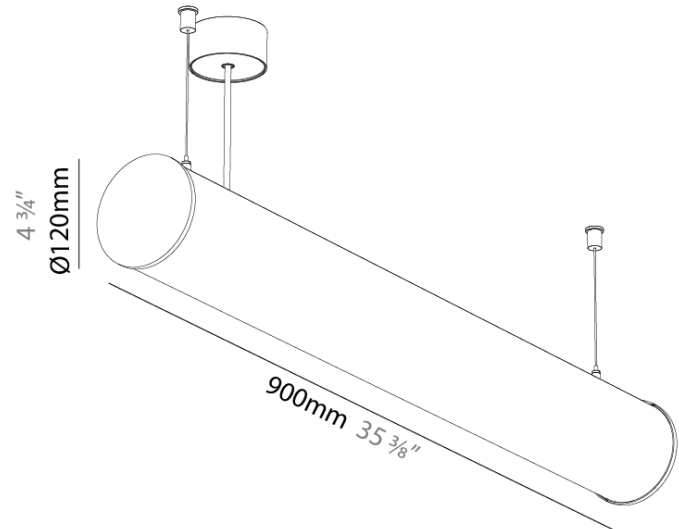

GENERAL

Series: Bunga
Partner: Prolicht
Division: Architectural
Installation: Suspension
Product Type: Linear Profiles
Mounting Location: Ceiling

PHYSICAL

Shape: Cylinder
Length (mm): 900
Length (in): 35 7/16
Width (mm): 115
Width (in): 4 1/2
Height (mm): 115
Height (in): 4 1/2
Max. Overall Height (mm): 2115
Max. Overall Height (in): 83 1/4
Weight (kg): 3.308
Weight (lbs): 7.28
Diffuser: PMMA - Opal
Fixture Finish: [SSR / BKV / CWI / CRY / HAB / UFT / ITA / RUA / FTG / MYG / LOD / PUS / FRO / FUP / KIA / POP / BLS / SPG / MEY / GOH / CHC / COM / ABZ / JAG / OBR / MOS / ROR](#)
Fixture Material: PMMA / Aluminum
Cable Details: [2000mm or 6000mm Transparent Cable](#)
Upon Request: Cable colour - [White / Black / Orange / Red](#)

ELECTRICAL

Lamp Type: LED (Zhaga Standard)
Input Wattage (W): 15
Total Output Wattage (W): 12 / 11.1 (3500K)
Dimming: [Non-Dimming / Phase Dimming (120Vac only) / 0-10V Dimming](#)
Driver Included: Yes
Driver Location: Integrated
Driver Type: Constant Current - 120 / 277Vac
Driver Class: Class 2
Input Voltage (V): 120 - 277
Constant Current (MA): 350 / 375 (3500K)

LED

Color Temperature (°K): [3000 / 3500 / 4000](#)
Max. Delivered Lumen (lm): 1660 / 1715 / 1750
CRI: >80 CRI
Lamp Life (hrs): 50000

RATINGS AND CERTIFICATIONS

Certified By: Certified for North American Standards
IP rating: IP20

PROJECT
TYPE
SPECIFIER
QUANTITY
DATE