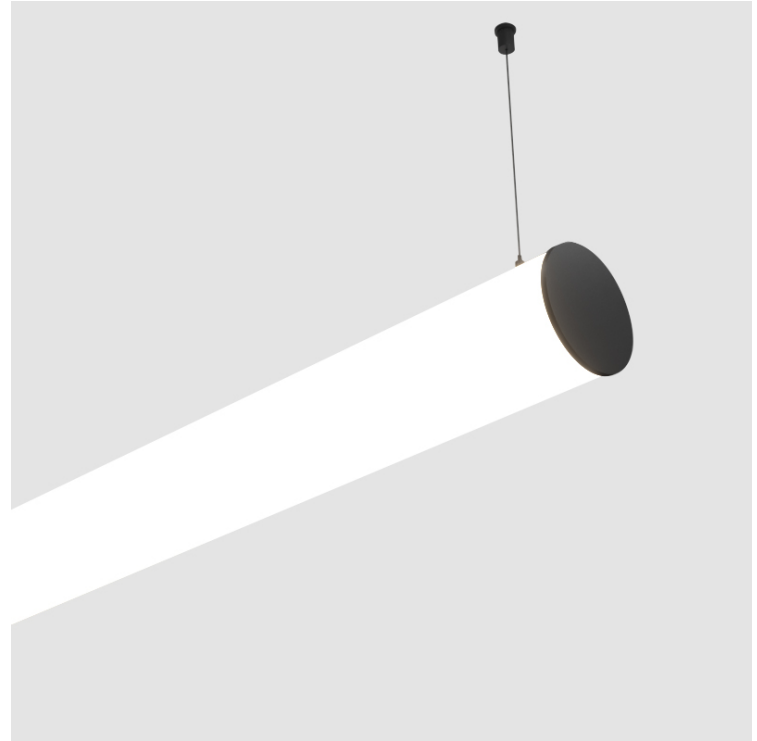

GENERAL

Series: Bunga
Partner: Prolicht
Division: Architectural
Installation: Suspension
Product Type: Linear Profiles
Mounting Location: Ceiling

PHYSICAL

Shape: Cylinder
Length (mm): 900
Length (in): 35 7/16
Width (mm): 115
Width (in): 4 1/2
Height (mm): 115
Height (in): 4 1/2
Max. Overall Height (mm): 2115
Max. Overall Height (in): 83 1/4
Weight (kg): 3.308
Weight (lbs): 7.28
Diffuser: PMMA - Opal
Fixture Finish: [SSR / BKV / CWI / CRY / HAB / UFT / ITA / RUA / FTG / MYG / LOD / PUS / FRO / FUP / KIA / POP / BLS / SPG / MEY / GOH / CHC / COM / ABZ / JAG / OBR / MOS / ROR](#)
Fixture Material: PMMA / Aluminum
Cable Details: [2000mm or 6000mm Transparent Cable](#)
Upon Request: Cable colour - [White / Black / Orange / Red](#)

ELECTRICAL

Lamp Type: LED (Zhaga Standard)
Input Wattage (W): 15
Total Output Wattage (W): 12 / 11.1 (3500K)
Dimming: [Non-Dimming / Phase Dimming (120Vac only) / 0-10V Dimming](#)
Driver Included: Yes
Driver Location: Integrated
Driver Type: Constant Current - 120 / 277Vac
Driver Class: Class 2
Input Voltage (V): 120 - 277
Constant Current (MA): 350 / 375 (3500K)

LED

Color Temperature (°K): [3000 / 3500 / 4000](#)
Max. Delivered Lumen (lm): 1660 / 1715 / 1750
CRI: >80 CRI
Lamp Life (hrs): 50000

RATINGS AND CERTIFICATIONS

Certified By: Certified for North American Standards
IP rating: IP20

PROJECT
TYPE
SPECIFIER
QUANTITY
DATE