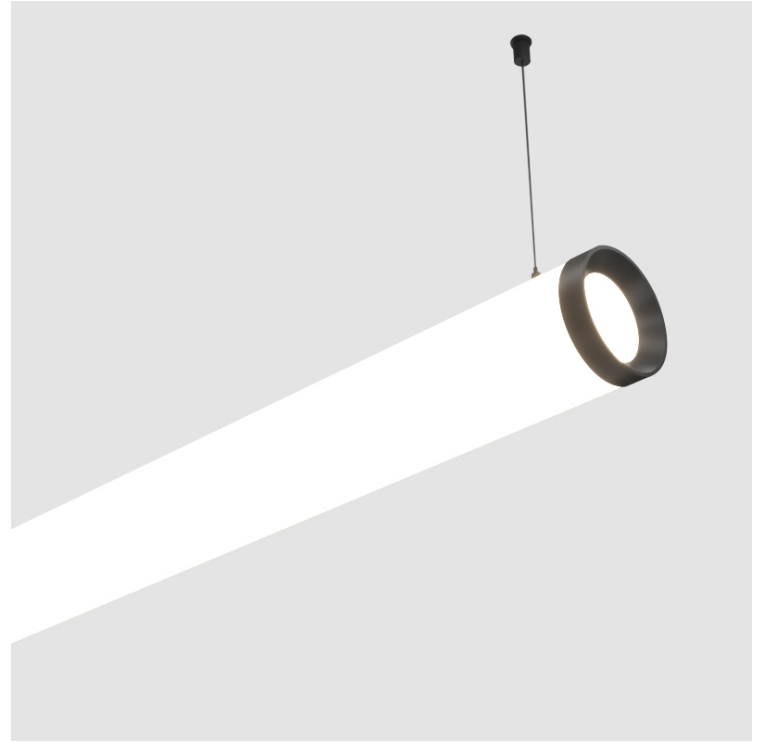

GENERAL

Series: Bunga Plus
Partner: Prolicht
Division: Architectural
Installation: Suspension
Product Type: Linear Profiles
Mounting Location: Ceiling

PHYSICAL

Shape: Cylinder
Length (mm): 1778
Length (in): 70
Width (mm): 115
Width (in): 4 1/2
Height (mm): 115
Height (in): 4 1/2
Max. Overall Height (mm): 2115
Max. Overall Height (in): 83 1/4
Weight (kg): 5.763
Weight (lbs): 12.705
Diffuser: PMMA - Opal
Fixture Finish: SSR / BKV / CWI / CRY / HAB / UFT / ITA / RUA / FTG / MYG / LOD / PUS / FRO / FUP / KIA / POP / BLS / SPG / MEY / GOH / CHC / COM / ABZ / JAG / OBR / MOS / ROR
Fixture Material: PMMA / Aluminum
Cable Details: 2000mm or 4000mm Transparent Cable
Upon Request: Cable colour - White / Black / Orange / Red

ELECTRICAL

Lamp Type: LED (Zhaga Standard)
Input Wattage (W): 30
Total Output Wattage (W): 24 / 19.2 (3500K)
Dimming: Non-Dimming / Phase Dimming (120Vac only) / 0-10V Dimming
Driver Included: Yes
Driver Location: Integrated
Driver Type: Constant Current - 120 / 277Vac
Driver Class: Class 2
Input Voltage (V): 120 - 277
Constant Current (MA): 350 / 400 (3500K)

LED

Color Temperature (°K): 3000 / 3500 / 4000
Max. Delivered Lumen (lm): 3320 / 3440 / 3510
CRI: >80 CRI
Lamp Life (hrs): 50000

RATINGS AND CERTIFICATIONS

Certified By: Certified for North American Standards
IP rating: IP20