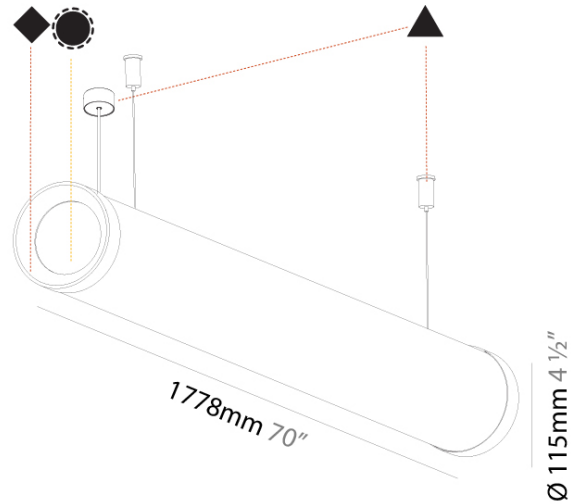

GENERAL

Series: Bunga Plus
Partner: Prolicht
Division: Architectural
Installation: Suspension
Product Type: Linear Profiles
Mounting Location: Ceiling

PHYSICAL

Shape: Cylinder
Length (mm): 1778
Length (in): 70
Width (mm): 115
Width (in): 4 1/2
Height (mm): 115
Height (in): 4 1/2
Max. Overall Height (mm): 2115
Max. Overall Height (in): 83 1/4
Weight (kg): 5.763
Weight (lbs): 12.705
Diffuser: PMMA - Opal
Fixture Finish: SSR / BKV / CWI / CRY / HAB / UFT / ITA / RUA / FTG / MYG / LOD / PUS / FRO / FUP / KIA / POP / BLS / SPG / MEY / GOH / CHC / COM / ABZ / JAG / OBR / MOS / ROR
Fixture Material: PMMA / Aluminum
Cable Details: 2000mm or 4000mm Transparent Cable
Upon Request: Cable colour - White / Black / Orange / Red

ELECTRICAL

Lamp Type: LED (Zhaga Standard)
Input Wattage (W): 30
Total Output Wattage (W): 24 / 19.2 (3500K)
Dimming: Non-Dimming / Phase Dimming (120Vac only) / 0-10V Dimming
Driver Included: Yes
Driver Location: Integrated
Driver Type: Constant Current - 120 / 277Vac
Driver Class: Class 2
Input Voltage (V): 120 - 277
Constant Current (MA): 350 / 400 (3500K)

LED

Color Temperature (°K): 3000 / 3500 / 4000
Max. Delivered Lumen (lm): 3320 / 3440 / 3510
CRI: >80 CRI
Lamp Life (hrs): 50000

RATINGS AND CERTIFICATIONS

Certified By: Certified for North American Standards
IP rating: IP20