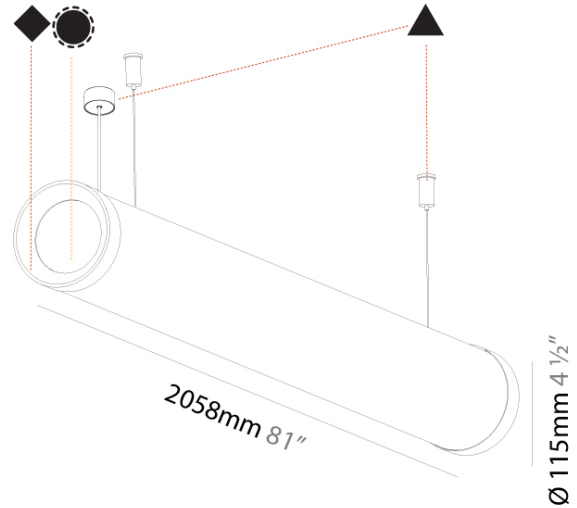

GENERAL

Series: Bunga Plus
Partner: Prolicht
Division: Architectural
Installation: Suspension
Product Type: Linear Profiles
Mounting Location: Ceiling

PHYSICAL

Shape: Cylinder
Length (mm): 2058
Length (in): 81
Width (mm): 115
Width (in): 4 1/2
Height (mm): 115
Height (in): 4 1/2
Max. Overall Height (mm): 2115
Max. Overall Height (in): 83 1/4
Weight (kg): 6.492
Weight (lbs): 14.312
Diffuser: PMMA - Opal
Fixture Finish: SSR / BKV / CWI / CRY / HAB / UFT / ITA / RUA / FTG / MYG / LOD / PUS / FRO / FUP / KIA / POP / BLS / SPG / MEY / GOH / CHC / COM / ABZ / JAG / OBR / MOS / ROR
Fixture Material: PMMA / Aluminum
Cable Details: 2000mm or 4000mm Transparent Cable
Upon Request: Cable colour - White / Black / Orange / Red

ELECTRICAL

Lamp Type: LED (Zhaga Standard)
Input Wattage (W): 35
Total Output Wattage (W): 28 / 22.8 (3500K)
Dimming: Non-Dimming / Phase Dimming (120Vac only) / 0-10V Dimming
Driver Included: Yes
Driver Location: Integrated
Driver Type: Constant Current - 120 / 277Vac
Driver Class: Class 2
Input Voltage (V): 120 - 277
Constant Current (MA): 350 / 500 (3500K)

LED

Color Temperature (°K): 3000 / 3500 / 4000
Max. Delivered Lumen (lm): 3870 / 4008 / 4090
CRI: >80 CRI
Lamp Life (hrs): 50000

RATINGS AND CERTIFICATIONS

Certified By: Certified for North American Standards
IP rating: IP20