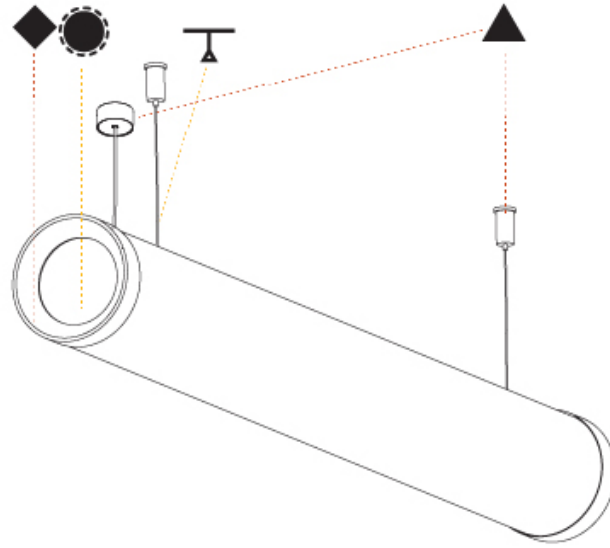

BUNGA PLUS SUSPENSION

A30704-

PROJECT

TYPE

SPECIFIER

QUANTITY

DATE

A