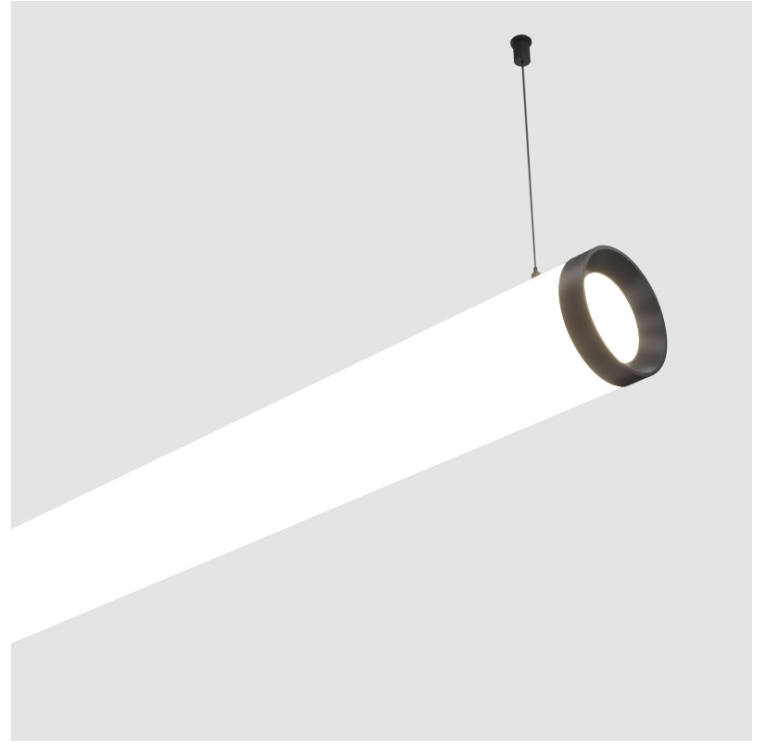

GENERAL

Series: Bunga Plus
Partner: Prolicht
Division: Architectural
Installation: Suspension
Product Type: Linear Profiles
Mounting Location: Ceiling

PHYSICAL

Shape: Cylinder
Length (mm): 2058
Length (in): 81
Width (mm): 115
Width (in): 4 1/2
Height (mm): 115
Height (in): 4 1/2
Max. Overall Height (mm): 2115
Max. Overall Height (in): 83 1/4
Weight (kg): 6.492
Weight (lbs): 14.312
Diffuser: PMMA - Opal
Fixture Finish: SSR / BKV / CWI / CRY / HAB / UFT / ITA / RUA / FTG / MYG / LOD / PUS / FRO / FUP / KIA / POP / BLS / SPG / MEY / GOH / CHC / COM / ABZ / JAG / OBR / MOS / ROR
Fixture Material: PMMA / Aluminum
Cable Details: 2000mm or 4000mm Transparent Cable
Upon Request: Cable colour - White / Black / Orange / Red

ELECTRICAL

Lamp Type: LED (Zhaga Standard)
Input Wattage (W): 35
Total Output Wattage (W): 28 / 22.8 (3500K)
Dimming: Non-Dimming / Phase Dimming (120Vac only) / 0-10V Dimming
Driver Included: Yes
Driver Location: Integrated
Driver Type: Constant Current - 120 / 277Vac
Driver Class: Class 2
Input Voltage (V): 120 - 277
Constant Current (MA): 350 / 500 (3500K)

LED

Color Temperature (°K): 3000 / 3500 / 4000
Max. Delivered Lumen (lm): 3870 / 4008 / 4090
CRI: >80 CRI
Lamp Life (hrs): 50000

RATINGS AND CERTIFICATIONS

Certified By: Certified for North American Standards
IP rating: IP20