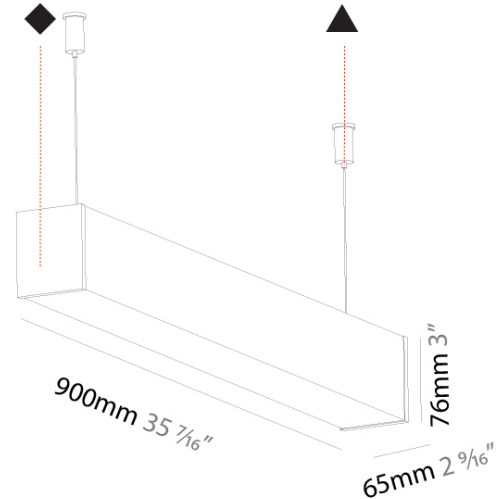

#### PHYSICAL

Shape: Rectangle
Length (mm): 900
Length (in): 35 7/16
Width (mm): 65
Width (in): 2 9/16
Height (mm): 76
Height (in): 3
Max. Overall Height (mm): 2076
Max. Overall Height (in): 81 3/4
Weight (kg): 2.954
Weight (lbs): 6.512
Diffuser: PMMA - Opal
Fixture Finish: SSR / BKV / CWI / CRY / HAB / UFT / ITA / RUA / FTG / MYG / LOD / PUS / FRO / FUP / KIA / POP / BLS / SPG / MEY / GOH / CHC / COM / ABZ / JAG / OBR / MOS / ROR
Fixture Material: PMMA / Aluminum
Cable Details: 2000mm or 4000mm Transparent Cable
Upon Request: Cable colour - White / Black / Orange / Red