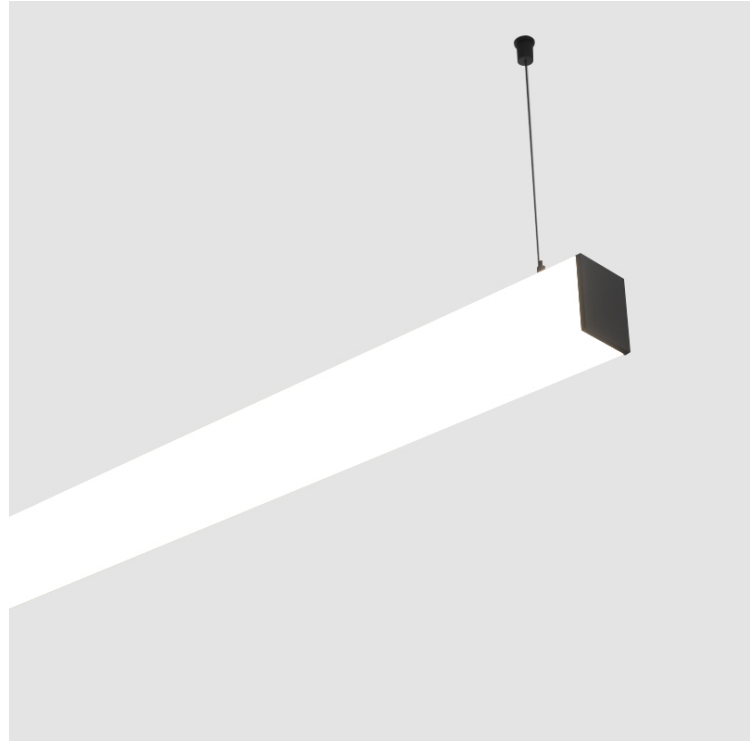

GENERAL

Series: Fino
Partner: Prolicht
Division: Architectural
Installation: Suspension
Product Type: Linear Profiles
Mounting Location: Ceiling

PHYSICAL

Shape: Rectangle
Length (mm): 900
Length (in): 35 7/16
Width (mm): 65
Width (in): 2 9/16
Height (mm): 76
Height (in): 3
Max. Overall Height (mm): 2076
Max. Overall Height (in): 81 3/4
Weight (kg): 2.954
Weight (lbs): 6.512
Diffuser: PMMA - Opal
Fixture Finish: SSR / BKV / CWI / CRY / HAB / UFT / ITA / RUA / FTG / MYG / LOD / PUS / FRO / FUP / KIA / POP / BLS / SPG / MEY / GOH / CHC / COM / ABZ / JAG / OBR / MOS / ROR
Fixture Material: PMMA / Aluminum
Cable Details: 2000mm or 4000mm Transparent Cable
Upon Request: Cable colour - White / Black / Orange / Red

ELECTRICAL

Lamp Type: LED (Zhaga Standard)
Input Wattage (W): 15
Total Output Wattage (W): 12 / 11.2 (3500K)
Dimming: Non-Dimming / Phase Dimming (120Vac only) / 0-10V Dimming
Driver Included: Yes
Driver Location: Integrated
Driver Type: Constant Current - 120 / 277Vac
Driver Class: Class 2
Input Voltage (V): 120 - 277
Constant Current (MA): 350 / 375 (3500K)

LED

Color Temperature (°K): 3000 / 3500 / 4000
Max. Delivered Lumen (lm): 1710 / 1774 / 1810
CRI: >80 CRI
Lamp Life (hrs): 50000

RATINGS AND CERTIFICATIONS

Certified By: Certified for North American Standards
IP rating: IP20