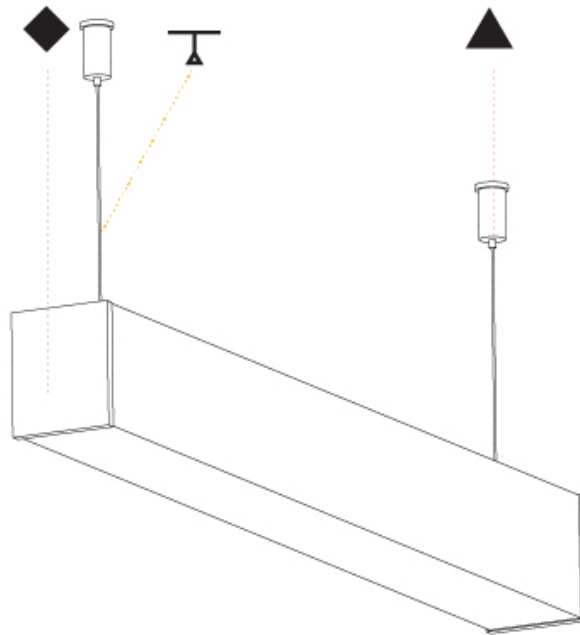

#### PHYSICAL

Shape: Rectangle
Length (mm): 900
Length (in): 35 7/16
Width (mm): 65
Width (in): 2 9/16
Height (mm): 76
Height (in): 3
Max. Overall Height (mm): 2076
Max. Overall Height (in): 81 3/4
Weight (kg): 2.954
Weight (lbs): 6.512
Diffuser: PMMA - Opal
Fixture Finish: SSR / BKV / CWI / CRY / HAB / UFT / ITA / RUA / FTG / MYG / LOD / PUS / FRO / FUP / KIA / POP / BLS / SPG / MEY / GOH / CHC / COM / ABZ / JAG / OBR / MOS / ROR
Fixture Material: PMMA / Aluminum
Cable Details: 2000mm or 4000mm Transparent Cable
Upon Request: Cable colour - White / Black / Orange / Red