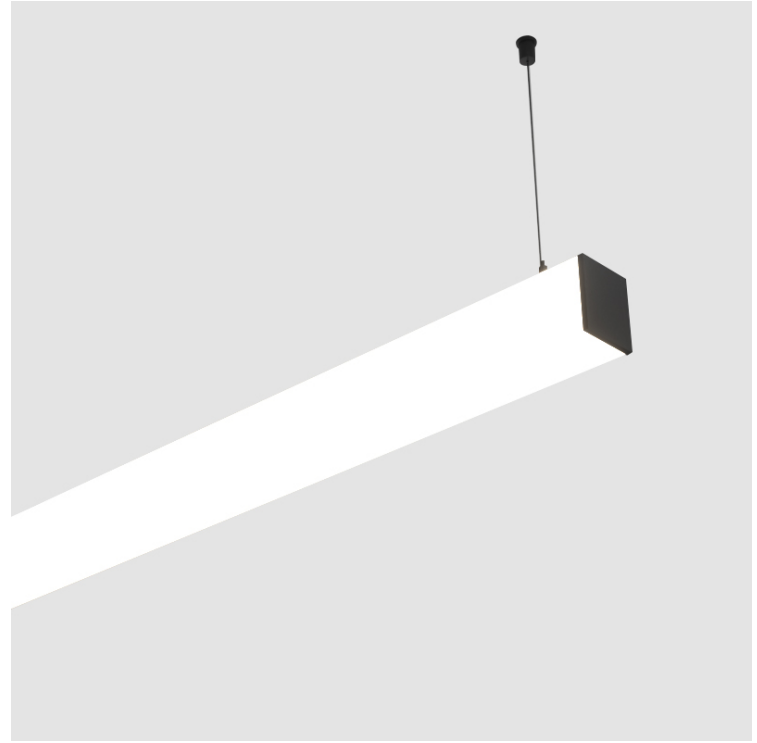

#### GENERAL

Series: Fino  
 Partner: Prolicht  
 Division: Architectural  
 Installation: Suspension  
 Product Type: Linear Profiles  
 Mounting Location: Ceiling