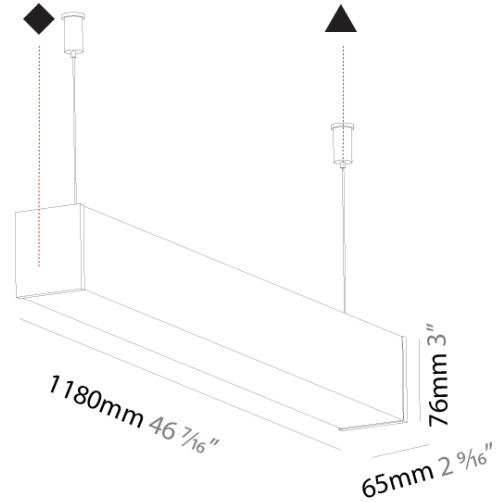

#### PHYSICAL

Shape: Rectangle  
 Length (mm): 1180  
 Length (in): 46 7/16  
 Width (mm): 65  
 Width (in): 2 9/16  
 Height (mm): 76  
 Height (in): 3  
 Max. Overall Height (mm): 2076  
 Max. Overall Height (in): 81 3/4  
 Weight (kg): 3.634  
 Weight (lbs): 8.011  
 Diffuser: PMMA - Opal  
 Fixture Finish: SSR / BKV / CWI / CRY / HAB / UFT / ITA / RUA / FTG / MYG / LOD / PUS / FRO / FUP / KIA / POP / BLS / SPG / MEY / GOH / CHC / COM / ABZ / JAG / OBR / MOS / ROR  
 Fixture Material: PMMA / Aluminum  
 Cable Details: 2000mm or 4000mm Transparent Cable  
 Upon Request: Cable colour - White / Black / Orange / Red