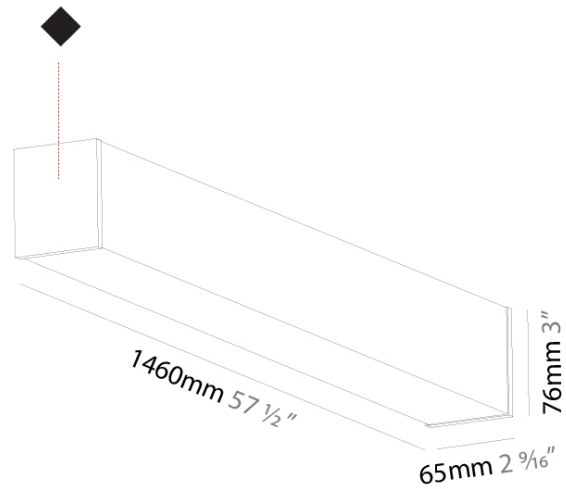

#### PHYSICAL

Shape: Rectangle
Length (mm): 1460
Length (in): 57 1/2
Width (mm): 65
Width (in): 2 9/16
Height (mm): 76
Height (in): 3
Max. Overall Height (mm): 2076
Max. Overall Height (in): 81 3/4
Weight (kg): 4.314
Weight (lbs): 9.510
Diffuser: PMMA - Opal
Fixture Finish: SSR / BKV / CWI / CRY / HAB / UFT / ITA / RUA / FTG / MYG / LOD / PUS / FRO / FUP / KIA / POP / BLS / SPG / MEY / GOH / CHC / COM / ABZ / JAG / OBR / MOS / ROR
Fixture Material: PMMA / Aluminum
Cable Details: 2000mm or 4000mm Transparent Cable
Upon Request: Cable colour - White / Black / Orange / Red