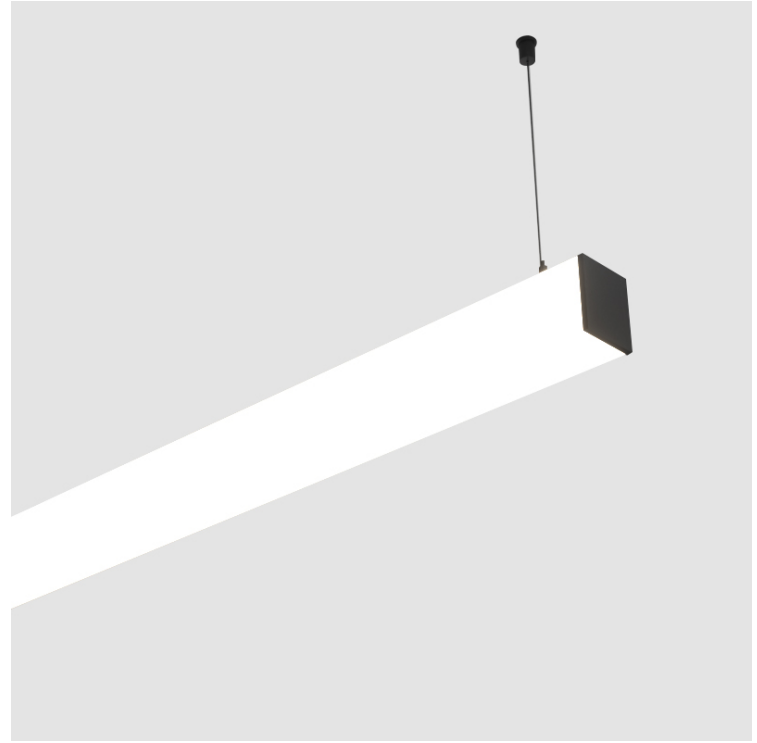

#### GENERAL

Series: Fino
Partner: Prolicht
Division: Architectural
Installation: Suspension
Product Type: Linear Profiles
Mounting Location: Ceiling