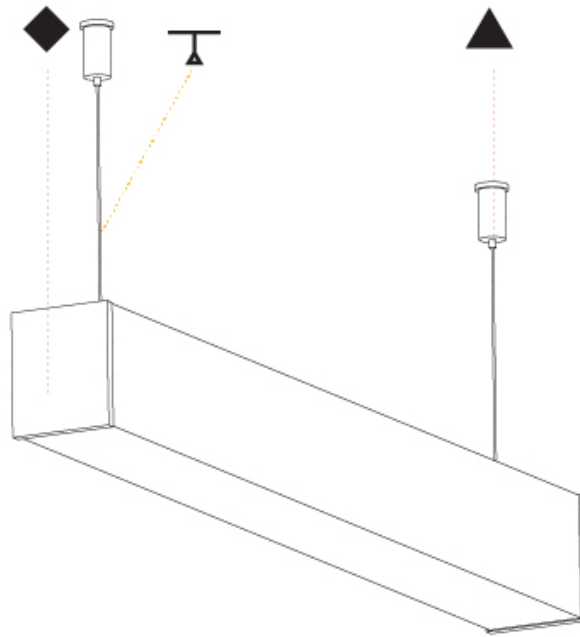

FINO SUSPENSION

A30707-

PROJECT	_____
TYPE	_____
SPECIFIER	_____
QUANTITY	_____
DATE	_____

A