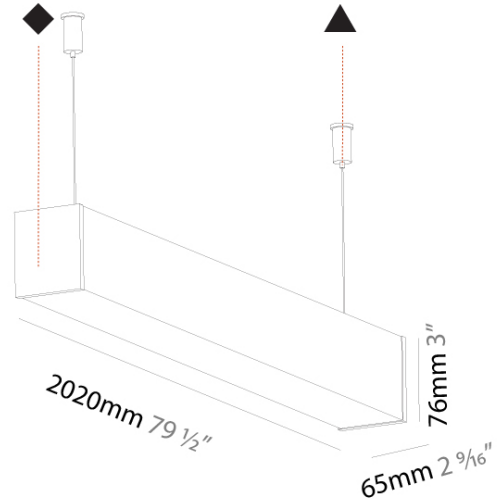

GENERAL

Series: Fino
Brand: Prolicht
Division: Architectural
Mounting Type: Suspension
Mounting Location: Ceiling
Subcategory: Profile

PHYSICAL

Shape: Rectangle
Length (mm): 2020
Length (in): 79 1/2
Width (mm): 65
Width (in): 2 5/16
Height (mm): 76
Height (in): 3
Max. Overall Height (mm): 2076
Max. Overall Height (in): 81 3/4
Light Distribution: Omnidirectional
Weight (kg): 5.669
Weight (lbs): 12.498
Diffuser: PMMA - Opal
Fixture Finish: SSR / BKV / CWI / CRY / HAB / UFT / ITA / RUA / FTG / MYG / LOD / PUS / FRO / FUP / KIA / POP / BLS / SPG / MEY / GOH / GUM / CHC / COM / ABZ / JAG / OBR / MOS / ROR
Fixture Material: Aluminum
Cable Details: 2000mm or 6000mm Transparent Cable
Upon Request: Cable colour - White / Black / Orange / Red

ELECTRICAL

Lamp Type: LED (Zhaga Standard)
Input Wattage (W): 35
Total Output Wattage (W): 28 / 22.8 (3500K)
Dimming: Non-Dimming / Phase Dimming (120Vac only) / 0-10V Dimming
Driver Included: Yes
Driver Location: Integrated
Driver Type: Constant Current - 120 / 277Vac
Driver Class: Class 2
Input Voltage (V): 120 - 277
Constant Current (MA): 350 / 700 (3500K)

LED

Color Temperature (°K): 3000 / 3500 / 4000
Max. Delivered Lumen (lm): 4000 / 4136 / 4220
CRI: >80 CRI
Lamp Life (hrs): 50000

RATINGS AND CERTIFICATIONS

Certified By: Certified for North American Standards
IP rating: IP20