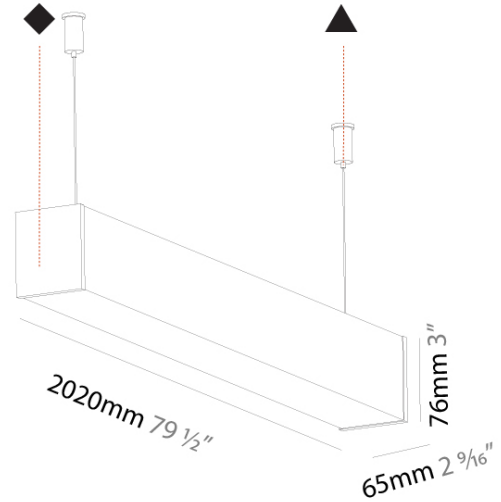

GENERAL

Series: Fino
Partner: Prolicht
Division: Architectural
Installation: Suspension
Product Type: Linear Profiles
Mounting Location: Ceiling

PHYSICAL

Shape: Rectangle
Length (mm): 2020
Length (in): 79 1/2
Width (mm): 65
Width (in): 2 9/16
Height (mm): 76
Height (in): 3
Max. Overall Height (mm): 2076
Max. Overall Height (in): 81 3/4
Weight (kg): 5.669
Weight (lbs): 12.498
Diffuser: PMMA - Opal
Fixture Finish: SSR / BKV / CWI / CRY / HAB / UFT / ITA / RUA / FTG / MYG / LOD / PUS / FRO / FUP / KIA / POP / BLS / SPG / MEY / GOH / CHC / COM / ABZ / JAG / OBR / MOS / ROR
Fixture Material: PMMA / Aluminum
Cable Details: 2000mm or 6000mm Transparent Cable
Upon Request: Cable colour - White / Black / Orange / Red

ELECTRICAL

Lamp Type: LED (Zhaga Standard)
Input Wattage (W): 35
Total Output Wattage (W): 28 / 22.8 (3500K)
Dimming: Non-Dimming / Phase Dimming (120Vac only) / 0-10V Dimming
Driver Included: Yes
Driver Location: Integrated
Driver Type: Constant Current - 120 / 277Vac
Driver Class: Class 2
Input Voltage (V): 120 - 277
Constant Current (MA): 350 / 700 (3500K)

LED

Color Temperature (°K): 3000 / 3500 / 4000
Max. Delivered Lumen (lm): 4000 / 4136 / 4220
CRI: >80 CRI
Lamp Life (hrs): 50000

RATINGS AND CERTIFICATIONS

Certified By: Certified for North American Standards
IP rating: IP20