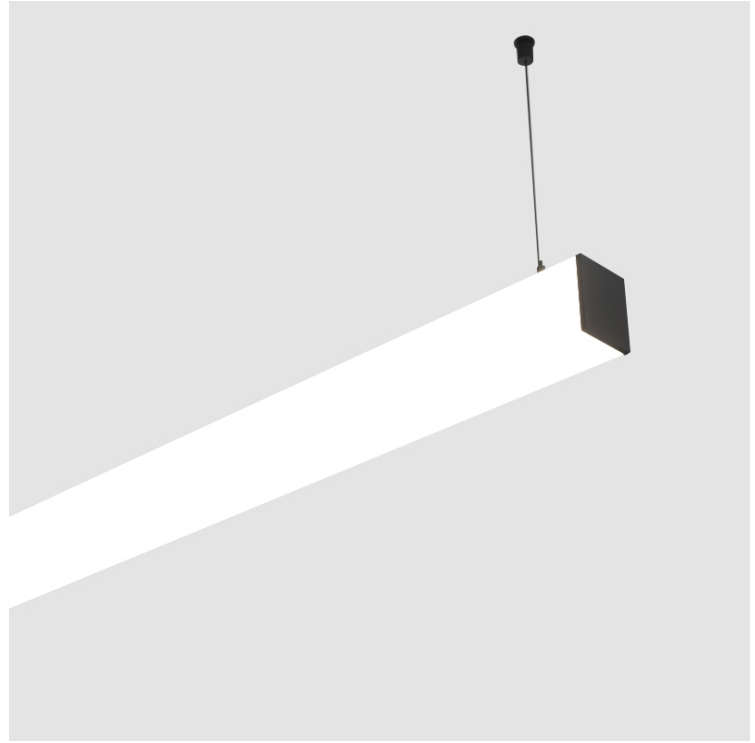

GENERAL

Series: Fino
Brand: Prolicht
Division: Architectural
Mounting Type: Suspension
Mounting Location: Ceiling
Subcategory: Profile

PHYSICAL

Shape: Rectangle
Length (mm): 2020
Length (in): 79 1/2
Width (mm): 65
Width (in): 2 5/16
Height (mm): 76
Height (in): 3
Max. Overall Height (mm): 2076
Max. Overall Height (in): 81 3/4
Light Distribution: Omnidirectional
Weight (kg): 5.669
Weight (lbs): 12.498
Diffuser: PMMA - Opal
Fixture Finish: SSR / BKV / CWI / CRY / HAB / UFT / ITA / RUA / FTG / MYG / LOD / PUS / FRO / FUP / KIA / POP / BLS / SPG / MEY / GOH / GUM / CHC / COM / ABZ / JAG / OBR / MOS / ROR
Fixture Material: Aluminum
Cable Details: 2000mm or 6000mm Transparent Cable
Upon Request: Cable colour - White / Black / Orange / Red

ELECTRICAL

Lamp Type: LED (Zhaga Standard)
Input Wattage (W): 35
Total Output Wattage (W): 28 / 22.8 (3500K)
Dimming: Non-Dimming / Phase Dimming (120Vac only) / 0-10V Dimming
Driver Included: Yes
Driver Location: Integrated
Driver Type: Constant Current - 120 / 277Vac
Driver Class: Class 2
Input Voltage (V): 120 - 277
Constant Current (MA): 350 / 700 (3500K)

LED

Color Temperature (°K): 3000 / 3500 / 4000
Max. Delivered Lumen (lm): 4000 / 4136 / 4220
CRI: >80 CRI
Lamp Life (hrs): 50000

RATINGS AND CERTIFICATIONS

Certified By: Certified for North American Standards
IP rating: IP20