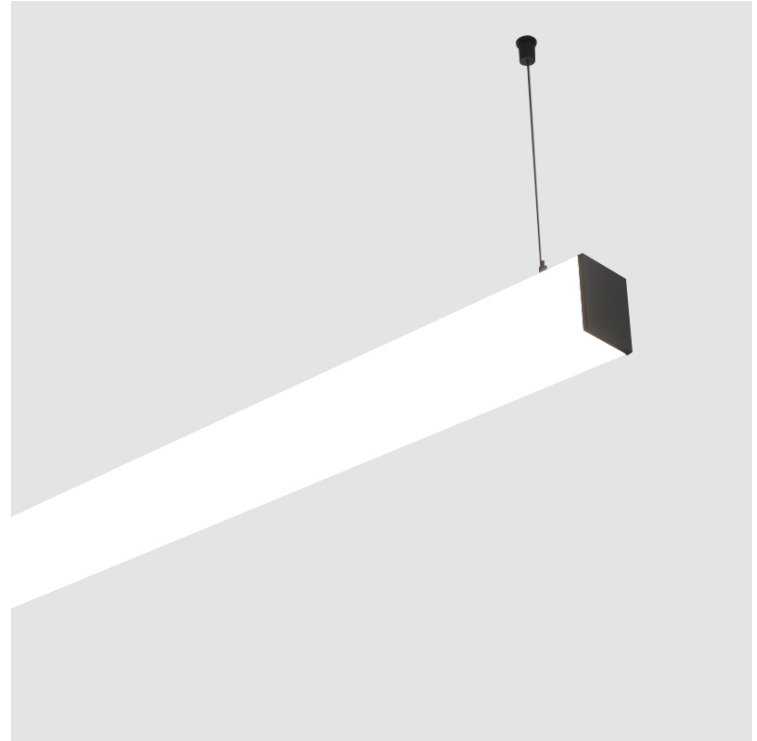

GENERAL

Series: Fino
Partner: Prolicht
Division: Architectural
Installation: Suspension
Product Type: Linear Profiles
Mounting Location: Ceiling

PHYSICAL

Shape: Rectangle
Length (mm): 2020
Length (in): 79 1/2
Width (mm): 65
Width (in): 2 9/16
Height (mm): 76
Height (in): 3
Max. Overall Height (mm): 2076
Max. Overall Height (in): 81 3/4
Weight (kg): 5.669
Weight (lbs): 12.498
Diffuser: PMMA - Opal
Fixture Finish: SSR / BKV / CWI / CRY / HAB / UFT / ITA / RUA / FTG / MYG / LOD / PUS / FRO / FUP / KIA / POP / BLS / SPG / MEY / GOH / CHC / COM / ABZ / JAG / OBR / MOS / ROR
Fixture Material: PMMA / Aluminum
Cable Details: 2000mm or 6000mm Transparent Cable
Upon Request: Cable colour - White / Black / Orange / Red

ELECTRICAL

Lamp Type: LED (Zhaga Standard)
Input Wattage (W): 35
Total Output Wattage (W): 28 / 22.8 (3500K)
Dimming: Non-Dimming / Phase Dimming (120Vac only) / 0-10V Dimming
Driver Included: Yes
Driver Location: Integrated
Driver Type: Constant Current - 120 / 277Vac
Driver Class: Class 2
Input Voltage (V): 120 - 277
Constant Current (MA): 350 / 700 (3500K)

LED

Color Temperature (°K): 3000 / 3500 / 4000
Max. Delivered Lumen (lm): 4000 / 4136 / 4220
CRI: >80 CRI
Lamp Life (hrs): 50000

RATINGS AND CERTIFICATIONS

Certified By: Certified for North American Standards
IP rating: IP20