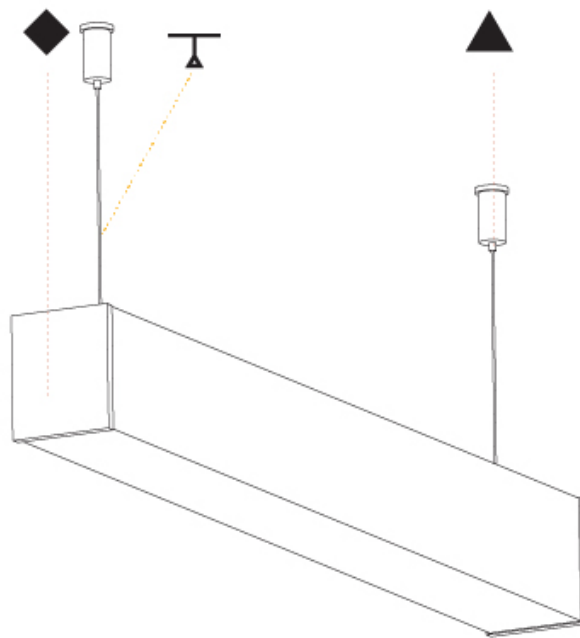

FINO SUSPENSION

A30709-

PROJECT

TYPE

SPECIFIER

QUANTITY

DATE

A