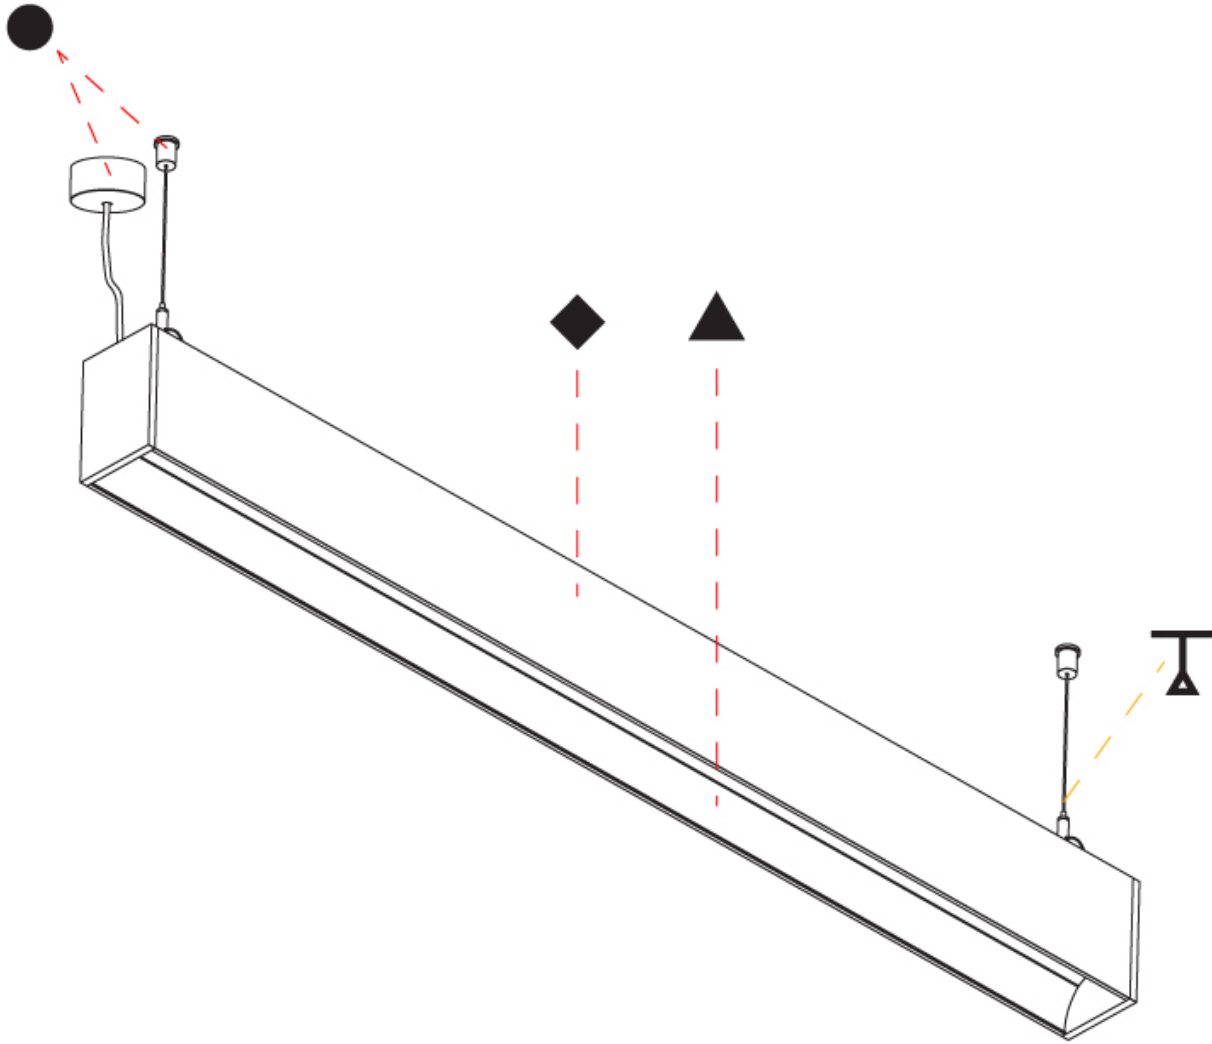

GROOVE SQUARE SUSPENSION

A30814-

PROJECT	_____
TYPE	_____
SPECIFIER	_____
QUANTITY	_____
DATE	_____

A