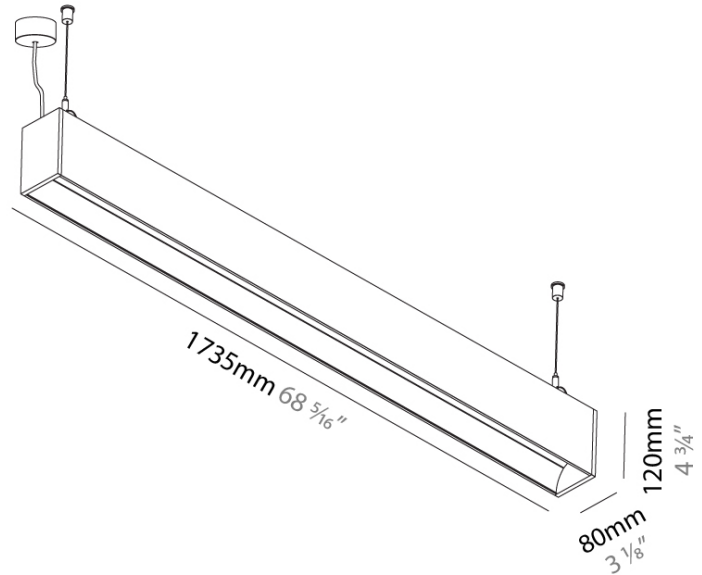

GENERAL

Series: Groove
Subseries: Groove Square
Brand: Prolicht
Division: Architectural
Mounting Type: Suspension
Mounting Location: Ceiling
Subcategory: Profile

PHYSICAL

Shape: Rectangle
Length (mm): 1735
Length (in): 68 5/16
Width (mm): 80
Width (in): 3 1/8
Height (mm): 120
Height (in): 4 3/4
Max. Overall Height (mm): 2120
Max. Overall Height (in): 83 7/16
Light Distribution: Direct
Weight (kg): 7.787
Weight (lbs): 17.167
Diffuser: PMMA - Opal
Fixture Finish: ANA / SSR / BKV / CWI / CRY / HAB / MSR / UFT / ITA / RUA / OGR / FTG / MYG / RWR / LOD / PUS / FRO / FUP / KIA / POP / BLS / SPG / MEY / GOH / GUM / CHC / COM / ABZ / JAG / OBR / MOS / ROR
Fixture Material: Aluminum
Cable Details: 2000mm or 4000mm Transparent Cable
Upon Request: Cable colour - White / Black / Orange / Red

ELECTRICAL

Lamp Type: LED (Zhaga Standard)
Input Wattage (W): 30.4
Total Output Wattage (W): 24 / 19.2 (3500K)
Dimming: 0-10V Dimming / Phase Dimming (120Vac Only)
Driver Included: Yes
Driver Location: Integrated
Driver Type: Constant Current - 120 / 277Vac
Driver Class: Class 2
Input Voltage (V): 120 - 277
Constant Current (MA): 350 / 600 (3500K)

LED

Color Temperature (°K): 3000 / 3500 / 4000
Max. Delivered Lumen (lm): 2050 / 2127 / 2170
CRI: >90 CRI
Lamp Life (hrs): 50000

RATINGS AND CERTIFICATIONS

Certified By: Certified for North American Standards
IP rating: IP20