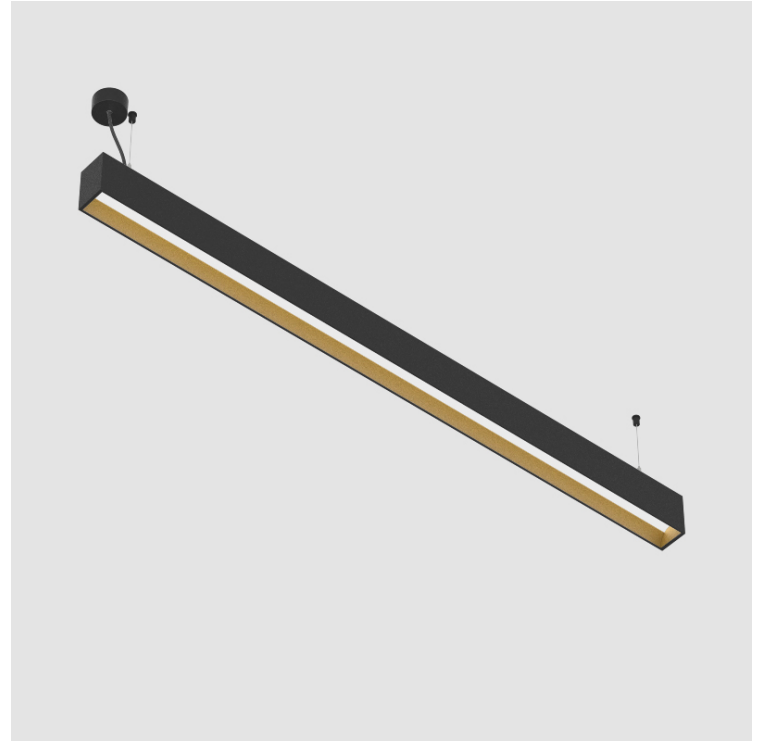

PROJECT	_____
TYPE	_____
SPECIFIER	_____
QUANTITY	_____
DATE	_____

GROOVE SQUARE SUSPENSION

A30814-

base number LED Dimming Color Temperature Finishes Finishes Finishes

- To build a product code in our configurator select the specify button on the base model # product page
- To build a manual product code on this datasheet choose from the options listed below in blue font and add the suffix to the base model #

GENERAL

Series: Groove
 Subseries: Groove Square
 Brand: Prolicht
 Division: Architectural
 Mounting Type: Suspension
 Mounting Location: Ceiling
 Subcategory: Profile

PHYSICAL

Shape: Rectangle
 Length (mm): 1735
 Length (in): 68 5/16
 Width (mm): 80
 Width (in): 3 1/8
 Height (mm): 120
 Height (in): 4 3/4
 Max. Overall Height (mm): 2120
 Max. Overall Height (in): 83 7/16
 Light Distribution: Direct
 Weight (kg): 7.787
 Weight (lbs): 17.167
 Diffuser: PMMA - Opal
 Fixture Finish: ANA / SSR / BKV / CWI / CRY / HAB / MSR / UFT / ITA / RUA / OGR / FTG / MYG / RWR / LOD / PUS / FRO / FUP / KIA / POP / BLS / SPG / MEY / GOH / GUM / CHC / COM / ABZ / JAG / OBR / MOS / ROR
 Fixture Material: Aluminum
 Cable Details: 2000mm or 4000mm Transparent Cable
 Upon Request: Cable colour - White / Black / Orange / Red

GROOVE SQUARE SUSPENSION

A30814-

PROJECT	_____
TYPE	_____
SPECIFIER	_____
QUANTITY	_____
DATE	_____

A

GROOVE SQUARE SUSPENSION COLOR FINISH CHART

PROJECT	
TYPE	
SPECIFIER	
QUANTITY	
DATE	

Fixture Finish

Aluminum Natural Anodized - 00 (ANA)