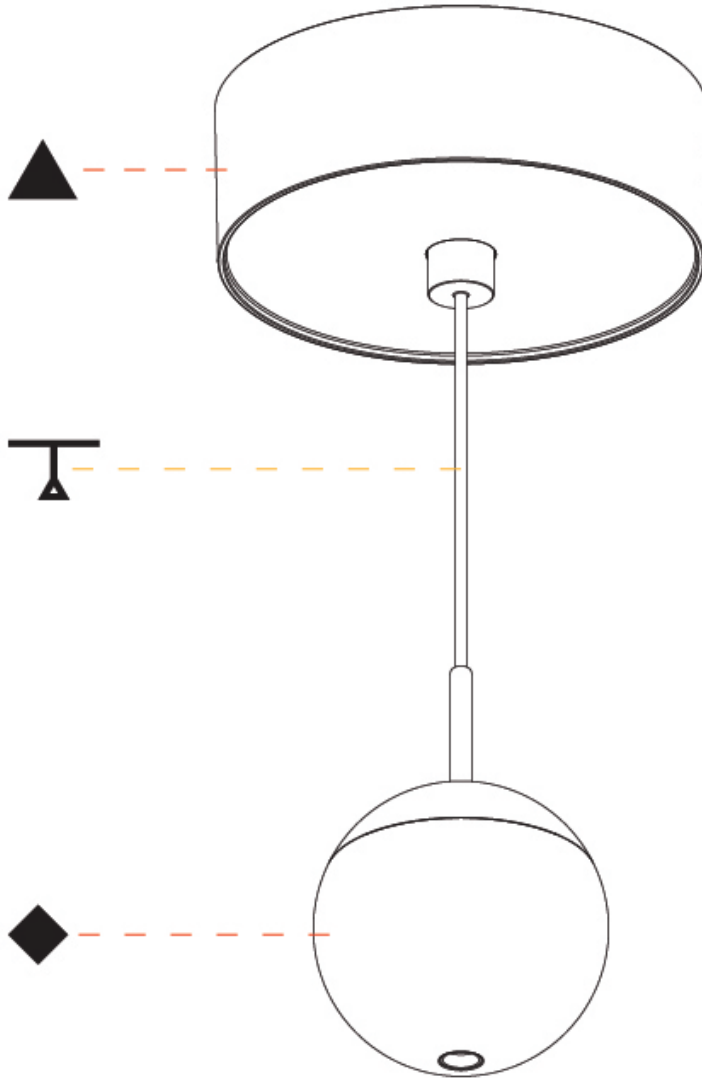

SNOOKER MONOPOINT SURFACE CANOPY SUSPENSION

A30827-

PROJECT
TYPE
SPECIFIER
QUANTITY
DATE

A