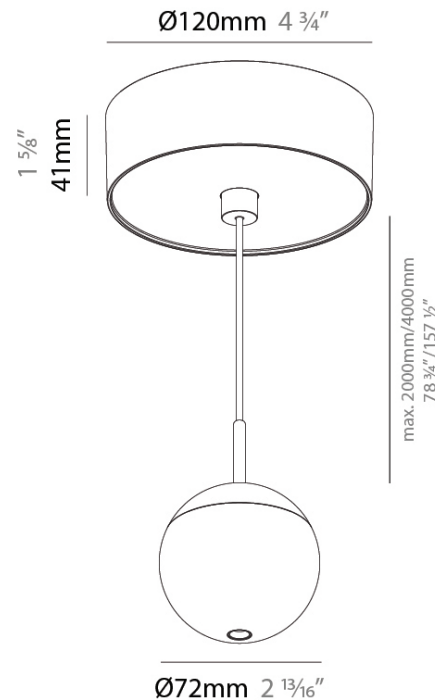

GENERAL

Series: Snooker
Subseries: Snooker Monopoint Surface Canopy
Brand: Prolicht
Division: Architectural
Mounting Type: Suspension
Mounting Location: Ceiling
Subcategory: Pendant

PHYSICAL

Shape: Round
Diameter (mm): 72
Diameter (in): 2 ¹³/₁₆
Height (mm): 72
Height (in): 2 ¹³/₁₆
Max. Overall Height (mm): 2072
Max. Overall Height (in): 81 ⁹/₁₆
Light Distribution: Downlight
Weight (kg): 0.745
Weight (lbs): 1.642

Fixture Finish: SSR / BKV / CWI / CRY / HAB / UFT / ITA / RUA / FTG / MYG / LOD / PUS / FRO / FUP / KIA / POP / BLS / SPG / MEY / GOH / GUM / CHC / COM / ABZ / JAG / OBR / MOS / ROR

Fixture Material: Aluminum Die Cast

Cable Details: 2000mm or 4000mm Cable - Color Options: Black / White / Orange / Red / Green

ELECTRICAL

Lamp Type: LED (Zhaga Standard)
Input Wattage (W): 6.6
Total Output Wattage (W): 6
Dimming: Tri-Mode (Non-Dimming and Phase Dimming (120Vac only) and 0-10V Dimming)
Driver Included: Yes
Driver Location: External
Driver Type: Constant Current - Universal
Driver Class: Class 2
Housing: ENCP3 w/quick connect
Input Voltage (V): 120 - 277
Constant Current (MA): 500

LED

Color Temperature (°K): 2700 / 3000 / 4000
Max. Delivered Lumen (lm): 310 / 328 / 356
Nominal Lumen (lm): 460 / 487 / 528
CRI: >90 CRI
Efficiency (%): 60
Lamp Life (hrs): 50000

OPTICAL

Optic°: 32 / 58

RATINGS AND CERTIFICATIONS

Certified By: Certified for North American Standards
IP rating: IP20

PROJECT
TYPE
SPECIFIER
QUANTITY
DATE