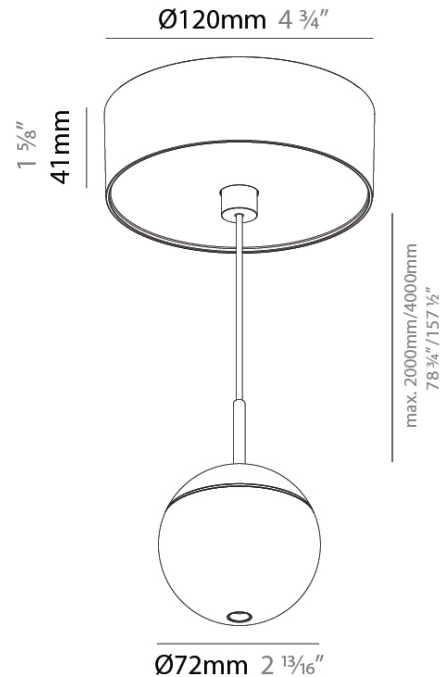

PHYSICAL

Shape: Round
Diameter (mm): 72
Diameter (in): 2 ¹³/₁₆
Height (mm): 72
Height (in): 2 ¹³/₁₆
Max. Overall Height (mm): 2072
Max. Overall Height (in): 81 ⁹/₁₆
Light Distribution: Downlight
Weight (kg): 0.76
Weight (lbs): 1.676
Diffuser: Shine Ring - White / Yellow / Orange / Red / Blue / Green
Fixture Finish: SSR / BKV / CWI / CRY / HAB / UFT / ITA / RUA / FTG / MYG / LOD / PUS / FRO / FUP / KIA / POP / BLS / SPG / MEY / GOH / GUM / CHC / COM / ABZ / JAG / OBR / MOS / ROR
Fixture Material: Aluminum Die Cast
Cable Details: 2000mm or 4000mm Cable - Color Options: Black / White / Orange / Red / Green

ELECTRICAL

Lamp Type: LED (Zhaga Standard)
Input Wattage (W): 6.6
Total Output Wattage (W): 6
Dimming: Tri-Mode (Non-Dimming and Phase Dimming (120Vac only) and 0-10V Dimming)
Driver Included: Yes
Driver Location: External
Driver Type: Constant Current - Universal
Driver Class: Class 2
Housing: ENCP3 w/quick connect
Input Voltage (V): 120 - 277
Constant Current (MA): 500

LED

Number of LEDs: 1
Color Temperature (°K): 2700 / 3000 / 4000
Max. Delivered Lumen (lm): 270 / 290 / 310
CRI: >90 CRI
Efficiency (%): 60
Lamp Life (hrs): 50000

OPTICAL

Optic°: 55

RATINGS AND CERTIFICATIONS

Certified By: Certified for North American Standards
IP rating: IP20

PROJECT
TYPE
SPECIFIER
QUANTITY
DATE