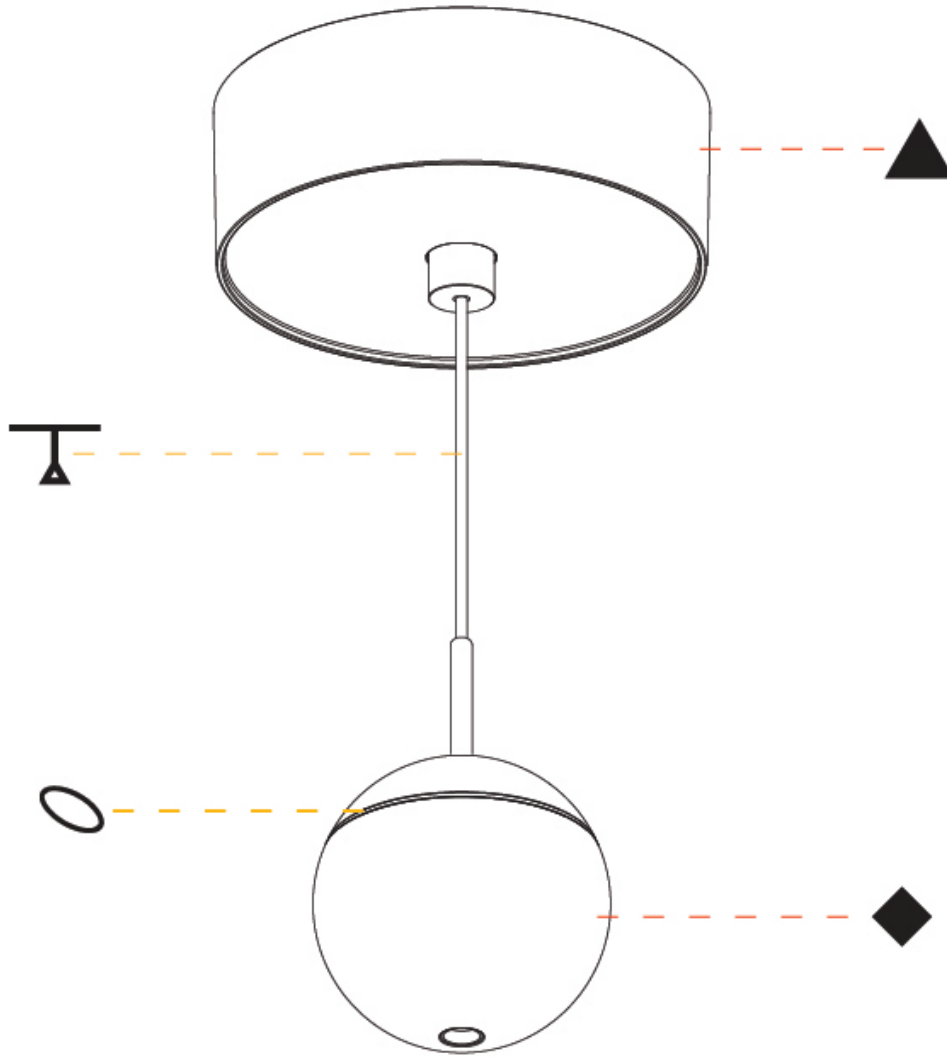

SNOOKER MONOPOINT SURFACE CANOPY SUSPENSION

A30828-

PROJECT
TYPE
SPECIFIER
QUANTITY
DATE