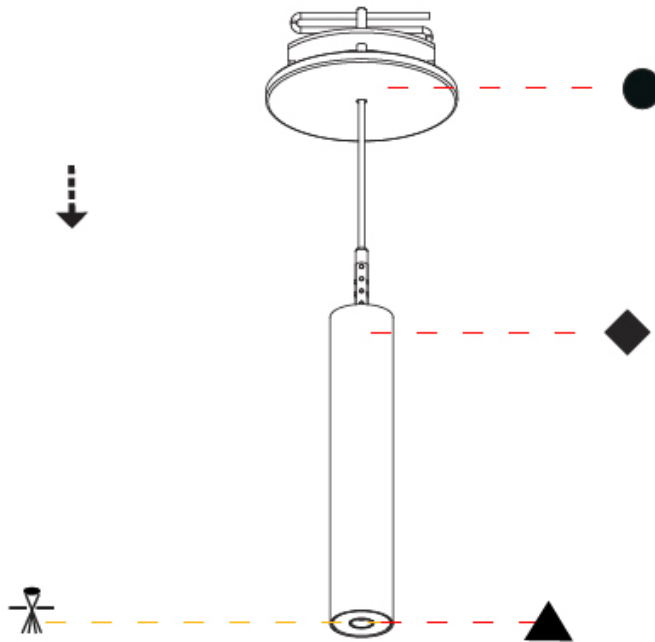

HANGOVER PLUG MONOPOINT RECESSED CANOPY SUSPENSION

A30839-

PROJECT

TYPE

SPECIFIER

QUANTITY

DATE

A