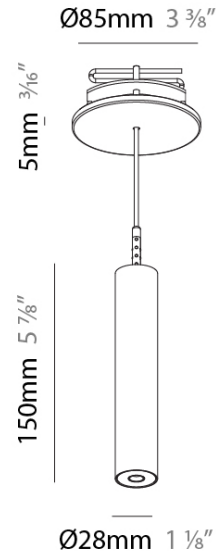

PHYSICAL

Shape: Cylinder
Diameter (mm): 28
Diameter (in): 1 1/8
Height (mm): 150
Height (in): 5 7/8
Max. Overall Height (mm): 2150
Max. Overall Height (in): 84 3/8
Min. Recessing Depth (mm): 75
Min. Recessing Depth (in): 2 15/16
Weight (kg): 0.274
Weight (lbs): 0.60
Fixture Finish: SSR / BKV / CWI / CRY / HAB / UFT / ITA / RUA / FTG / MYG / LOD / PUS / FRO / FUP / KIA / POP / BLS / SPG / MEY / GOH / CHC / COM / ABZ / JAG / OBR / MOS / ROR
Fixture Material: Aluminum
Cable Details: 2000mm or 4000mm Black Cable
Cut-out Measurements: 68mm / 2 11/16"

ELECTRICAL

Lamp Type: LED (Zhaga Standard)
Input Wattage (W): 6.6
Total Output Wattage (W): 6
Dimming: Tri-Mode (Non-Dimming and Phase Dimming (120Vac only) and 0-10V Dimming)
Driver Included: Yes
Driver Location: External
Driver Type: Constant Current - Universal
Driver Class: Class 2
Housing: ENCP3 w/Quick Connect
Input Voltage (V): 120 - 277
Constant Current (MA): 500

LED

Number of LEDs: 1
Color Temperature (°K): 2700 / 3000 / 4000
Max. Delivered Lumen (lm): 330 / 360 / 380
CRI: >90 CRI
Lamp Life (hrs): 50000
Upon Request: ***3500K available in minimum quantities (larger quantities upon request)

OPTICAL

Optic: 24 / 32 / 34 / 55 / 58

RATINGS AND CERTIFICATIONS

Certified By: Certified for North American Standards
IP rating: IP20

PROJECT
TYPE
SPECIFIER
QUANTITY
DATE