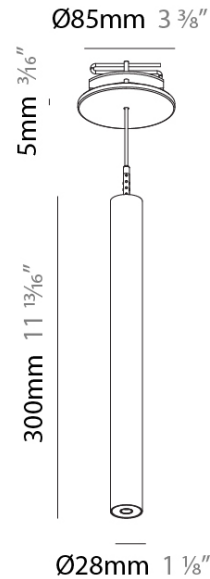

HANGOVER PLUG MONOPOINT RECESSED CANOPY SUSPENSION

A30840-

base number Color Finishes Finishes Finishes Lens Cable
 Temperature (Diamond) (Triangle) (Circle) Options Options

- To build a product code in our configurator select the specify button on the base model # product page
- To build a manual product code on this datasheet choose from the options listed below in blue font and add the suffix to the base model #

PHYSICAL

Shape: Cylinder
 Diameter (mm): 28
 Diameter (in): 1 1/8
 Height (mm): 300
 Height (in): 11 13/16
 Max. Overall Height (mm): 2300
 Max. Overall Height (in): 90 3/16
 Min. Recessing Depth (mm): 75
 Min. Recessing Depth (in): 2 15/16
 Weight (kg): 0.389
 Weight (lbs): 0.856
 Fixture Finish: [SSR / BKV / CWI / CRY / HAB / UFT / ITA / RUA / FTG / MYG / LOD / PUS / FRO / FUP / KIA / POP / BLS / SPG / MEY / GOH / CHC / COM / ABZ / JAG / OBR / MOS / ROR](#)
 Fixture Material: Aluminum
 Cable Details: 2000mm or 4000mm Black Cable
 Cut-out Measurements: 68mm / 2 11/16"

LED

Number of LEDs: 1
 Color Temperature (°K): [2700 / 3000 / 4000](#)
 Max. Delivered Lumen (lm): 330 / 360 / 380
 CRI: >90 CRI
 Lamp Life (hrs): 50000
 Upon Request: ***3500K available in minimum quantities (larger quantities upon request)

OPTICAL

Optic: [24 / 32 / 34 / 55 / 58](#)

RATINGS AND CERTIFICATIONS

Certified By: Certified for North American Standards
 IP rating: IP20

PROJECT
TYPE
SPECIFIER
QUANTITY
DATE

HANGOVER PLUG MONOPOINT RECESSED CANOPY SUSPENSION