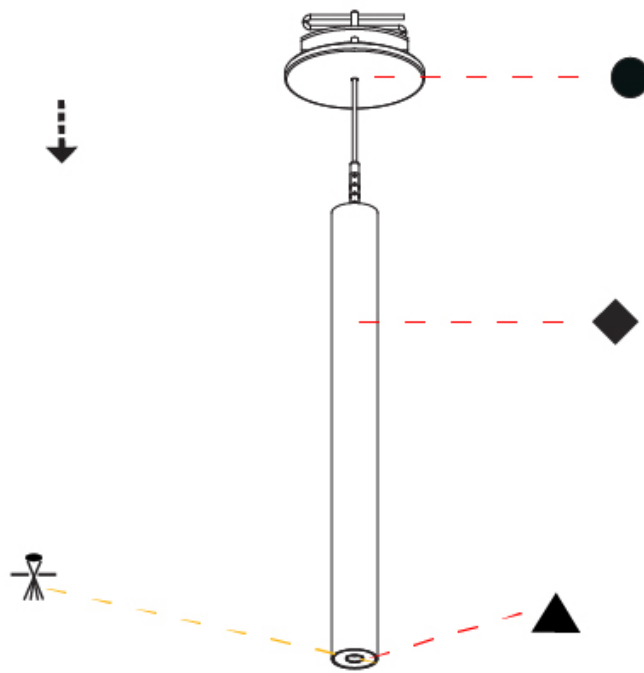

HANGOVER PLUG MONOPOINT RECESSED CANOPY SUSPENSION

A30840-

PROJECT

TYPE

SPECIFIER

QUANTITY

DATE

A