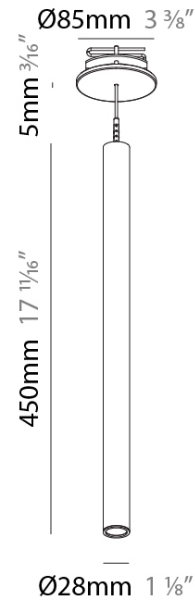

PHYSICAL

Shape: Cylinder
Diameter (mm): 28
Diameter (in): 1 1/8
Height (mm): 450
Height (in): 17 11/16
Max. Overall Height (mm): 2450
Max. Overall Height (in): 96 7/16
Min. Recessing Depth (mm): 75
Min. Recessing Depth (in): 2 15/16
Weight (kg): 0.504
Weight (lbs): 1.11
Diffuser: Shine Ring - Opal / Yellow / Orange / Red / Blue / Green
Fixture Finish: SSR / BKV / CWI / CRY / HAB / UFT / ITA / RUA / FTG / MYG / LOD / PUS / FRO / FUP / KIA / POP / BLS / SPG / MEY / GOH / CHC / COM / ABZ / JAG / OBR / MOS / ROR
Fixture Material: Aluminum
Cable Details: 2000mm or 4000mm Black Cable
Cut-out Measurements: 68mm / 2 11/16"

ELECTRICAL

Lamp Type: LED (Zhaga Standard)
Input Wattage (W): 6.6
Total Output Wattage (W): 6
Dimming: Tri-Mode (Non-Dimming and Phase Dimming (120Vac only) and 0-10V Dimming)
Driver Included: Yes
Driver Location: External
Driver Type: Constant Current - Universal
Driver Class: Class 2
Housing: ENCP3 w/Quick Connect
Input Voltage (V): 120 - 277
Constant Current (MA): 500

LED

Number of LEDs: 1
Color Temperature (°K): 2700 / 3000 / 4000
Max. Delivered Lumen (lm): 330 / 360 / 380
CRI: >90 CRI
Efficiency (%): 86
Lamp Life (hrs): 50000
Upon Request: ***3500K available in minimum quantities (larger quantities upon request)

OPTICAL

Optic°: 24 / 32 / 58

RATINGS AND CERTIFICATIONS

Certified By: Certified for North American Standards
IP rating: IP20