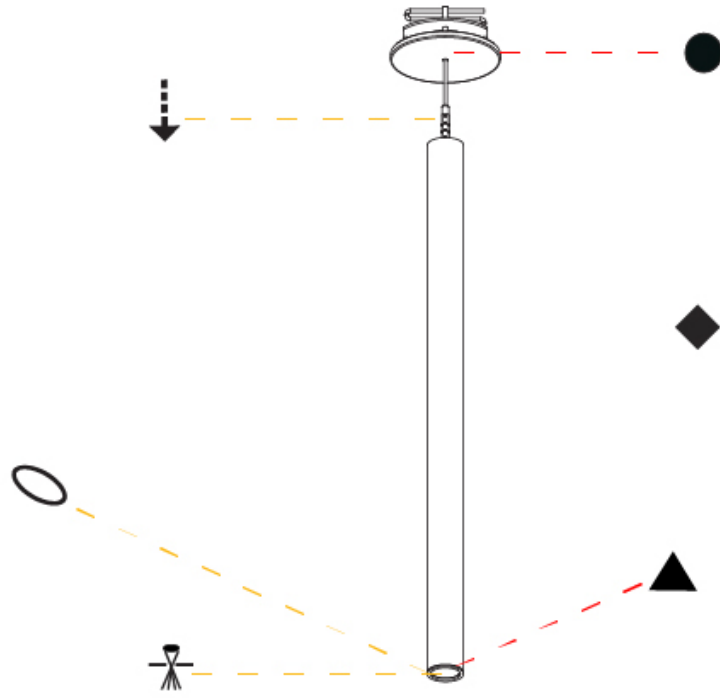

## HANGOVER PLUG SHINE MONOPOINT RECESSED CANOPY SUSPENSION

A30844-

PROJECT

TYPE

SPECIFIER

QUANTITY

DATE

A