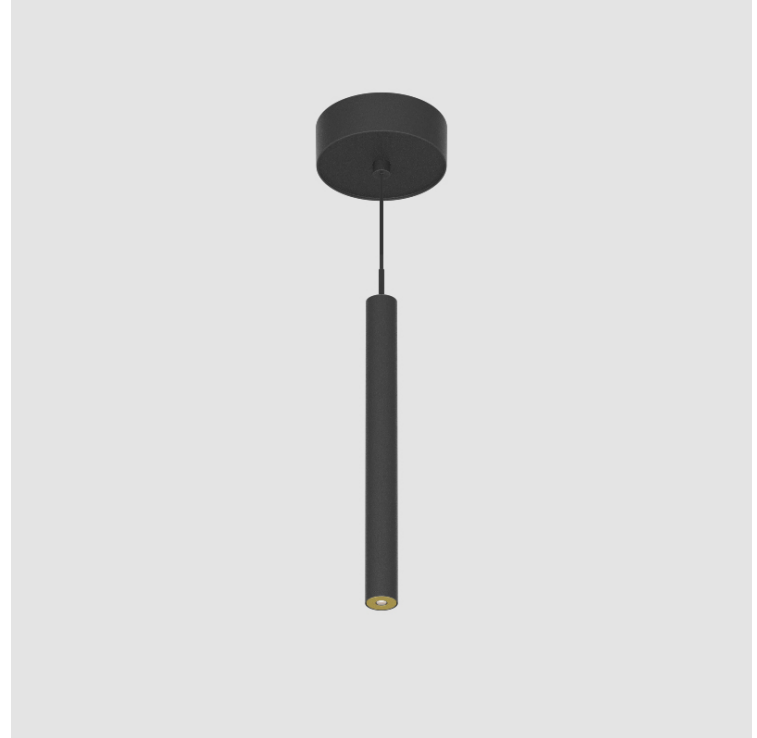

GENERAL

Series: Hangover

Subseries: Hangover Plug Monopoint Surface Canopy

Partner: Prolicht

Division: Architectural

Installation: Suspension

Product Type: Pendant

Mounting Location: Ceiling

Light Distribution: Direct

PHYSICAL

Shape: Cylinder

Diameter (mm): 28

Diameter (in): 1 1/8

Height (mm): 300

Height (in): 11 13/16

Max. Overall Height (mm): 2300

Max. Overall Height (in): 90 3/16

Weight (kg): 0.75

Weight (lbs): 1.65

Fixture Finish: [SSR / BKV / CWI / CRY / HAB / UFT / ITA / RUA / FTG / MYG / LOD / PUS / FRO / FUP / KIA / POP / BLS / SPG / MEY / GOH / CHC / COM / ABZ / JAG / OBR / MOS / ROR](#)

Fixture Material: Aluminum

Cable Details: 2000mm or 4000mm Black Cable

ELECTRICAL

Lamp Type: LED (Zhaga Standard)

Input Wattage (W): 6.6

Total Output Wattage (W): 6

Dimming: Tri-Mode (Non-Dimming and Phase Dimming (120Vac only) and 0-10V Dimming)

Driver Included: Yes

Driver Location: External

Driver Type: Integral LED Driver - Universal

Driver Class: Class 2

Housing: ENCP3 w/quick connect

Input Voltage (V): 120 - 277

Constant Current (MA): 500

LED

Number of LEDs: 1

Color Temperature (°K): [2700 / 3000 / 4000](#)

Max. Delivered Lumen (lm): 330 / 360 / 380

CRI: >90 CRI

Efficiency (%): 86

Lamp Life (hrs): 50000

Upon Request: ***3500K available in minimum quantities (larger quantities upon request)

OPTICAL

Optic°: [24 / 32 / 34 / 55 / 58](#)

RATINGS AND CERTIFICATIONS

Certified By: Certified for North American Standards

IP rating: IP20