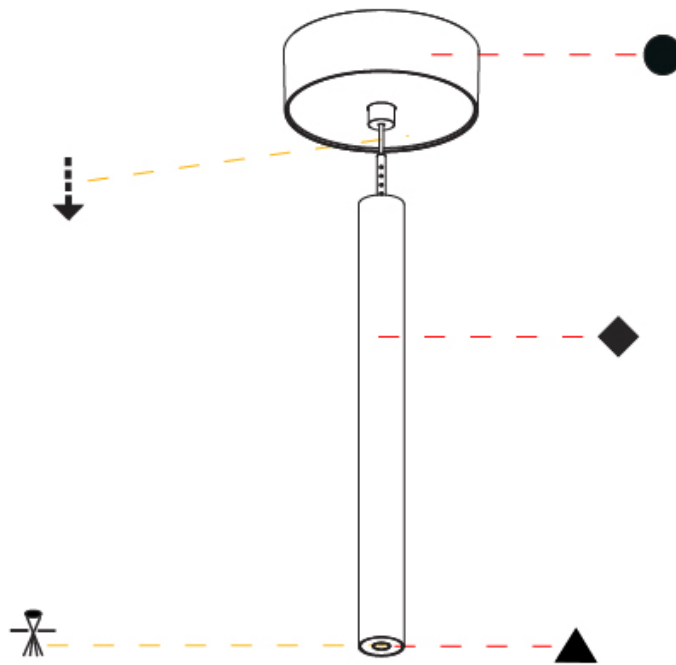

HANGOVER PLUG MONOPOINT SURFACE CANOPY SUSPENSION

A30845-

PROJECT

TYPE

SPECIFIER

QUANTITY

DATE

A