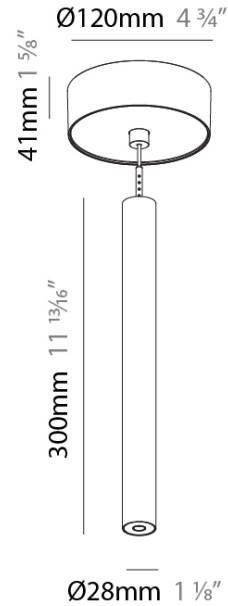

GENERAL

Series: Hangover

Subseries: Hangover Plug Monopoint Surface Canopy

Partner: Prolicht

Division: Architectural

Installation: Suspension

Product Type: Pendant

Mounting Location: Ceiling

Light Distribution: Direct

PHYSICAL

Shape: Cylinder

Diameter (mm): 28

Diameter (in): 1 1/8

Height (mm): 300

Height (in): 11 13/16

Max. Overall Height (mm): 2300

Max. Overall Height (in): 90 3/16

Weight (kg): 0.75

Weight (lbs): 1.65

Fixture Finish: [SSR / BKV / CWI / CRY / HAB / UFT / ITA / RUA / FTG / MYG / LOD / PUS / FRO / FUP / KIA / POP / BLS / SPG / MEY / GOH / CHC / COM / ABZ / JAG / OBR / MOS / ROR](#)

Fixture Material: Aluminum

Cable Details: 2000mm or 4000mm Black Cable

ELECTRICAL

Lamp Type: LED (Zhaga Standard)

Input Wattage (W): 6.6

Total Output Wattage (W): 6

Dimming: Tri-Mode (Non-Dimming and Phase Dimming (120Vac only) and 0-10V Dimming)

Driver Included: Yes

Driver Location: External

Driver Type: Integral LED Driver - Universal

Driver Class: Class 2

Housing: ENCP3 w/quick connect

Input Voltage (V): 120 - 277

Constant Current (MA): 500

LED

Number of LEDs: 1

Color Temperature (°K): [2700 / 3000 / 4000](#)

Max. Delivered Lumen (lm): 330 / 360 / 380

CRI: >90 CRI

Efficiency (%): 86

Lamp Life (hrs): 50000

Upon Request: ***3500K available in minimum quantities (larger quantities upon request)

OPTICAL

Optic°: [24 / 32 / 34 / 55 / 58](#)

RATINGS AND CERTIFICATIONS

Certified By: Certified for North American Standards

IP rating: IP20