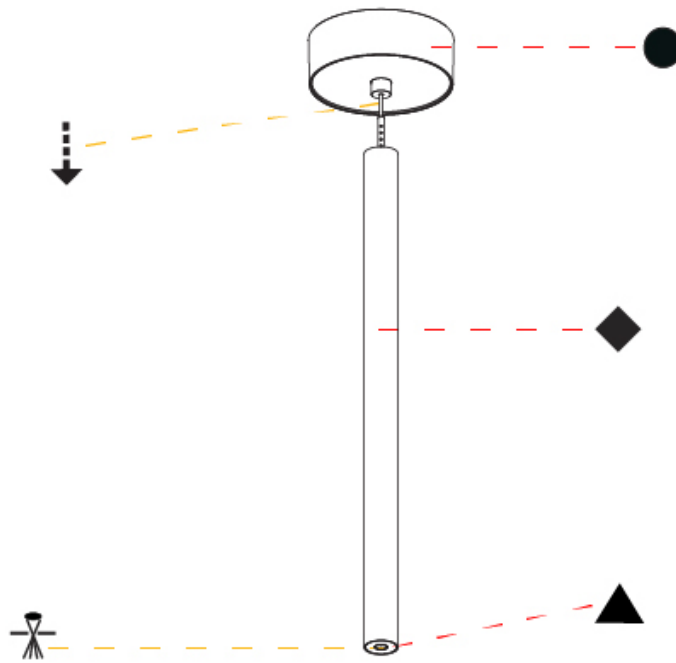

OPTICAL

Optic°: [24 / 32 / 34 / 55 / 58](#)

RATINGS AND CERTIFICATIONS

Certified By: Certified for North American Standards
 IP rating: IP20

HANGOVER PLUG MONOPOINT SURFACE CANOPY SUSPENSION

A30846-

PROJECT
TYPE
SPECIFIER
QUANTITY
DATE