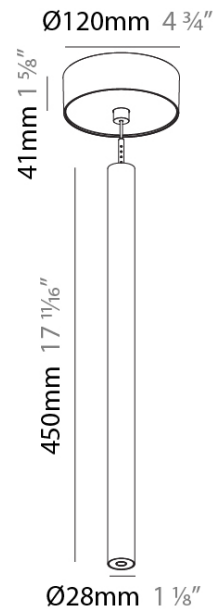

GENERAL

Series: Hangover
Subseries: Hangover Plug Monopoint Surface Canopy
Partner: Prolicht
Division: Architectural
Installation: Suspension
Product Type: Pendant
Mounting Location: Ceiling
Light Distribution: Direct

PHYSICAL

Shape: Cylinder
Diameter (mm): 28
Diameter (in): 1 1/8
Height (mm): 450
Height (in): 17 11/16
Max. Overall Height (mm): 2450
Max. Overall Height (in): 96 7/16
Weight (kg): 0.504
Weight (lbs): 1.11

Fixture Finish: [SSR / BKV / CWI / CRY / HAB / UFT / ITA / RUA / FTG / MYG / LOD / PUS / FRO / FUP / KIA / POP / BLS / SPG / MEY / GOH / CHC / COM / ABZ / JAG / OBR / MOS / ROR](#)
Fixture Material: Aluminum
Cable Details: 2000mm or 4000mm Black Cable

ELECTRICAL

Lamp Type: LED (Zhaga Standard)
Input Wattage (W): 6.6
Total Output Wattage (W): 6
Dimming: Tri-Mode (Non-Dimming and Phase Dimming (120Vac only) and 0-10V Dimming)
Driver Included: Yes
Driver Location: External
Driver Type: Constant Current - Universal
Driver Class: Class 2
Housing: ENCP3 w/quick connect
Input Voltage (V): 120 - 277
Constant Current (MA): 500

LED

Number of LEDs: 1
Color Temperature (°K): [2700 / 3000 / 4000](#)
Max. Delivered Lumen (lm): 330 / 360 / 380
CRI: >90 CRI
Lamp Life (hrs): 50000
Upon Request: ***3500K available in minimum quantities (larger quantities upon request)

OPTICAL

Optic°: [24 / 32 / 34 / 55 / 58](#)

RATINGS AND CERTIFICATIONS

Certified By: Certified for North American Standards
IP rating: IP20