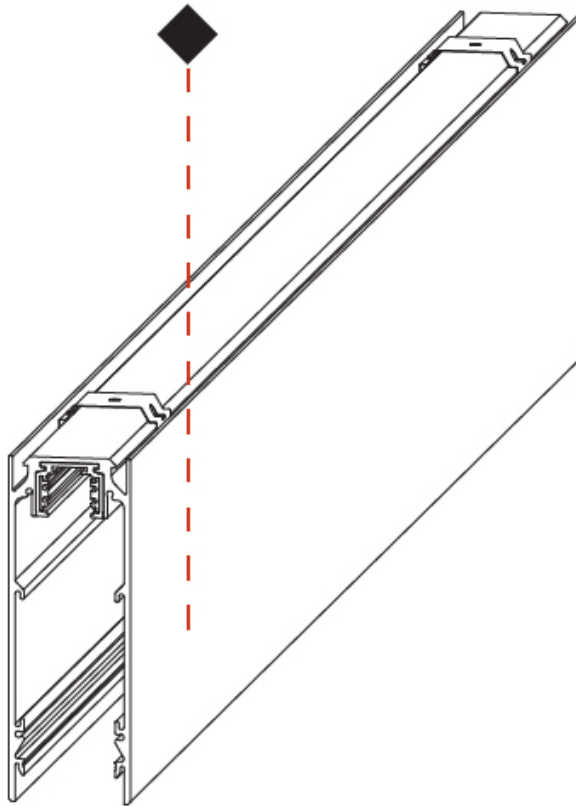

SNOOKER G-50 CHANNEL FOR GRAVITY LIFT SUSPENSION

A30850-

PROJECT
TYPE
SPECIFIER
QUANTITY
DATE