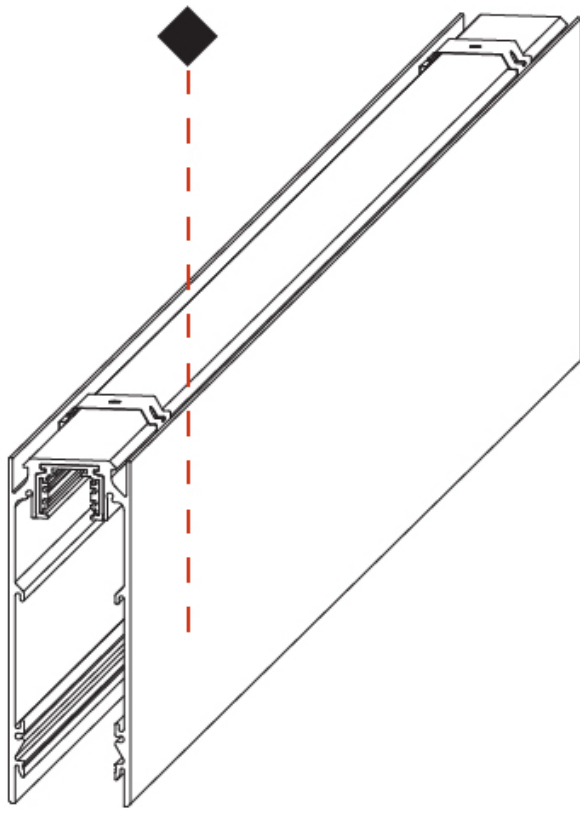

SNOOKER G-50 CHANNEL FOR GRAVITY LIFT SUSPENSION

A30850-

PROJECT
TYPE
SPECIFIER
QUANTITY
DATE