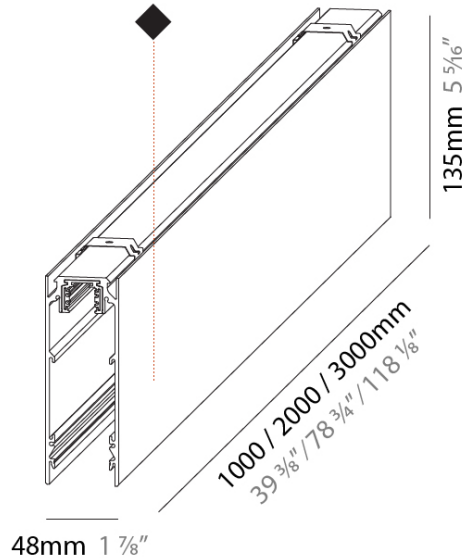

PROJECT	_____
TYPE	_____
SPECIFIER	_____
QUANTITY	_____
DATE	_____

SNOOKER G-50 CHANNEL FOR GRAVITY LIFT SUSPENSION

A30850-	-	-	-	-
base number	Profile Length	Finishes (Diamond)	Finishes (Triangle)	Cable Length

DESCRIPTION
G-50 Channel | Gravity Lift - Suspension Profile - 1000mm / 39 3/8" / 2000mm / 78 3/4" / 3000mm / 118 1/8"

1. To build a product code in our configurator select the specify button on the base model # product page
2. To build a manual product code on this datasheet choose from the options listed below in blue font and add the suffix to the base model #

GENERAL
Series: Snooker
Subseries: Snooker G-50 Channel for Gravity Lift
Partner: Prolicht
Division: Architectural
Installation: Suspension
Product Type: Pendant
Mounting Location: Ceiling

PHYSICAL
Shape: Rectangle
Length (mm): 1000 / 2000 / 3000
Length (in): 39 3/8
Width (mm): 48
Width (in): 1 7/8
Height (mm): 135
Height (in): 5 5/16
Fixture Finish: SSR / BKV / CWI / CRY / HAB / UFT / ITA / RUA / FTG / MYG / LOD / PUS / FRO / FUP / KIA / POP / BLS / SPG / MEY / GOH / CHC / COM / ABZ / JAG / OBR / MOS / ROR
Fixture Material: Aluminum Die Cast
Cable Details: 2,000mm or 6,000mm Transparent Cable

ELECTRICAL
Dimming: 0-10V Dimming
Input Voltage (V): 120 - 277
Constant Voltage (V): 48

RATINGS AND CERTIFICATIONS
Certified By: Certified for North American Standards
IP rating: IP20