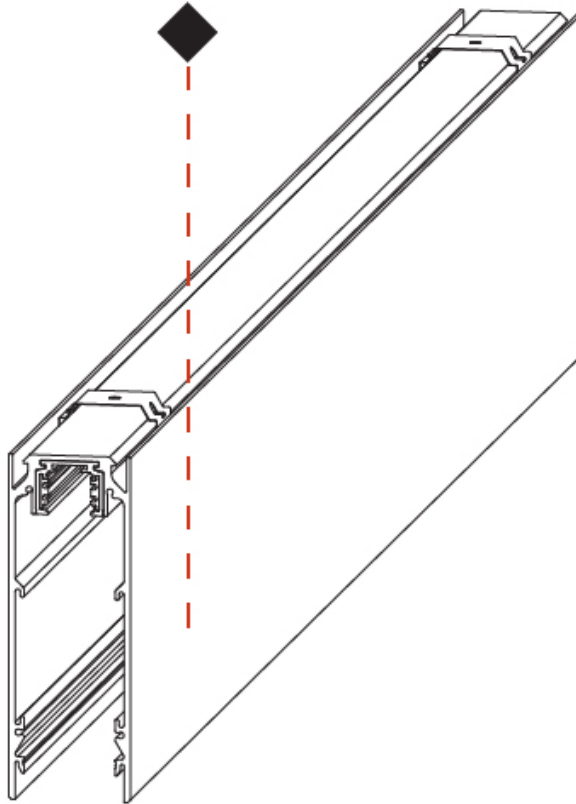

SNOOKER G-50 CHANNEL FOR GRAVITY LIFT SUSPENSION

A30850-

PROJECT

TYPE

SPECIFIER

QUANTITY

DATE

A