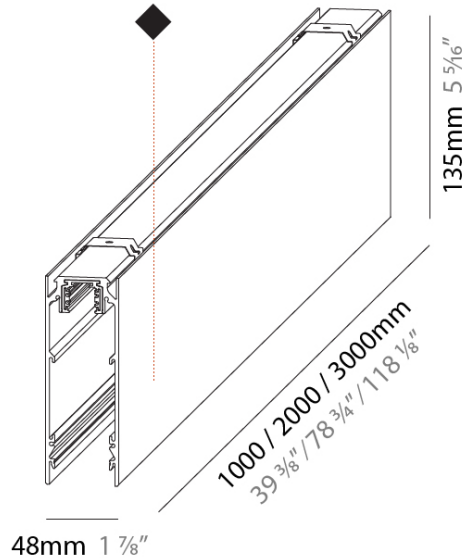

PROJECT
TYPE
SPECIFIER
QUANTITY
DATE

SNOOKER G-50 CHANNEL FOR GRAVITY LIFT SUSPENSION

A30850- - - -
base number Profile Finishes Finishes Cable
Length (Diamond) (Triangle) Length

DESCRIPTION
G-50 Channel | Gravity Lift - Suspension Profile - 1000mm / 39 3/8" / 2000mm / 78 3/4" / 3000mm / 118 1/8"

1. To build a product code in our configurator select the specify button on the base model # product page
2. To build a manual product code on this datasheet choose from the options listed below in blue font and add the suffix to the base model #

GENERAL
Series: Snooker
Subseries: Snooker G-50 Channel for Gravity Lift
Partner: Prolicht
Division: Architectural
Installation: Suspension
Product Type: Pendant
Mounting Location: Ceiling

PHYSICAL
Shape: Rectangle
Length (mm): 1000 / 2000 / 3000
Length (in): 39 3/8
Width (mm): 48
Width (in): 1 7/8
Height (mm): 135
Height (in): 5 5/16
Fixture Finish: SSR / BKV / CWI / CRY / HAB / UFT / ITA / RUA / FTG / MYG / LOD / PUS / FRO / FUP / KIA / POP / BLS / SPG / MEY / GOH / CHC / COM / ABZ / JAG / OBR / MOS / ROR
Fixture Material: Aluminum Die Cast
Cable Details: 2,000mm or 6,000mm Transparent Cable

ELECTRICAL
Dimming: 0-10V Dimming
Input Voltage (V): 120 - 277
Constant Voltage (V): 48

RATINGS AND CERTIFICATIONS
Certified By: Certified for North American Standards
IP rating: IP20