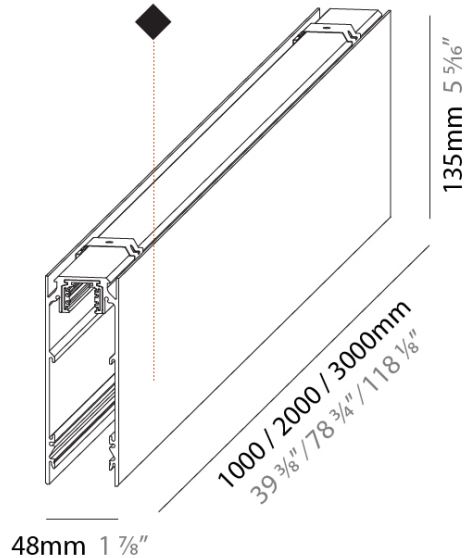

PROJECT	
TYPE	
SPECIFIER	
QUANTITY	
DATE	

SNOOKER G-50 CHANNEL FOR GRAVITY LIFT SUSPENSION

A30850-	-	-	-	-
base number	Profile Length	Finishes (Diamond)	Finishes (Triangle)	Cable Length

DESCRIPTION
G-50 Channel | Gravity Lift - Suspension Profile - 1000mm / 39 3/8" / 2000mm / 78 3/4" / 3000mm / 118 1/8"

1. To build a product code in our configurator select the specify button on the base model # product page
2. To build a manual product code on this datasheet choose from the options listed below in blue font and add the suffix to the base model #

GENERAL
Series: Snooker
Subseries: Snooker G-50 Channel for Gravity Lift
Brand: Prolicht
Division: Architectural
Mounting Type: Suspension
Mounting Location: Ceiling
Subcategory: Profile

PHYSICAL
Shape: Rectangle
Length (mm): 1000 / 2000 / 3000
Length (in): 39 3/8
Width (mm): 48
Width (in): 1 7/8
Height (mm): 135
Height (in): 5 5/16
Fixture Finish: SSR / BKV / CWI / CRY / HAB / UFT / ITA / RUA / FTG / MYG / LOD / PUS / FRO / FUP / KIA / POP / BLS / SPG / MEY / GOH / GUM / CHC / COM / ABZ / JAG / OBR / MOS / ROR
Fixture Material: Aluminum Die Cast
Cable Details: 2,000mm or 6,000mm Transparent Cable

ELECTRICAL
Dimming: 0-10V Dimming
Input Voltage (V): 120 - 277
Constant Voltage (V): 48

RATINGS AND CERTIFICATIONS
Certified By: Certified for North American Standards
IP rating: IP20