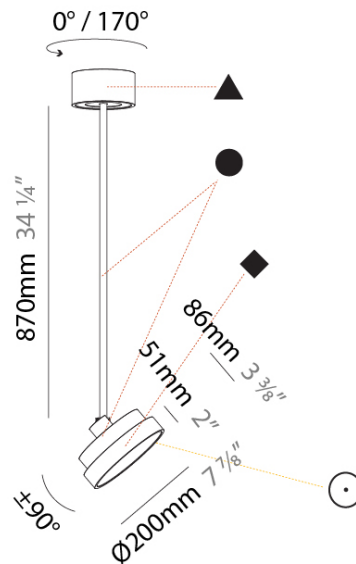

GENERAL

Series: Sign Diva Flex
Subseries: Sign Diva Flex
Brand: Prolicht
Division: Architectural
Mounting Type: Suspension
Mounting Location: Ceiling
Subcategory: Pendant

PHYSICAL

Shape: Round
Diameter (mm): 200
Diameter (in): 7 7/8
Height (mm): 870
Depth (mm): 86
Height (in): 34 1/4
Depth (in): 3 3/8
Light Distribution: Adjustable / Direct
Weight (kg): 2.007
Weight (lbs): 4.42
Diffuser: PMMA - Opal / Micro-Prism / Sparkling Secret / Vintage Industrial
Fixture Finish: SSR / BKV / CWI / CRY / HAB / UFT / ITA / RUA / FTG / MYG / LOD / PUS / FRO / FUP / KIA / POP / BLS / SPG / MEY / GOH / GUM / CHC / COM / ABZ / JAG / OBR / MOS / ROR
Fixture Material: Extruded Aluminum / Steel

ELECTRICAL

Lamp Type: LED (Zhaga Standard)
Input Wattage (W): 12.1
Total Output Wattage (W): 11
Dimming: Tri-Mode (Non-Dimming and Phase Dimming (120Vac only) and 0-10V Dimming)
Driver Included: Yes
Driver Location: Integrated
Driver Type: Constant Current - Universal
Driver Class: Class 2
Input Voltage (V): 120 - 277
Constant Current (MA): 350

LED

Color Temperature (°K): 2700 / 3000 / 3500 / 4000
Max. Delivered Lumen (lm): 836 / 895 / 902 / 921
Nominal Lumen (lm): 1280 / 1370 / 1382 / 1410
CRI: >90 CRI
Lamp Life (hrs): 50000

OPTICAL

Adjustability: Rotational 170°; Tilt 90°

RATINGS AND CERTIFICATIONS

Certified By: Certified for North American Standards
IP rating: IP20

PROJECT
TYPE
SPECIFIER
QUANTITY
DATE