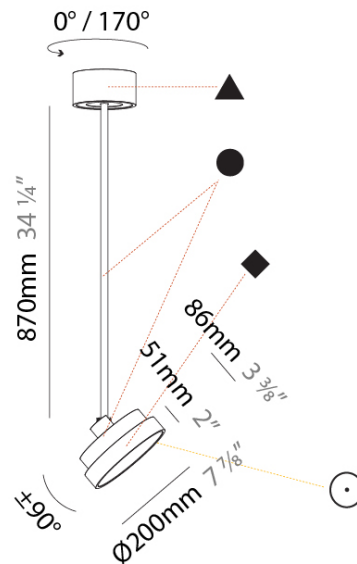

GENERAL

Series: Sign Diva Flex
Subseries: Sign Diva Flex
Partner: Prolicht
Division: Architectural
Installation: Suspension
Product Type: Pendant
Mounting Location: Ceiling
Light Distribution: Adjustable

PHYSICAL

Shape: Round
Diameter (mm): 200
Diameter (in): 7 7/8
Height (mm): 870
Depth (mm): 86
Height (in): 34 1/4
Depth (in): 3 3/8
Weight (kg): 2.007
Weight (lbs): 4.42
Diffuser: PMMA - Opal / Micro-Prism / Sparkling Secret / Vintage Industrial
Fixture Finish: SSR / BKV / CWI / CRY / HAB / UFT / ITA / RUA / FTG / MYG / LOD / PUS / FRO / FUP / KIA / POP / BLS / SPG / MEY / GOH / CHC / COM / ABZ / JAG / OBR / MOS / ROR
Fixture Material: PMMA / Extruded Aluminum / Steel

ELECTRICAL

Lamp Type: LED (Zhaga Standard)
Input Wattage (W): 12.1
Total Output Wattage (W): 11
Dimming: Tri-Mode (Non-Dimming and Phase Dimming (120Vac only) and 0-10V Dimming)
Driver Included: Yes
Driver Location: Integrated
Driver Type: Constant Current - Universal
Driver Class: Class 2
Input Voltage (V): 120 - 277
Constant Current (MA): 350

LED

Color Temperature (°K): 2700 / 3000 / 3500 / 4000
Max. Delivered Lumen (lm): 836 / 895 / 902 / 921
Nominal Lumen (lm): 1280 / 1370 / 1382 / 1410
CRI: >90 CRI
Lamp Life (hrs): 50000

OPTICAL

Adjustability: Rotational 170°; Tilt 90°

RATINGS AND CERTIFICATIONS

Certified By: Certified for North American Standards
IP rating: IP20