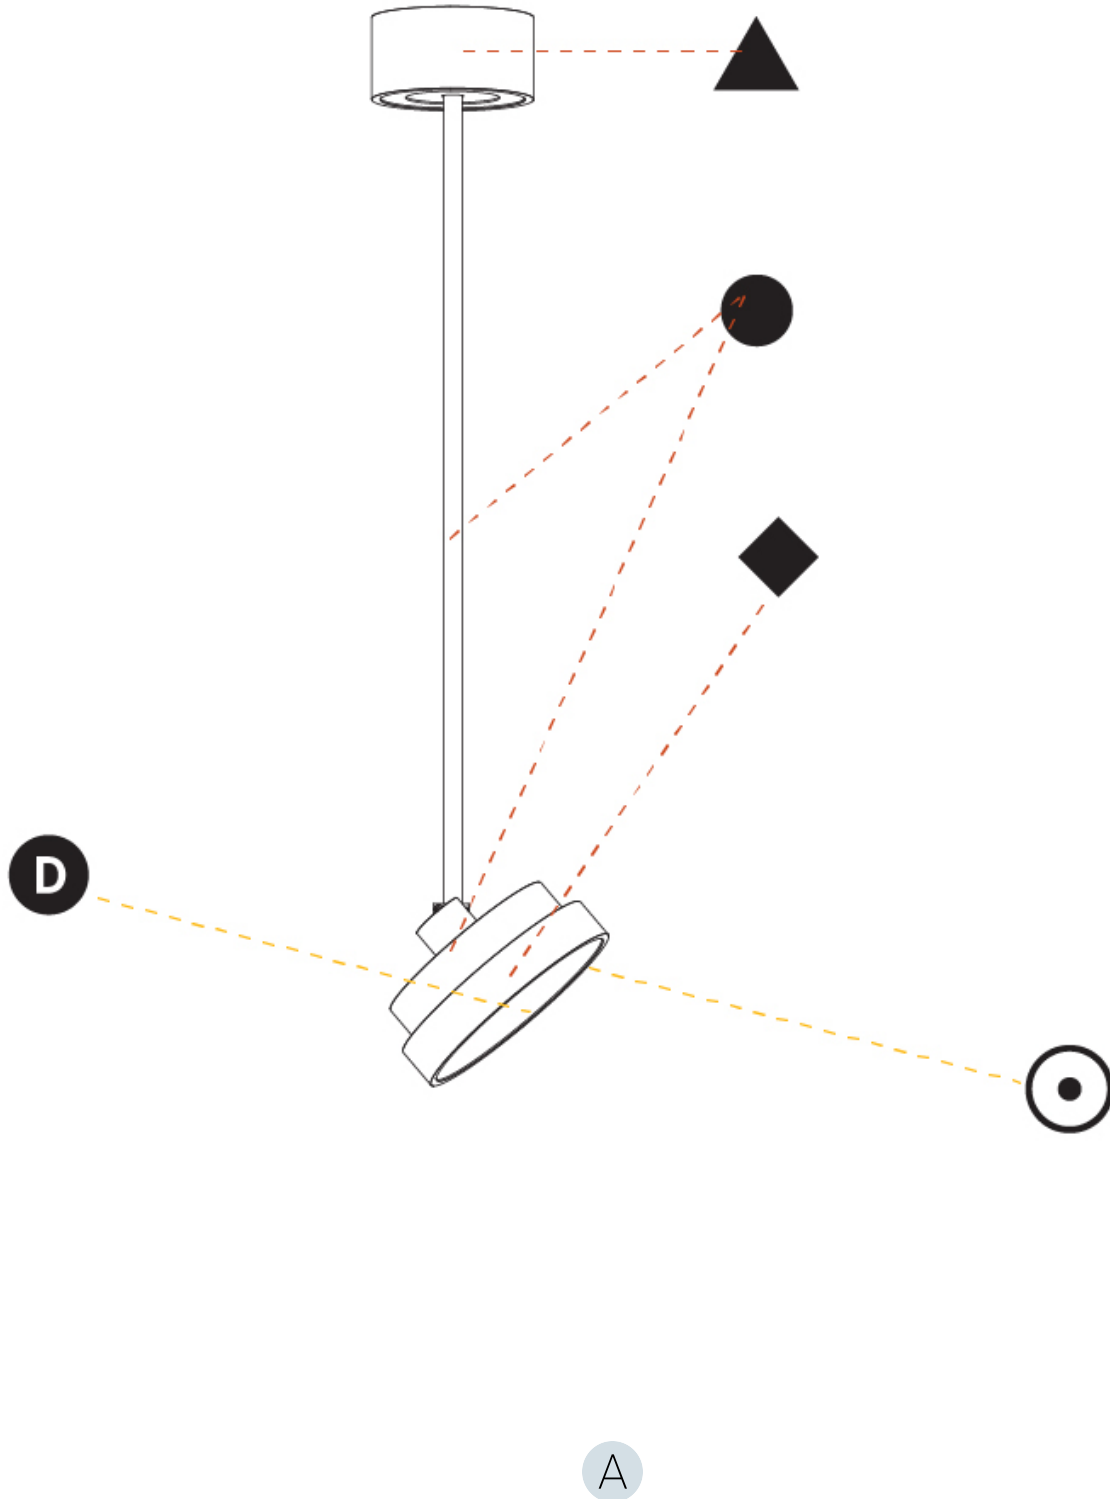

SIGN DIVA FLEX SUSPENSION

A30851-

PROJECT
TYPE
SPECIFIER
QUANTITY
DATE