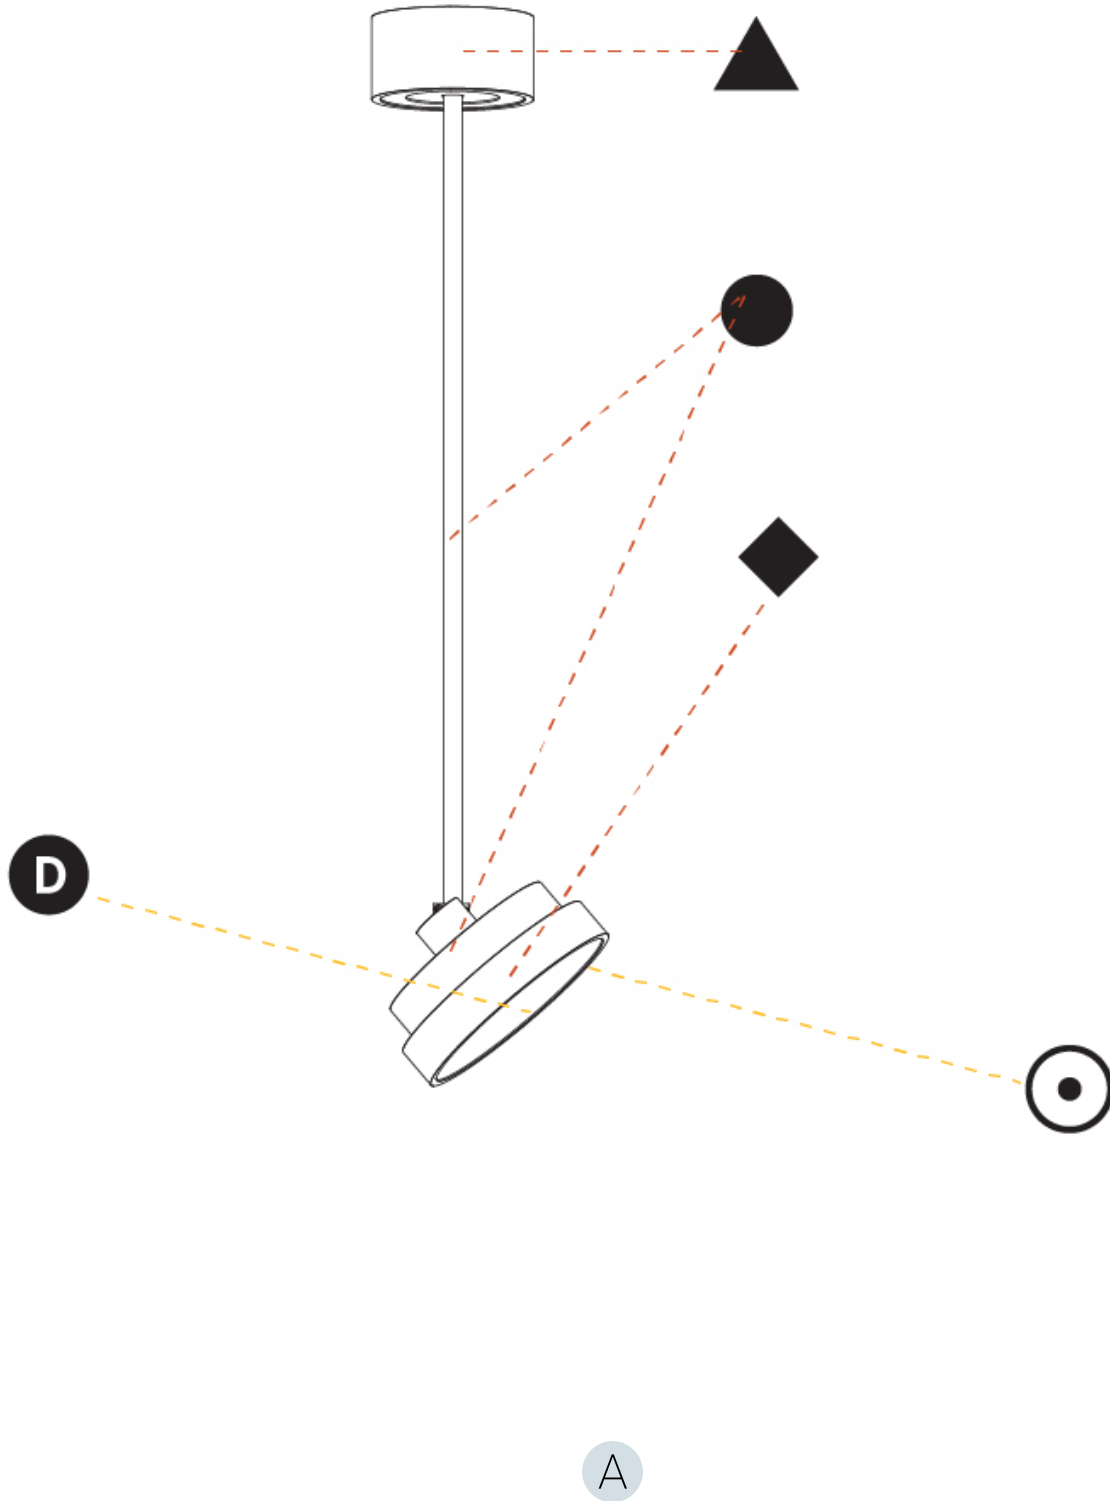

SIGN DIVA FLEX SUSPENSION

A30851-

PROJECT

TYPE

SPECIFIER

QUANTITY

DATE