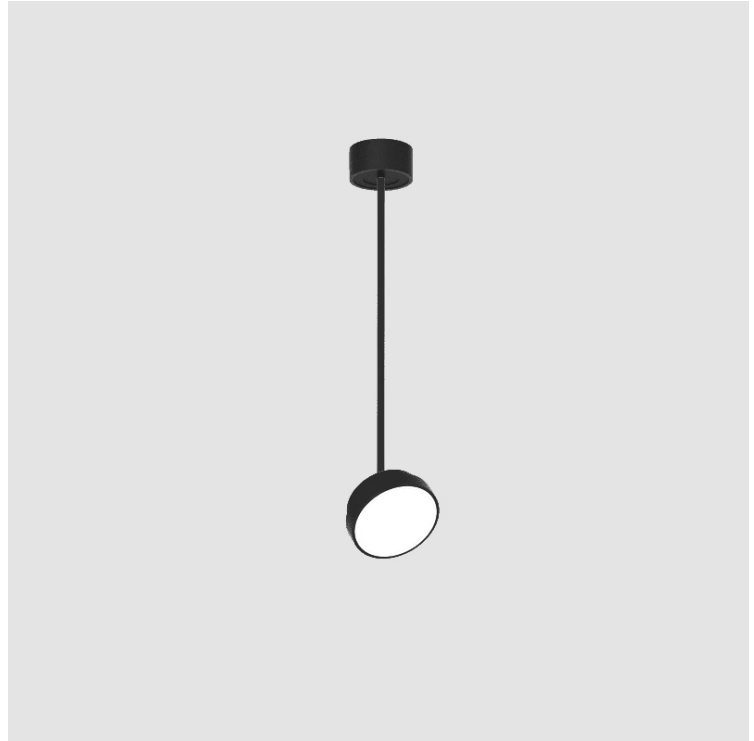

GENERAL

Series: Sign Diva Flex
Subseries: Sign Diva Flex
Partner: Prolicht
Division: Architectural
Installation: Suspension
Product Type: Pendant
Mounting Location: Ceiling
Light Distribution: Adjustable

PHYSICAL

Shape: Round
Diameter (mm): 200
Diameter (in): 7 7/8
Height (mm): 870
Depth (mm): 86
Height (in): 34 1/4
Depth (in): 3 3/8
Weight (kg): 2.007
Weight (lbs): 4.42
Diffuser: PMMA - Opal / Micro-Prism / Sparkling Secret / Vintage Industrial
Fixture Finish: SSR / BKV / CWI / CRY / HAB / UFT / ITA / RUA / FTG / MYG / LOD / PUS / FRO / FUP / KIA / POP / BLS / SPG / MEY / GOH / CHC / COM / ABZ / JAG / OBR / MOS / ROR
Fixture Material: PMMA / Extruded Aluminum / Steel

ELECTRICAL

Lamp Type: LED (Zhaga Standard)
Input Wattage (W): 12.1
Total Output Wattage (W): 11
Dimming: Tri-Mode (Non-Dimming and Phase Dimming (120Vac only) and 0-10V Dimming)
Driver Included: Yes
Driver Location: Integrated
Driver Type: Constant Current - Universal
Driver Class: Class 2
Input Voltage (V): 120 - 277
Constant Current (MA): 350

LED

Color Temperature (°K): 2700 / 3000 / 3500 / 4000
Max. Delivered Lumen (lm): 836 / 895 / 902 / 921
Nominal Lumen (lm): 1280 / 1370 / 1382 / 1410
CRI: >90 CRI
Lamp Life (hrs): 50000

OPTICAL

Adjustability: Rotational 170°; Tilt 90°

RATINGS AND CERTIFICATIONS

Certified By: Certified for North American Standards
IP rating: IP20