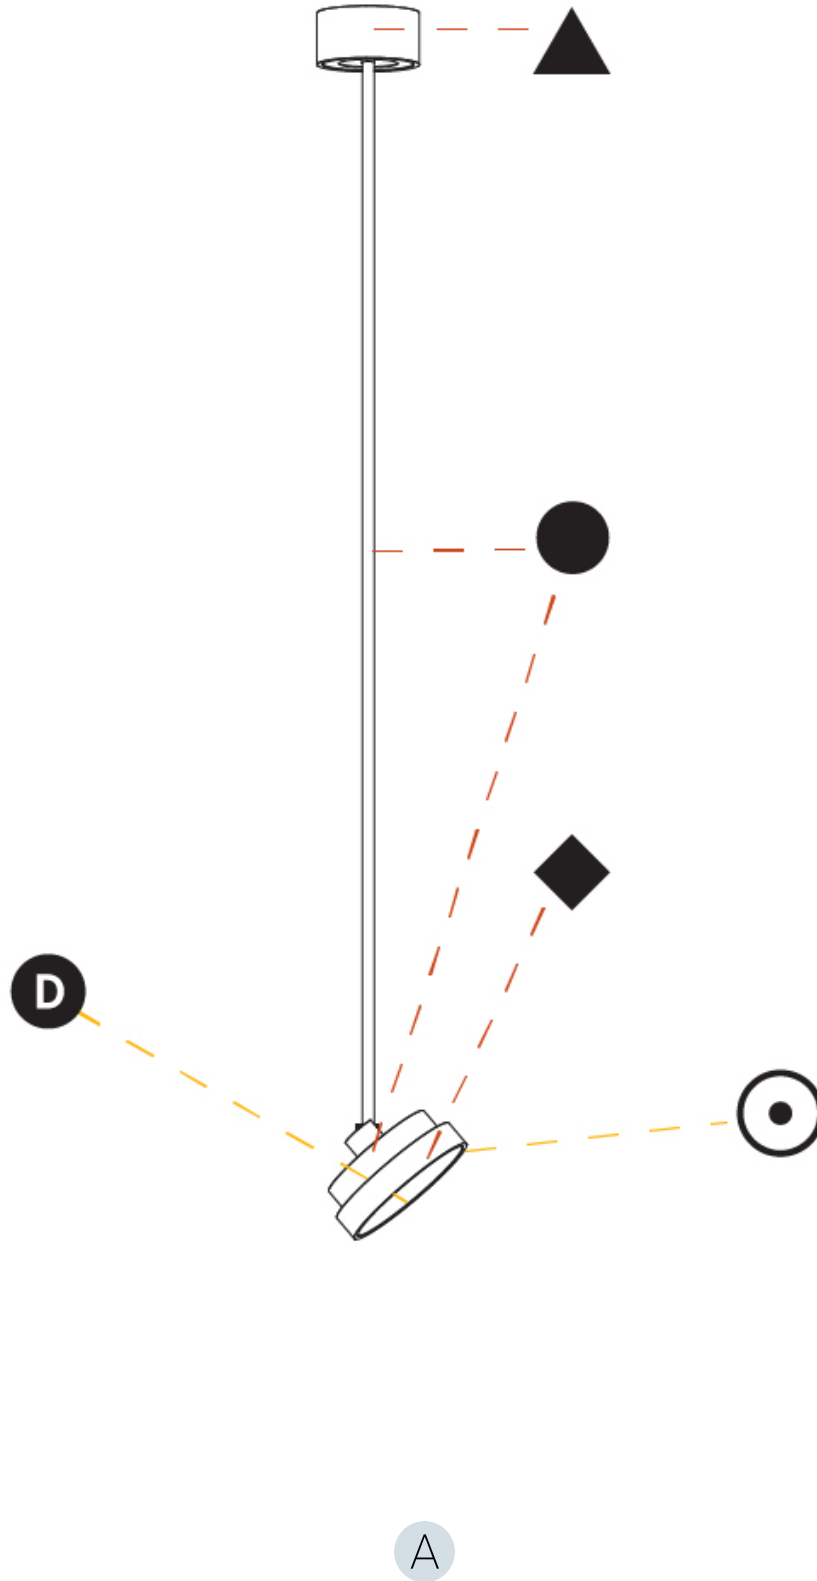

SIGN DIVA FLEX SUSPENSION

A30852-

PROJECT

TYPE

SPECIFIER

QUANTITY

DATE