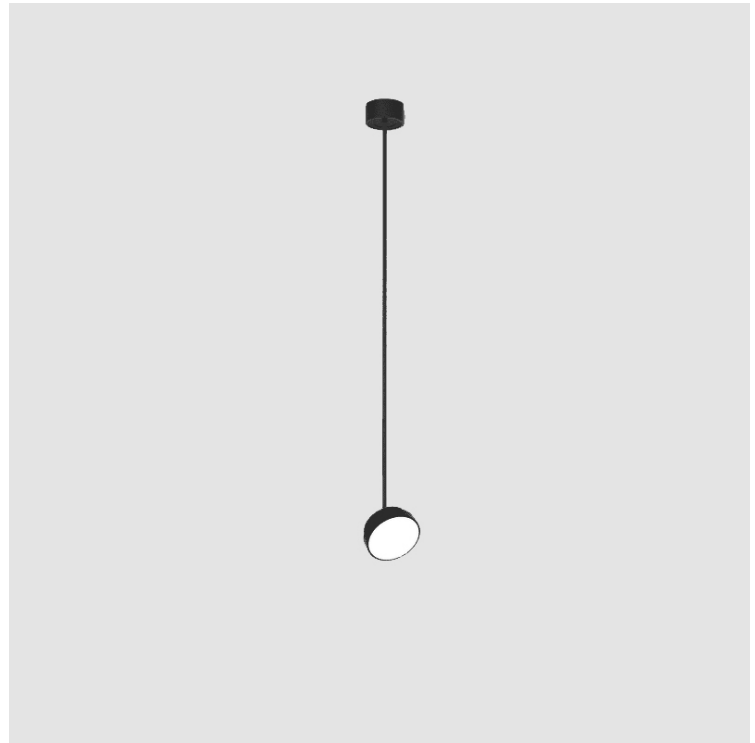

GENERAL

Series: Sign Diva Flex
Subseries: Sign Diva Flex
Partner: Prolicht
Division: Architectural
Installation: Suspension
Product Type: Pendant
Mounting Location: Ceiling
Light Distribution: Adjustable

PHYSICAL

Shape: Round
Diameter (mm): 200
Diameter (in): 7 7/8
Height (mm): 1620
Height (in): 63 3/4
Weight (kg): 2.007
Weight (lbs): 4.42
Diffuser: PMMA - Opal / Micro-Prism / Sparkling Secret / Vintage Industrial
Fixture Finish: SSR / BKV / CWI / CRY / HAB / UFT / ITA / RUA / FTG / MYG / LOD / PUS / FRO / FUP / KIA / POP / BLS / SPG / MEY / GOH / CHC / COM / ABZ / JAG / OBR / MOS / ROR
Fixture Material: PMMA / Extruded Aluminum / Steel

ELECTRICAL

Lamp Type: LED (Zhaga Standard)
Input Wattage (W): 12.1
Total Output Wattage (W): 11
Dimming: Tri-Mode (Non-Dimming and Phase Dimming (120Vac only) and 0-10V Dimming)
Driver Included: Yes
Driver Location: Integrated
Driver Type: Constant Current - Universal
Driver Class: Class 2
Input Voltage (V): 120 - 277
Constant Current (MA): 350

LED

Color Temperature (°K): 2700 / 3000 / 3500 / 4000
Max. Delivered Lumen (lm): 836 / 895 / 902 / 921
Nominal Lumen (lm): 1280 / 1370 / 1382 / 1410
CRI: >90 CRI
Lamp Life (hrs): 50000

OPTICAL

Adjustability: Rotational 170°; Tilt 90°

RATINGS AND CERTIFICATIONS

Certified By: Certified for North American Standards
IP rating: IP20

PROJECT
TYPE
SPECIFIER
QUANTITY
DATE