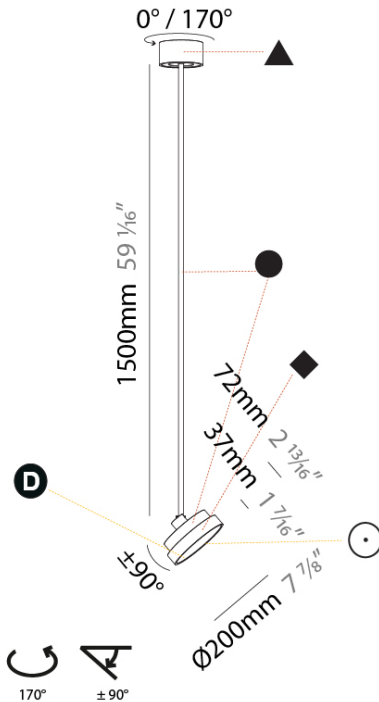

GENERAL

Series: Sign Diva Flex
Subseries: Sign Diva Flex
Partner: Prolicht
Division: Architectural
Installation: Suspension
Product Type: Pendant
Mounting Location: Ceiling
Light Distribution: Adjustable

PHYSICAL

Shape: Round
Diameter (mm): 200
Diameter (in): 7 7/8
Height (mm): 1620
Height (in): 63 3/4
Weight (kg): 2.007
Weight (lbs): 4.42
Diffuser: PMMA - Opal / Micro-Prism / Sparkling Secret / Vintage Industrial
Fixture Finish: SSR / BKV / CWI / CRY / HAB / UFT / ITA / RUA / FTG / MYG / LOD / PUS / FRO / FUP / KIA / POP / BLS / SPG / MEY / GOH / CHC / COM / ABZ / JAG / OBR / MOS / ROR
Fixture Material: PMMA / Extruded Aluminum / Steel

ELECTRICAL

Lamp Type: LED (Zhaga Standard)
Input Wattage (W): 12.1
Total Output Wattage (W): 11
Dimming: Tri-Mode (Non-Dimming and Phase Dimming (120Vac only) and 0-10V Dimming)
Driver Included: Yes
Driver Location: Integrated
Driver Type: Constant Current - Universal
Driver Class: Class 2
Input Voltage (V): 120 - 277
Constant Current (MA): 350

LED

Color Temperature (°K): 2700 / 3000 / 3500 / 4000
Max. Delivered Lumen (lm): 836 / 895 / 902 / 921
Nominal Lumen (lm): 1280 / 1370 / 1382 / 1410
CRI: >90 CRI
Lamp Life (hrs): 50000

OPTICAL

Adjustability: Rotational 170°; Tilt 90°

RATINGS AND CERTIFICATIONS

Certified By: Certified for North American Standards
IP rating: IP20

PROJECT
TYPE
SPECIFIER
QUANTITY
DATE