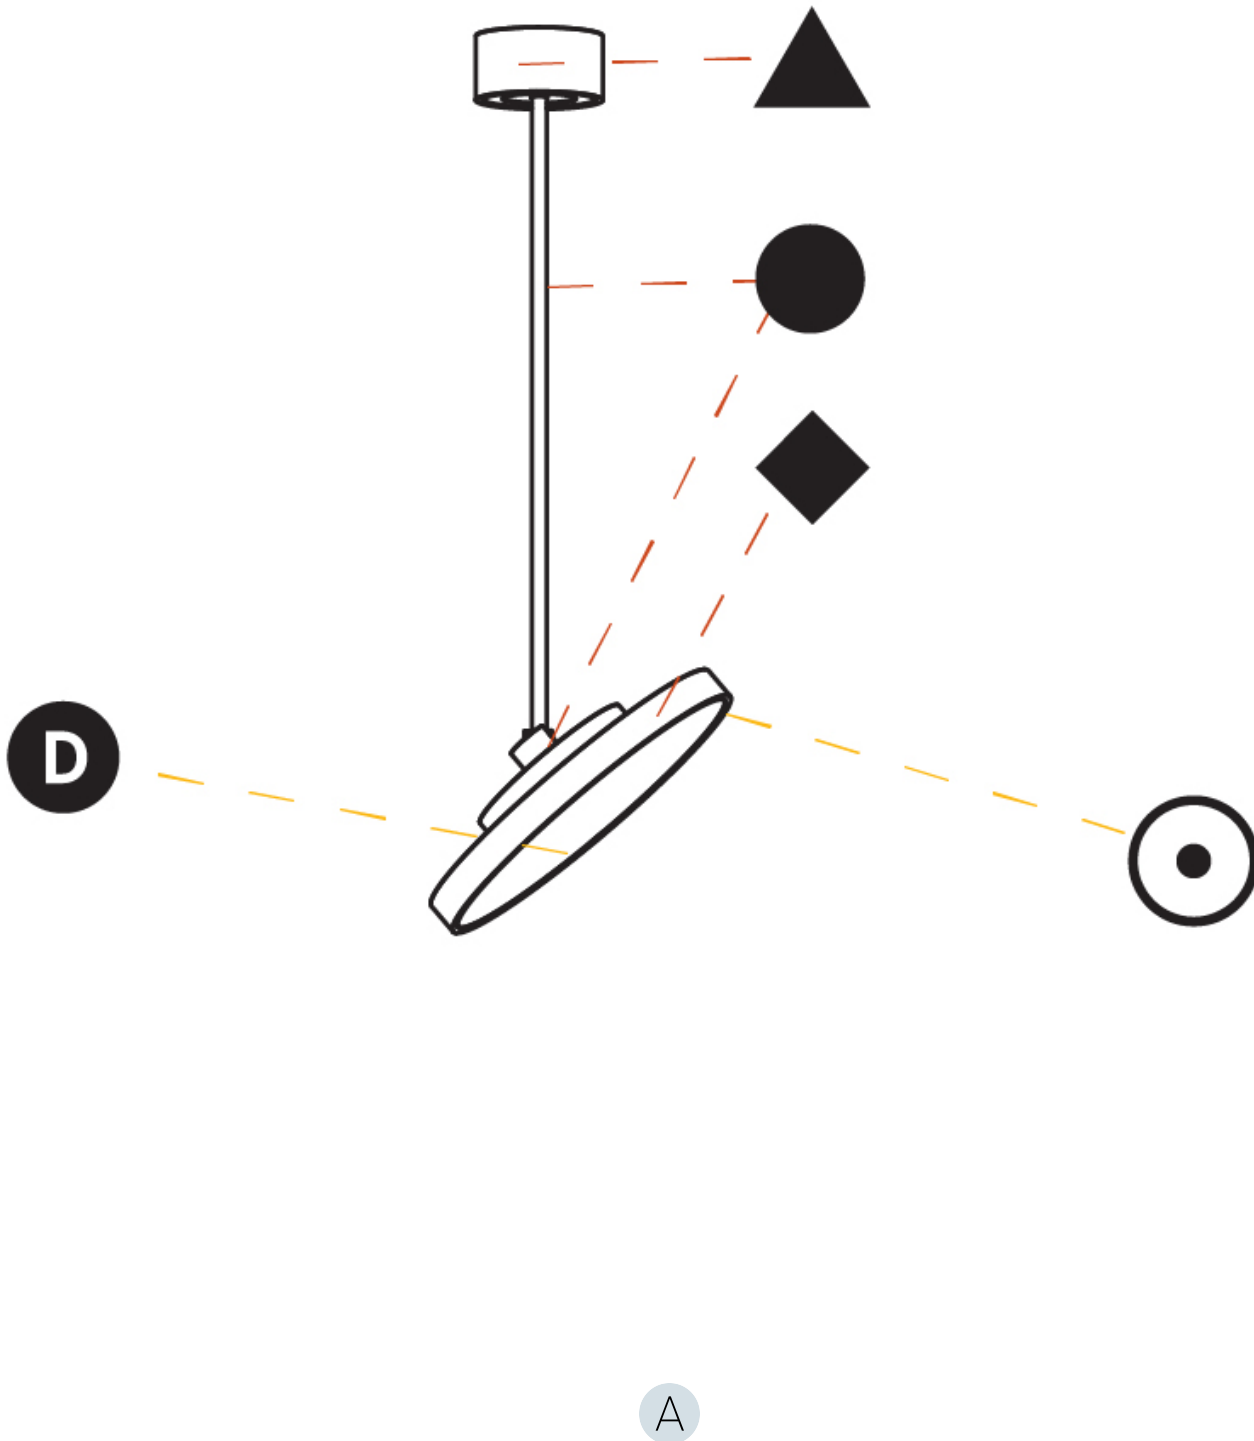

SIGN DIVA FLEX SUSPENSION

A30853-

PROJECT	_____
TYPE	_____
SPECIFIER	_____
QUANTITY	_____
DATE	_____