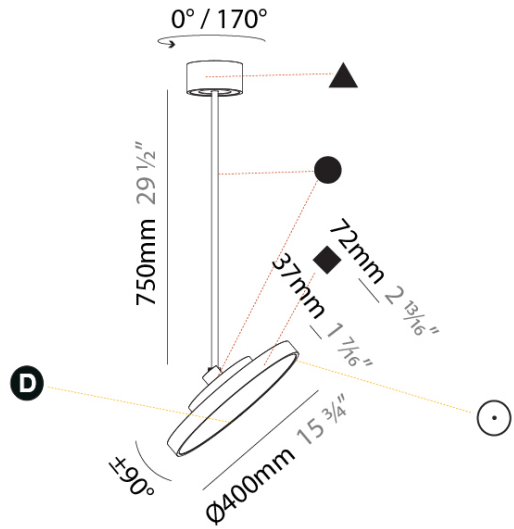

GENERAL

Series: Sign Diva Flex
Subseries: Sign Diva Flex
Partner: Prolicht
Division: Architectural
Installation: Suspension
Product Type: Pendant
Mounting Location: Ceiling
Light Distribution: Adjustable

PHYSICAL

Shape: Round
Diameter (mm): 400
Diameter (in): 15 3/4
Height (mm): 870
Height (in): 34 1/4
Weight (kg): 2.007
Weight (lbs): 4.42
Diffuser: PMMA - Opal / Micro-Prism / Sparkling Secret / Vintage Industrial
Fixture Finish: SSR / BKV / CWI / CRY / HAB / UFT / ITA / RUA / FTG / MYG / LOD / PUS / FRO / FUP / KIA / POP / BLS / SPG / MEY / GOH / CHC / COM / ABZ / JAG / OBR / MOS / ROR
Fixture Material: PMMA / Extruded Aluminum / Steel

ELECTRICAL

Lamp Type: LED (Zhaga Standard)
Input Wattage (W): 19.8
Total Output Wattage (W): 18
Dimming: Tri-Mode (Non-Dimming and Phase Dimming (120Vac only) and 0-10V Dimming)
Driver Included: Yes
Driver Location: Integrated
Driver Type: Constant Current - Universal
Driver Class: Class 2
Input Voltage (V): 120 - 277
Constant Current (MA): 500

LED

Color Temperature (°K): 2700 / 3000 / 3500 / 4000
Max. Delivered Lumen (lm): 1807 / 1943 / 1951 / 1991
Nominal Lumen (lm): 2250 / 2420 / 2430 / 2480
CRI: >90 CRI
Lamp Life (hrs): 50000

OPTICAL

Adjustability: Rotational 170°; Tilt 90°

RATINGS AND CERTIFICATIONS

Certified By: Certified for North American Standards
IP rating: IP20

PROJECT
TYPE
SPECIFIER
QUANTITY
DATE