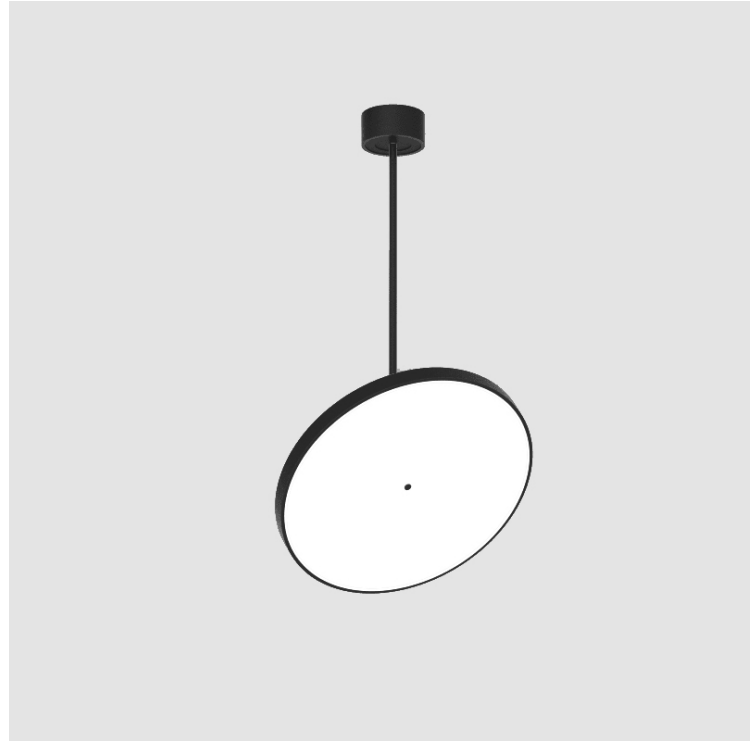

GENERAL

Series: Sign Diva Flex
Subseries: Sign Diva Flex
Partner: Prolicht
Division: Architectural
Installation: Suspension
Product Type: Pendant
Mounting Location: Ceiling
Light Distribution: Adjustable

PHYSICAL

Shape: Round
Diameter (mm): 570
Diameter (in): 22 7/16
Height (mm): 870
Height (in): 34 1/4
Weight (kg): 2.007
Weight (lbs): 4.42
Diffuser: PMMA - Opal / Micro-Prism / Sparkling Secret / Vintage Industrial
Fixture Finish: SSR / BKV / CWI / CRY / HAB / UFT / ITA / RUA / FTG / MYG / LOD / PUS / FRO / FUP / KIA / POP / BLS / SPG / MEY / GOH / CHC / COM / ABZ / JAG / OBR / MOS / ROR
Fixture Material: PMMA / Extruded Aluminum / Steel

ELECTRICAL

Lamp Type: LED (Zhaga Standard)
Input Wattage (W): 58.3
Total Output Wattage (W): 46.9
Dimming: Tri-Mode (Non-Dimming and Phase Dimming (120Vac only) and 0-10V Dimming)
Driver Included: Yes
Driver Location: Integrated
Driver Type: Constant Current - Universal
Driver Class: Class 2
Input Voltage (V): 120 - 277
Constant Current (MA): 350

LED

Color Temperature (°K): 2700 / 3000 / 3500 / 4000
Max. Delivered Lumen (lm): 4439 / 4759 / 4801 / 4899
Nominal Lumen (lm): 6199 / 6646 / 6705 / 6842
CRI: >90 CRI
Lamp Life (hrs): 50000

OPTICAL

Adjustability: Rotational 170°; Tilt 90°

RATINGS AND CERTIFICATIONS

Certified By: Certified for North American Standards
IP rating: IP20