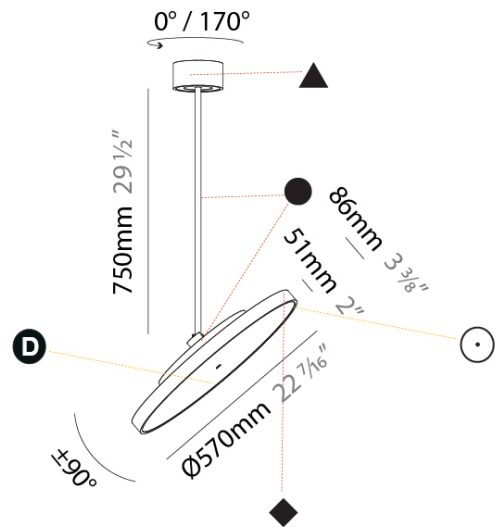

GENERAL

Series: Sign Diva Flex
Subseries: Sign Diva Flex
Partner: Prolicht
Division: Architectural
Installation: Suspension
Product Type: Pendant
Mounting Location: Ceiling
Light Distribution: Adjustable

PHYSICAL

Shape: Round
Diameter (mm): 570
Diameter (in): 22 7/16
Height (mm): 870
Height (in): 34 1/4
Weight (kg): 2.007
Weight (lbs): 4.42
Diffuser: PMMA - Opal / Micro-Prism / Sparkling Secret / Vintage Industrial
Fixture Finish: SSR / BKV / CWI / CRY / HAB / UFT / ITA / RUA / FTG / MYG / LOD / PUS / FRO / FUP / KIA / POP / BLS / SPG / MEY / GOH / CHC / COM / ABZ / JAG / OBR / MOS / ROR
Fixture Material: PMMA / Extruded Aluminum / Steel

ELECTRICAL

Lamp Type: LED (Zhaga Standard)
Input Wattage (W): 58.3
Total Output Wattage (W): 46.9
Dimming: Tri-Mode (Non-Dimming and Phase Dimming (120Vac only) and 0-10V Dimming)
Driver Included: Yes
Driver Location: Integrated
Driver Type: Constant Current - Universal
Driver Class: Class 2
Input Voltage (V): 120 - 277
Constant Current (MA): 350

LED

Color Temperature (°K): 2700 / 3000 / 3500 / 4000
Max. Delivered Lumen (lm): 4439 / 4759 / 4801 / 4899
Nominal Lumen (lm): 6199 / 6646 / 6705 / 6842
CRI: >90 CRI
Lamp Life (hrs): 50000

OPTICAL

Adjustability: Rotational 170°; Tilt 90°

RATINGS AND CERTIFICATIONS

Certified By: Certified for North American Standards
IP rating: IP20