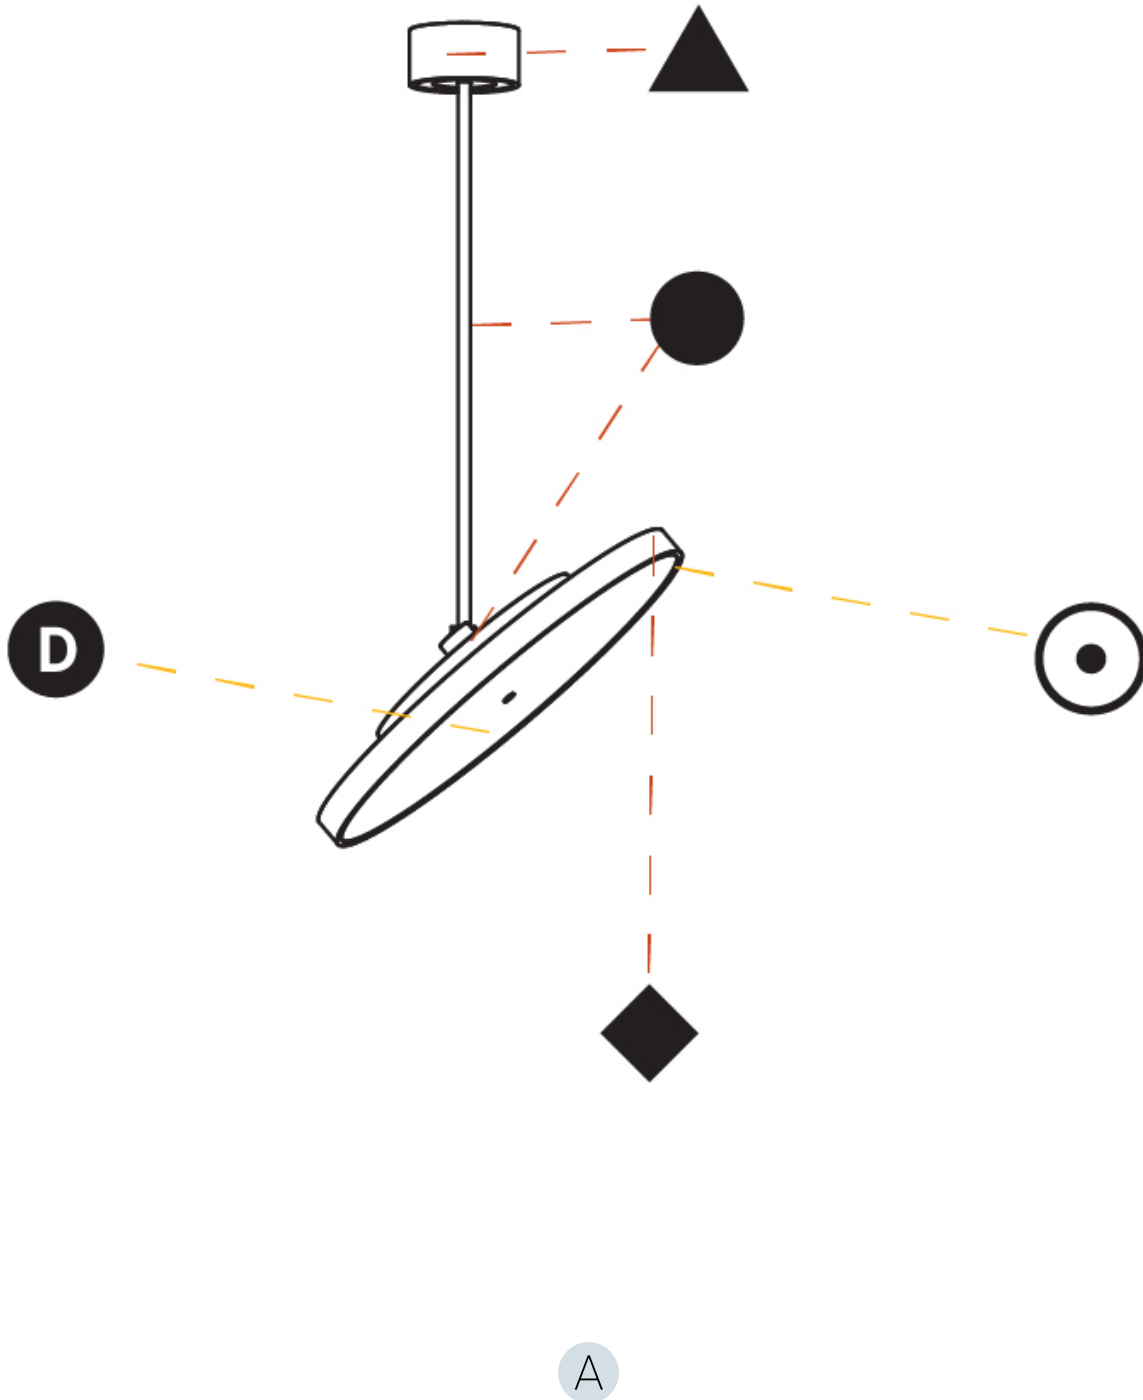

SIGN DIVA FLEX SUSPENSION

A30855-

PROJECT
TYPE
SPECIFIER
QUANTITY
DATE