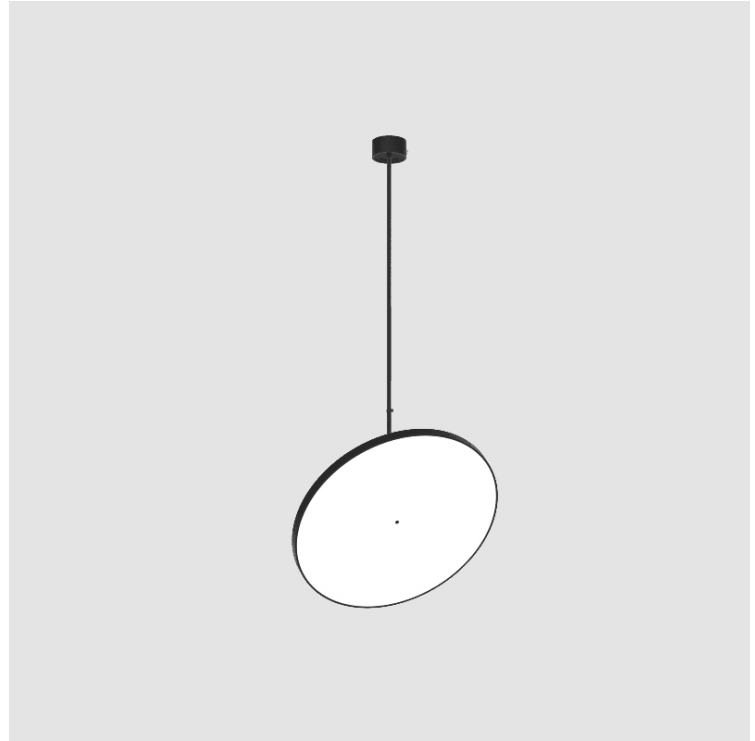

SIGN DIVA FLEX SUSPENSION

A30858-

base number	LED Dimming	Color Temperature	Finishes (Diamond)	Finishes (Triangle)	Finishes (Circle)	Diffuser
-------------	-------------	-------------------	--------------------	---------------------	-------------------	----------

PHYSICAL

Shape: Round
Diameter (mm): 850
Diameter (in): 33 7/16
Height (mm): 1620
Height (in): 63 3/4
Weight (kg): 2.007
Weight (lbs): 4.42
Diffuser: PMMA - Opal / Micro-Prism / Sparkling Secret / Vintage Industrial
Fixture Finish: SSR / BKV / CWI / CRY / HAB / UFT / ITA / RUA / FTG / MYG / LOD / PUS / FRO / FUP / KIA / POP / BLS / SPG / MEY / GOH / CHC / COM / ABZ / JAG / OBR / MOS / ROR
Fixture Material: PMMA / Extruded Aluminum / Steel

Adjustability: Rotational 170°; Tilt 90°
--

RATINGS AND CERTIFICATIONS

Certified By: Certified for North American Standards
IP rating: IP20

PROJECT
TYPE
SPECIFIER
QUANTITY
DATE

SIGN DIVA FLEX SUSPENSION

A30858-