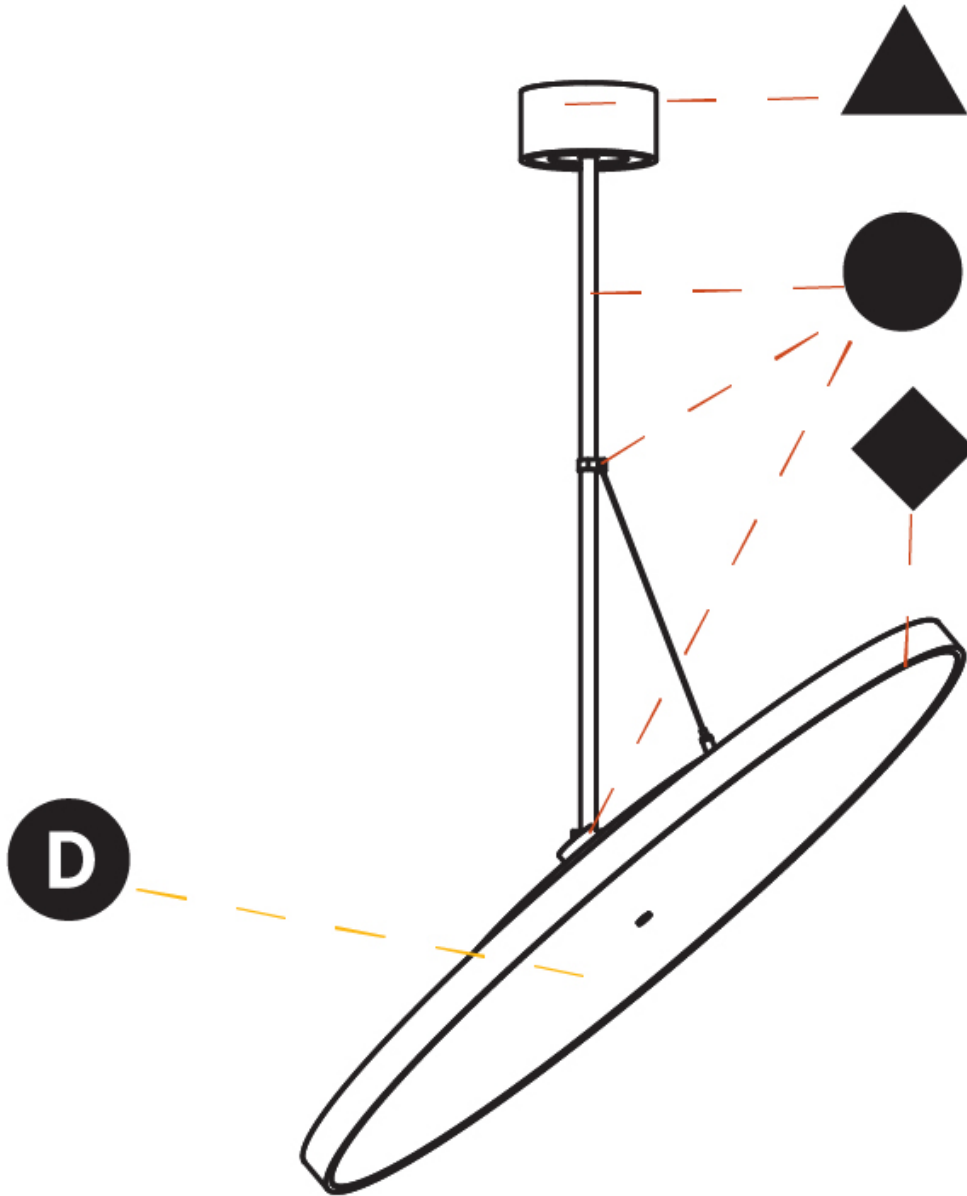

SIGN DIVA FLEX SUSPENSION

A30858-

PROJECT	_____
TYPE	_____
SPECIFIER	_____
QUANTITY	_____
DATE	_____

A