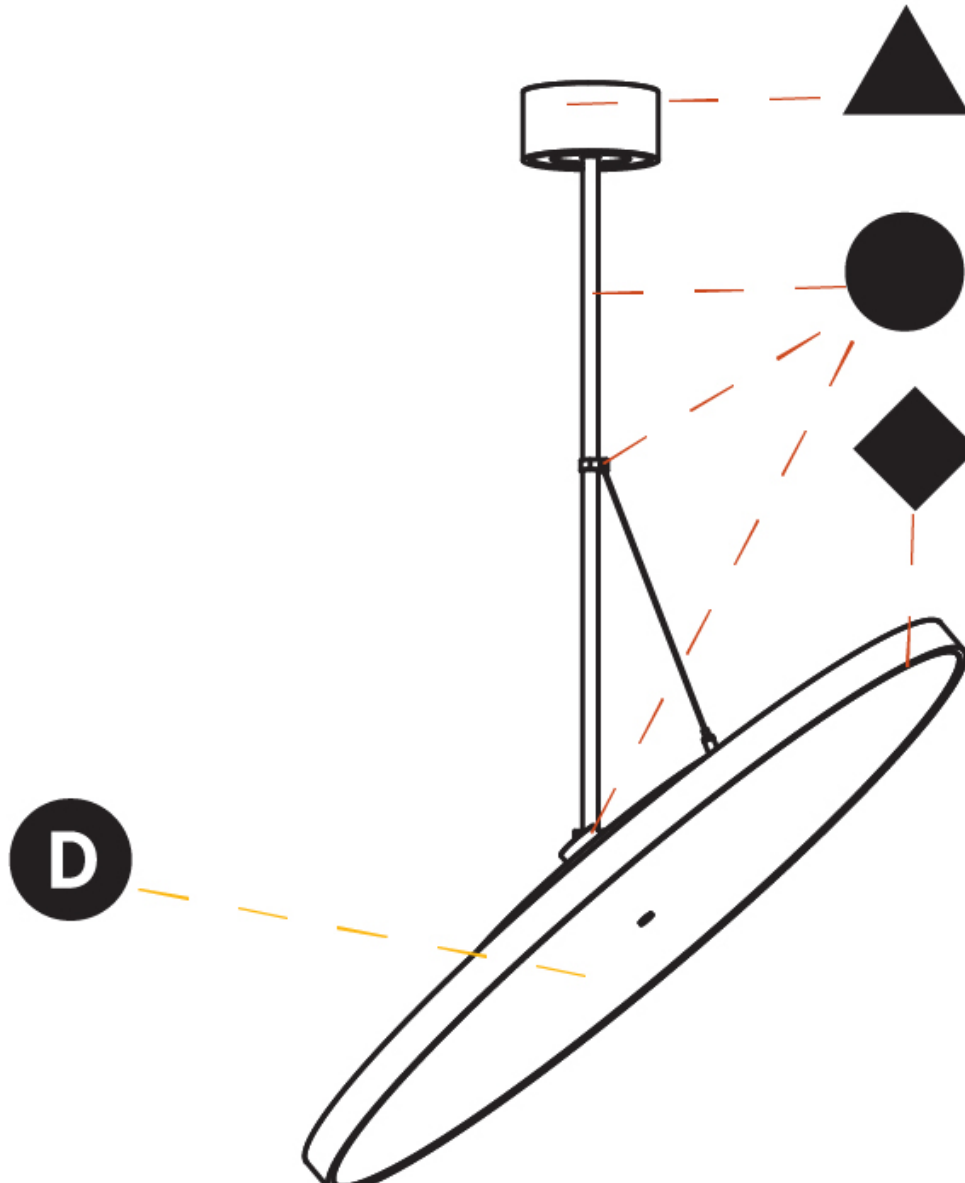

SIGN DIVA FLEX SUSPENSION

A30858-

PROJECT	_____
TYPE	_____
SPECIFIER	_____
QUANTITY	_____
DATE	_____

A