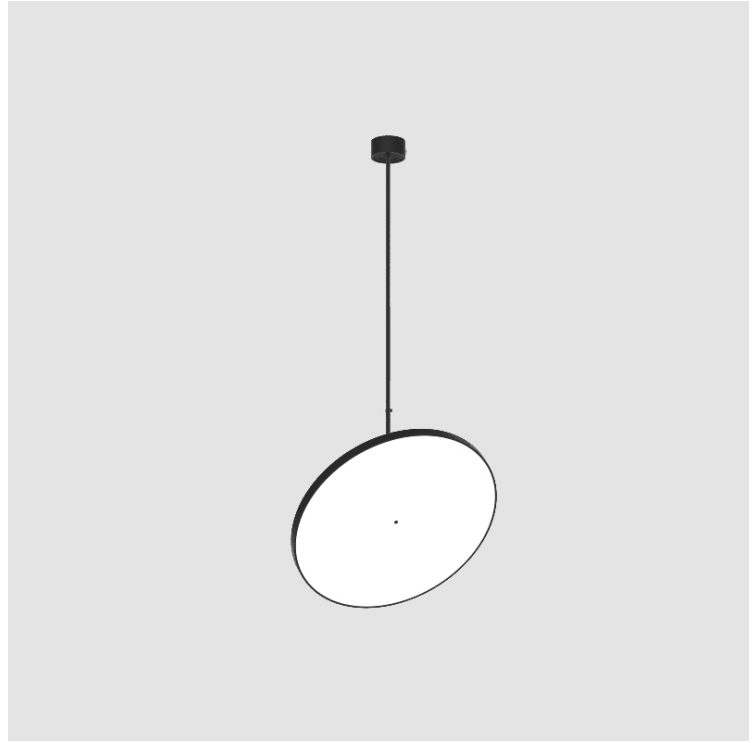

GENERAL

Series: Sign Diva Flex
Subseries: Sign Diva Flex
Partner: Prolicht
Division: Architectural
Installation: Suspension
Product Type: Pendant
Mounting Location: Ceiling
Light Distribution: Adjustable

PHYSICAL

Shape: Round
Diameter (mm): 850
Diameter (in): 33 7/16
Height (mm): 1620
Height (in): 63 3/4
Weight (kg): 2.007
Weight (lbs): 4.42
Diffuser: PMMA - Opal / Micro-Prism / Sparkling Secret / Vintage Industrial
Fixture Finish: SSR / BKV / CWI / CRY / HAB / UFT / ITA / RUA / FTG / MYG / LOD / PUS / FRO / FUP / KIA / POP / BLS / SPG / MEY / GOH / CHC / COM / ABZ / JAG / OBR / MOS / ROR
Fixture Material: PMMA / Extruded Aluminum / Steel

ELECTRICAL

Lamp Type: LED (Zhaga Standard)
Input Wattage (W): 96.8
Total Output Wattage (W): 76.8
Dimming: Tri-Mode (Non-Dimming and Phase Dimming (120Vac only) and 0-10V Dimming)
Driver Included: Yes
Driver Location: Integrated
Driver Type: Constant Current - Universal
Driver Class: Class 2
Input Voltage (V): 120 - 277
Constant Current (MA): 600

LED

Color Temperature (°K): 2700 / 3000 / 3500 / 4000
Max. Delivered Lumen (lm): 9094 / 9806 / 11375 / 11617
Nominal Lumen (lm): 10753 / 11596 / 13461 / 13736
CRI: >90 CRI
Lamp Life (hrs): 50000

OPTICAL

Adjustability: Rotational 170°; Tilt 90°

RATINGS AND CERTIFICATIONS

Certified By: Certified for North American Standards
IP rating: IP20