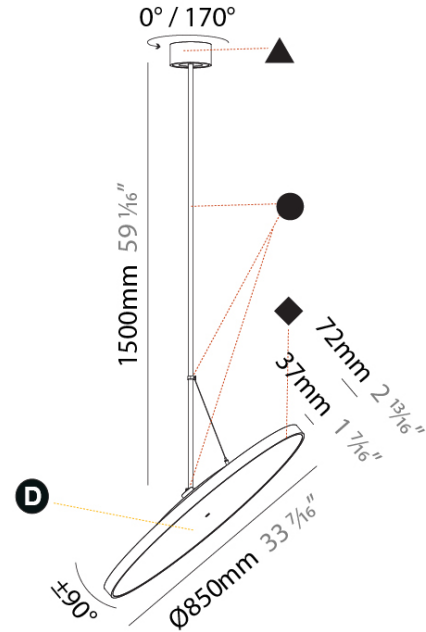

GENERAL

Series: Sign Diva Flex
Subseries: Sign Diva Flex
Partner: Prolicht
Division: Architectural
Installation: Suspension
Product Type: Pendant
Mounting Location: Ceiling
Light Distribution: Adjustable

PHYSICAL

Shape: Round
Diameter (mm): 850
Diameter (in): 33 7/16
Height (mm): 1620
Height (in): 63 3/4
Weight (kg): 2.007
Weight (lbs): 4.42
Diffuser: PMMA - Opal / Micro-Prism / Sparkling Secret / Vintage Industrial
Fixture Finish: SSR / BKV / CWI / CRY / HAB / UFT / ITA / RUA / FTG / MYG / LOD / PUS / FRO / FUP / KIA / POP / BLS / SPG / MEY / GOH / CHC / COM / ABZ / JAG / OBR / MOS / ROR
Fixture Material: PMMA / Extruded Aluminum / Steel

ELECTRICAL

Lamp Type: LED (Zhaga Standard)
Input Wattage (W): 96.8
Total Output Wattage (W): 76.8
Dimming: Tri-Mode (Non-Dimming and Phase Dimming (120Vac only) and 0-10V Dimming)
Driver Included: Yes
Driver Location: Integrated
Driver Type: Constant Current - Universal
Driver Class: Class 2
Input Voltage (V): 120 - 277
Constant Current (MA): 600

LED

Color Temperature (°K): 2700 / 3000 / 3500 / 4000
Max. Delivered Lumen (lm): 9094 / 9806 / 11375 / 11617
Nominal Lumen (lm): 10753 / 11596 / 13461 / 13736
CRI: >90 CRI
Lamp Life (hrs): 50000

OPTICAL

Adjustability: Rotational 170°; Tilt 90°

RATINGS AND CERTIFICATIONS

Certified By: Certified for North American Standards
IP rating: IP20