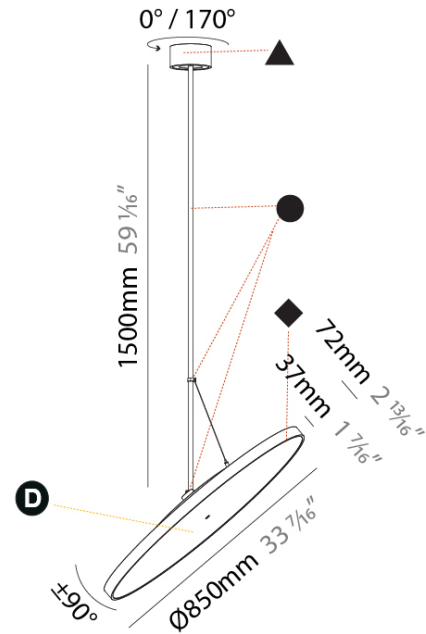

PHYSICAL

Shape: Round
Diameter (mm): 850
Diameter (in): 33 7/16
Height (mm): 1620
Height (in): 63 3/4
Weight (kg): 2.007
Weight (lbs): 4.42
Diffuser: PMMA - Opal / Micro-Prism / Sparkling Secret / Vintage Industrial
Fixture Finish: SSR / BKV / CWI / CRY / HAB / UFT / ITA / RUA / FTG / MYG / LOD / PUS / FRO / FUP / KIA / POP / BLS / SPG / MEY / GOH / CHC / COM / ABZ / JAG / OBR / MOS / ROR
Fixture Material: PMMA / Extruded Aluminum / Steel

LED

Color Temperature (°K): 2700 / 3000 / 3500 / 4000
Max. Delivered Lumen (lm): 9094 / 9806 / 11375 / 11617
Nominal Lumen (lm): 10753 / 11596 / 13461 / 13736
CRI: >90 CRI
Lamp Life (hrs): 50000

OPTICAL

Adjustability: Rotational 170°; Tilt 90°
--

RATINGS AND CERTIFICATIONS

Certified By: Certified for North American Standards
IP rating: IP20

PROJECT
TYPE
SPECIFIER
QUANTITY
DATE

SIGN DIVA FLEX SUSPENSION

A30858-