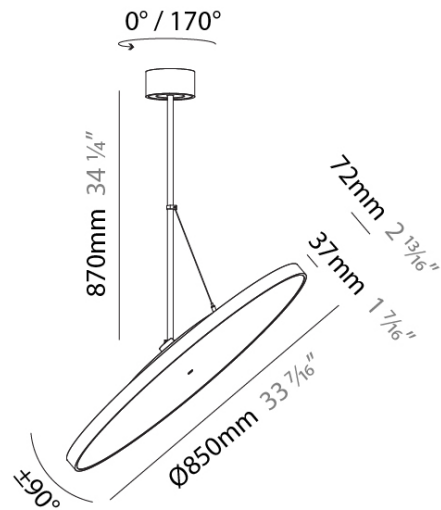

GENERAL

Series: Sign Diva Flex
Subseries: Sign Diva Flex
Partner: Prolicht
Division: Architectural
Installation: Suspension
Product Type: Pendant
Mounting Location: Ceiling
Light Distribution: Adjustable

PHYSICAL

Diameter (mm): 1100
Diameter (in): 43 5/16
Height (mm): 870
Height (in): 34 1/4
Weight (kg): 9
Weight (lbs): 11.2
Diffuser: PMMA - Opal / Micro-Prism / Sparkling Secret / Vintage Industrial
Fixture Finish: SSR / BKV / CWI / CRY / HAB / UFT / ITA / RUA / FTG / MYG / LOD / PUS / FRO / FUP / KIA / POP / BLS / SPG / MEY / GOH / CHC / COM / ABZ / JAG / OBR / MOS / ROR
Fixture Material: PMMA / Extruded Aluminum / Steel

ELECTRICAL

Lamp Type: LED (Zhaga Standard)
Input Wattage (W): 169.4
Total Output Wattage (W): 135
Dimming: Tri-Mode (Non-Dimming and Phase Dimming (120Vac only) and 0-10V Dimming)
Driver Included: Yes
Driver Location: Integrated
Driver Type: Constant Current - Universal
Driver Class: Class 2
Input Voltage (V): 120 - 277
Constant Current (MA): 600

LED

Color Temperature (°K): 2700 / 3000 / 3500 / 4000
Max. Delivered Lumen (lm): 16002 / 17172 / 19937 / 20344
Nominal Lumen (lm): 18992 / 20305 / 23575 / 24056
CRI: >90 CRI
Lamp Life (hrs): 50000

OPTICAL

Adjustability: Rotational 170°; Tilt 90°

RATINGS AND CERTIFICATIONS

Certified By: Certified for North American Standards
IP rating: IP20