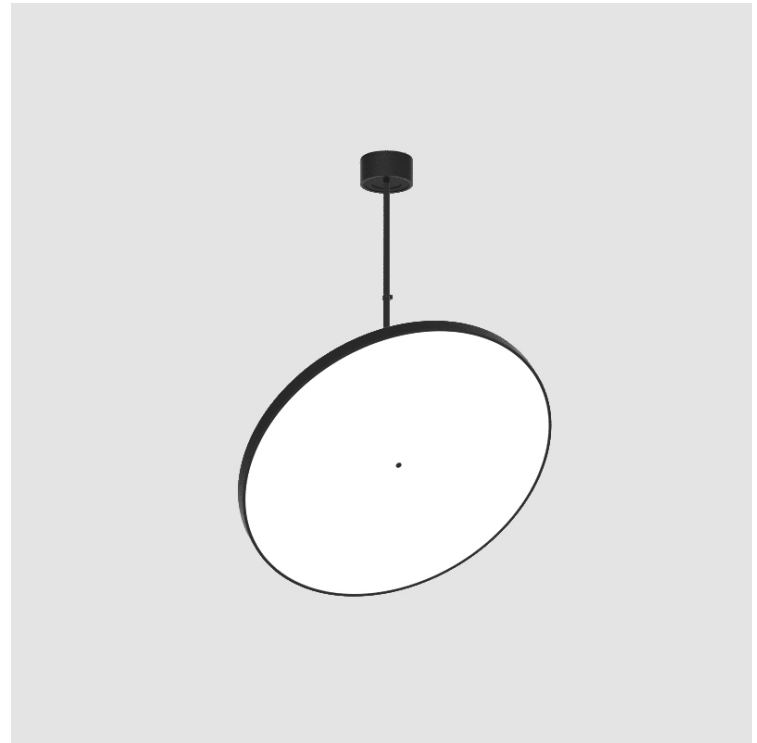

GENERAL

Series: Sign Diva Flex
Subseries: Sign Diva Flex
Partner: Prolicht
Division: Architectural
Installation: Suspension
Product Type: Pendant
Mounting Location: Ceiling
Light Distribution: Adjustable

PHYSICAL

Diameter (mm): 1100
Diameter (in): 43 5/16
Height (mm): 870
Height (in): 34 1/4
Weight (kg): 9
Weight (lbs): 11.2
Diffuser: PMMA - Opal / Micro-Prism / Sparkling Secret / Vintage Industrial
Fixture Finish: SSR / BKV / CWI / CRY / HAB / UFT / ITA / RUA / FTG / MYG / LOD / PUS / FRO / FUP / KIA / POP / BLS / SPG / MEY / GOH / CHC / COM / ABZ / JAG / OBR / MOS / ROR
Fixture Material: PMMA / Extruded Aluminum / Steel

ELECTRICAL

Lamp Type: LED (Zhaga Standard)
Input Wattage (W): 169.4
Total Output Wattage (W): 135
Dimming: Tri-Mode (Non-Dimming and Phase Dimming (120Vac only) and 0-10V Dimming)
Driver Included: Yes
Driver Location: Integrated
Driver Type: Constant Current - Universal
Driver Class: Class 2
Input Voltage (V): 120 - 277
Constant Current (MA): 600

LED

Color Temperature (°K): 2700 / 3000 / 3500 / 4000
Max. Delivered Lumen (lm): 16002 / 17172 / 19937 / 20344
Nominal Lumen (lm): 18992 / 20305 / 23575 / 24056
CRI: >90 CRI
Lamp Life (hrs): 50000

OPTICAL

Adjustability: Rotational 170°; Tilt 90°

RATINGS AND CERTIFICATIONS

Certified By: Certified for North American Standards
IP rating: IP20