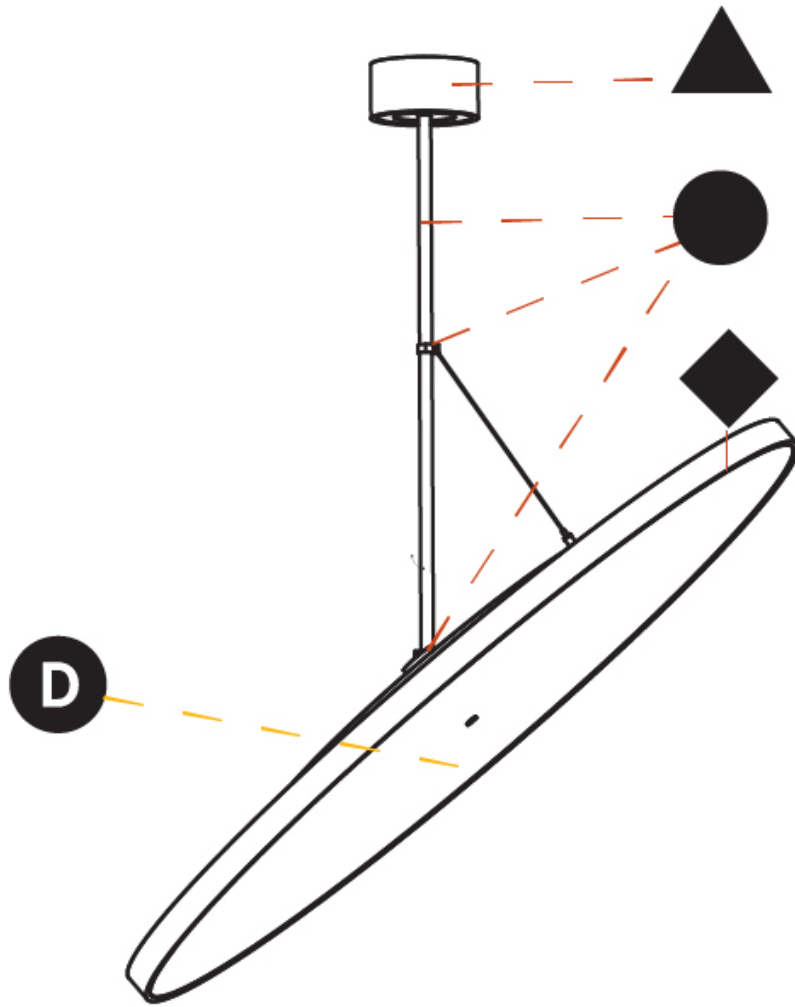

SIGN DIVA FLEX SUSPENSION

A30860-

PROJECT	_____
TYPE	_____
SPECIFIER	_____
QUANTITY	_____
DATE	_____

A