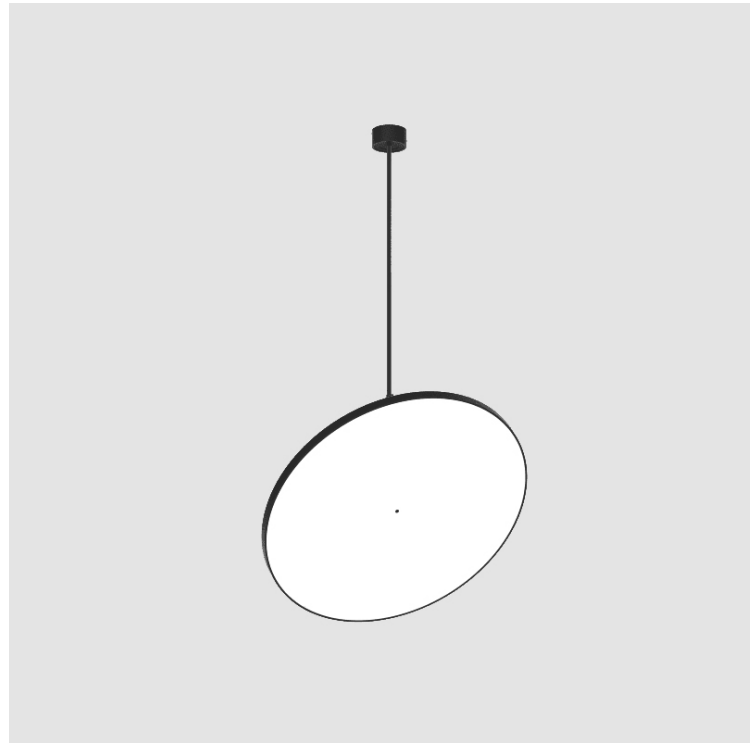

GENERAL

Series: Sign Diva Flex
Subseries: Sign Diva Flex
Partner: Prolicht
Division: Architectural
Installation: Suspension
Product Type: Pendant
Mounting Location: Ceiling
Light Distribution: Adjustable

PHYSICAL

Shape: Round
Diameter (mm): 1100
Diameter (in): 43 5/16
Height (mm): 1620
Height (in): 63 3/4
Weight (kg): 15.3
Weight (lbs): 33.66
Diffuser: PMMA - Opal / Micro-Prism / Sparkling Secret / Vintage Industrial
Fixture Finish: SSR / BKV / CWI / CRY / HAB / UFT / ITA / RUA / FTG / MYG / LOD / PUS / FRO / FUP / KIA / POP / BLS / SPG / MEY / GOH / CHC / COM / ABZ / JAG / OBR / MOS / ROR
Fixture Material: PMMA / Extruded Aluminum / Steel

ELECTRICAL

Lamp Type: LED (Zhaga Standard)
Input Wattage (W): 169.4
Total Output Wattage (W): 135
Dimming: Tri-Mode (Non-Dimming and Phase Dimming (120Vac only) and 0-10V Dimming)
Driver Included: Yes
Driver Location: Integrated
Driver Type: Constant Current - Universal
Driver Class: Class 2
Input Voltage (V): 120 - 277
Constant Current (MA): 600

LED

Color Temperature (°K): 2700 / 3000 / 3500 / 4000
Max. Delivered Lumen (lm): 16002 / 17172 / 19937 / 20344
Nominal Lumen (lm): 18992 / 20305 / 23575 / 24056
CRI: >90 CRI
Lamp Life (hrs): 50000

OPTICAL

Adjustability: Rotational 170°; Tilt 90°

RATINGS AND CERTIFICATIONS

Certified By: Certified for North American Standards
IP rating: IP20

PROJECT
TYPE
SPECIFIER
QUANTITY
DATE