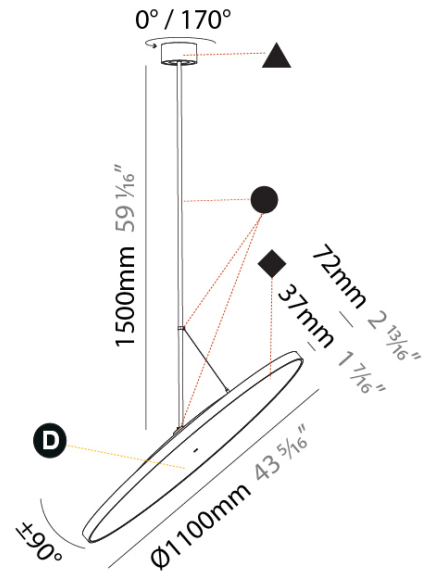

GENERAL

Series: Sign Diva Flex
Subseries: Sign Diva Flex
Partner: Prolicht
Division: Architectural
Installation: Suspension
Product Type: Pendant
Mounting Location: Ceiling
Light Distribution: Adjustable

PHYSICAL

Shape: Round
Diameter (mm): 1100
Diameter (in): 43 5/16
Height (mm): 1620
Height (in): 63 3/4
Weight (kg): 15.3
Weight (lbs): 33.66
Diffuser: PMMA - Opal / Micro-Prism / Sparkling Secret / Vintage Industrial
Fixture Finish: SSR / BKV / CWI / CRY / HAB / UFT / ITA / RUA / FTG / MYG / LOD / PUS / FRO / FUP / KIA / POP / BLS / SPG / MEY / GOH / CHC / COM / ABZ / JAG / OBR / MOS / ROR
Fixture Material: PMMA / Extruded Aluminum / Steel

ELECTRICAL

Lamp Type: LED (Zhaga Standard)
Input Wattage (W): 169.4
Total Output Wattage (W): 135
Dimming: Tri-Mode (Non-Dimming and Phase Dimming (120Vac only) and 0-10V Dimming)
Driver Included: Yes
Driver Location: Integrated
Driver Type: Constant Current - Universal
Driver Class: Class 2
Input Voltage (V): 120 - 277
Constant Current (MA): 600

LED

Color Temperature (°K): 2700 / 3000 / 3500 / 4000
Max. Delivered Lumen (lm): 16002 / 17172 / 19937 / 20344
Nominal Lumen (lm): 18992 / 20305 / 23575 / 24056
CRI: >90 CRI
Lamp Life (hrs): 50000

OPTICAL

Adjustability: Rotational 170°; Tilt 90°

RATINGS AND CERTIFICATIONS

Certified By: Certified for North American Standards
IP rating: IP20

PROJECT
TYPE
SPECIFIER
QUANTITY
DATE