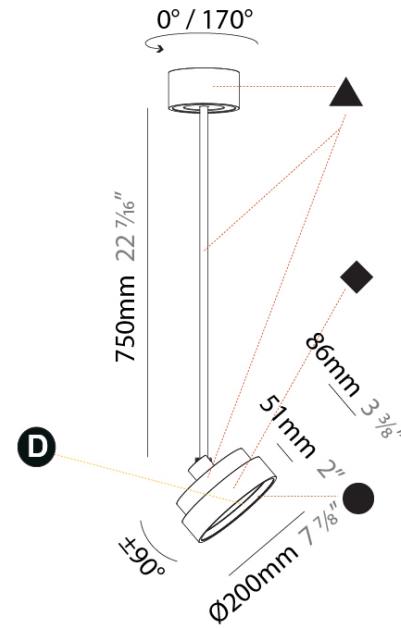

GENERAL

Series: Sign Diva Flex
Subseries: Sign Diva Flex Korona
Partner: Prolicht
Division: Architectural
Installation: Suspension
Product Type: Pendant
Mounting Location: Ceiling
Light Distribution: Adjustable

PHYSICAL

Shape: Round
Diameter (mm): 200
Diameter (in): 7 7/8
Height (mm): 870
Height (in): 34 1/4
Weight (kg): 2.007
Weight (lbs): 4.42
Diffuser: PMMA - Opal / Micro-Prism / Sparkling Secret / Vintage Industrial
Fixture Finish: SSR / BKV / CWI / CRY / HAB / UFT / ITA / RUA / FTG / MYG / LOD / PUS / FRO / FUP / KIA / POP / BLS / SPG / MEY / GOH / CHC / COM / ABZ / JAG / OBR / MOS / ROR
Fixture Material: PMMA / Extruded Aluminum / Steel

ELECTRICAL

Lamp Type: LED (Zhaga Standard)
Input Wattage (W): 12.1
Total Output Wattage (W): 11
Dimming: Tri-Mode (Non-Dimming and Phase Dimming (120Vac only) and 0-10V Dimming)
Driver Included: Yes
Driver Location: Integrated
Driver Type: Constant Current - Universal
Driver Class: Class 2
Input Voltage (V): 120 - 277
Constant Current (MA): 350

LED

Color Temperature (°K): 2700 / 3000 / 3500 / 4000
Max. Delivered Lumen (lm): 836 / 895 / 903 / 921
Nominal Lumen (lm): 1280 / 1370 / 1382 / 1410
CRI: >90 CRI
Lamp Life (hrs): 50000

OPTICAL

Adjustability: Rotational 170°; Tilt 90°

RATINGS AND CERTIFICATIONS

Certified By: Certified for North American Standards
IP rating: IP20