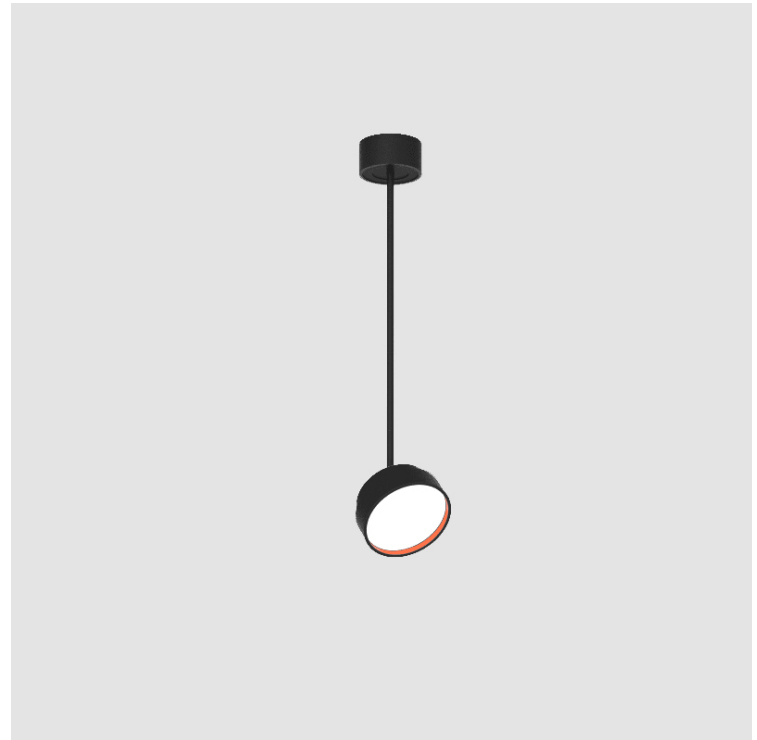

GENERAL

Series: Sign Diva Flex
Subseries: Sign Diva Flex Korona
Partner: Prolicht
Division: Architectural
Installation: Suspension
Product Type: Pendant
Mounting Location: Ceiling
Light Distribution: Adjustable

PHYSICAL

Shape: Round
Diameter (mm): 200
Diameter (in): 7 7/8
Height (mm): 870
Height (in): 34 1/4
Weight (kg): 2.007
Weight (lbs): 4.42
Diffuser: PMMA - Opal / Micro-Prism / Sparkling Secret / Vintage Industrial
Fixture Finish: SSR / BKV / CWI / CRY / HAB / UFT / ITA / RUA / FTG / MYG / LOD / PUS / FRO / FUP / KIA / POP / BLS / SPG / MEY / GOH / CHC / COM / ABZ / JAG / OBR / MOS / ROR
Fixture Material: PMMA / Extruded Aluminum / Steel

ELECTRICAL

Lamp Type: LED (Zhaga Standard)
Input Wattage (W): 12.1
Total Output Wattage (W): 11
Dimming: Tri-Mode (Non-Dimming and Phase Dimming (120Vac only) and 0-10V Dimming)
Driver Included: Yes
Driver Location: Integrated
Driver Type: Constant Current - Universal
Driver Class: Class 2
Input Voltage (V): 120 - 277
Constant Current (MA): 350

LED

Color Temperature (°K): 2700 / 3000 / 3500 / 4000
Max. Delivered Lumen (lm): 836 / 895 / 903 / 921
Nominal Lumen (lm): 1280 / 1370 / 1382 / 1410
CRI: >90 CRI
Lamp Life (hrs): 50000

OPTICAL

Adjustability: Rotational 170°; Tilt 90°

RATINGS AND CERTIFICATIONS

Certified By: Certified for North American Standards
IP rating: IP20