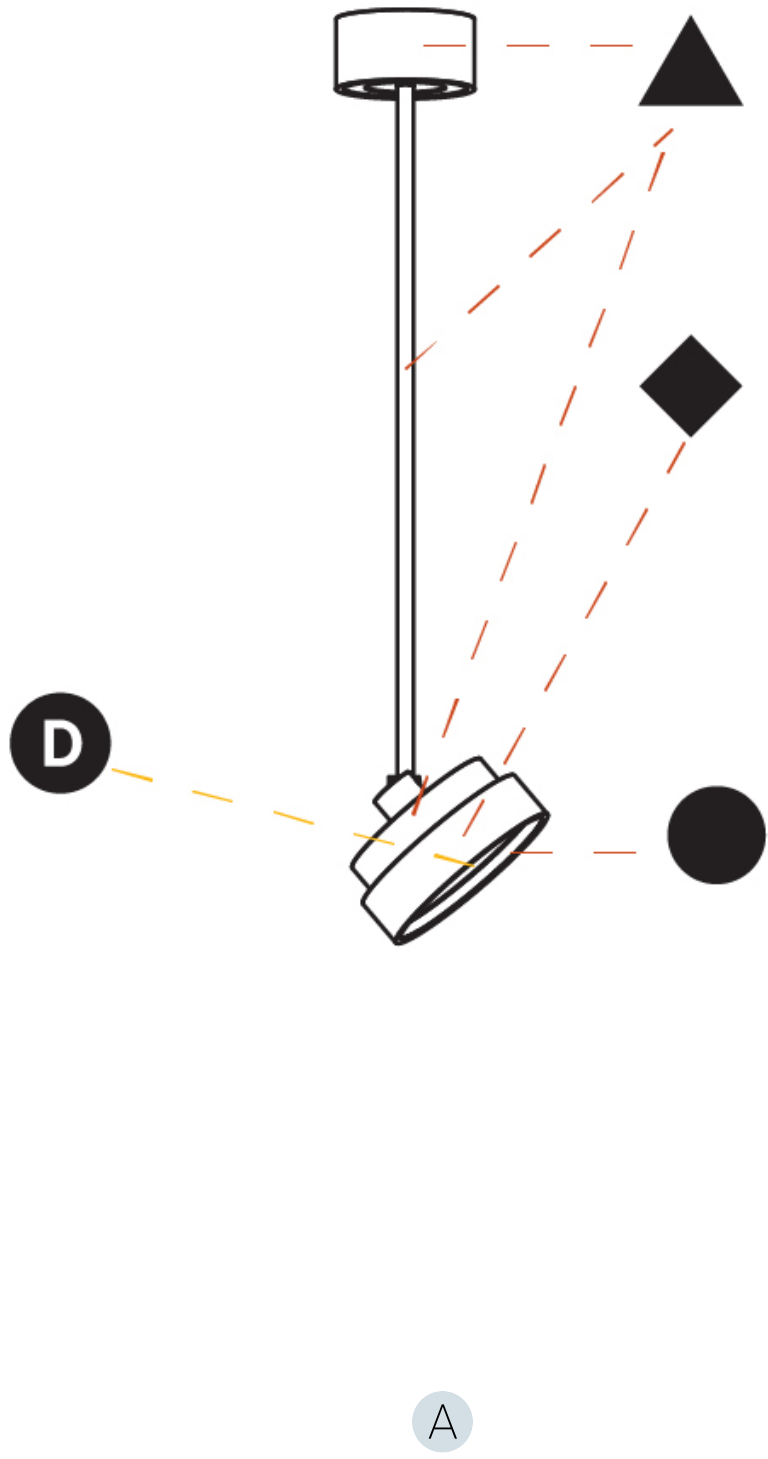

SIGN DIVA FLEX KORONA SUSPENSION

A30861-

PROJECT	_____
TYPE	_____
SPECIFIER	_____
QUANTITY	_____
DATE	_____