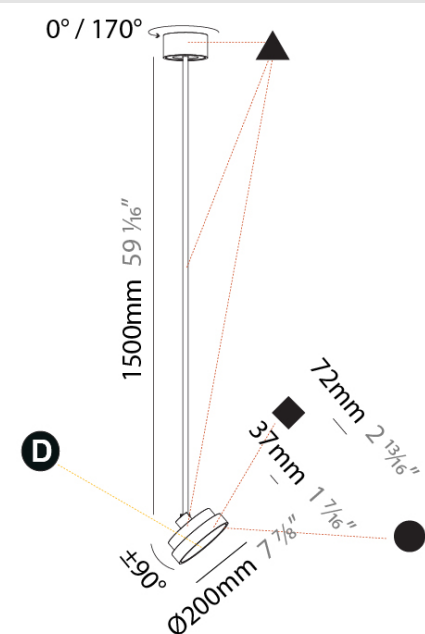

GENERAL

Series: Sign Diva Flex
Subseries: Sign Diva Flex Korona
Partner: Prolicht
Division: Architectural
Installation: Suspension
Product Type: Pendant
Mounting Location: Ceiling
Light Distribution: Adjustable

PHYSICAL

Shape: Round
Diameter (mm): 200
Diameter (in): 7 7/8
Height (mm): 1620
Height (in): 63 3/4
Weight (kg): 1.865
Weight (lbs): 4.1
Diffuser: PMMA - Opal / Micro-Prism / Sparkling Secret / Vintage Industrial
Fixture Finish: SSR / BKV / CWI / CRY / HAB / UFT / ITA / RUA / FTG / MYG / LOD / PUS / FRO / FUP / KIA / POP / BLS / SPG / MEY / GOH / CHC / COM / ABZ / JAG / OBR / MOS / ROR
Fixture Material: PMMA / Extruded Aluminum / Steel

ELECTRICAL

Lamp Type: LED (Zhaga Standard)
Input Wattage (W): 12.1
Total Output Wattage (W): 11
Dimming: Tri-Mode (Non-Dimming and Phase Dimming (120Vac only) and 0-10V Dimming)
Driver Included: Yes
Driver Location: Integrated
Driver Type: Constant Current - Universal
Driver Class: Class 2
Input Voltage (V): 120 - 277
Constant Current (MA): 350

LED

Color Temperature (°K): 3000 / 3500 / 4000
Max. Delivered Lumen (lm): 836 / 895 / 903 / 921
Nominal Lumen (lm): 1280 / 1370 / 1382 / 1410
CRI: >90 CRI
Lamp Life (hrs): 50000

OPTICAL

Adjustability: Rotational 170°; Tilt 90°

RATINGS AND CERTIFICATIONS

Certified By: Certified for North American Standards
IP rating: IP20