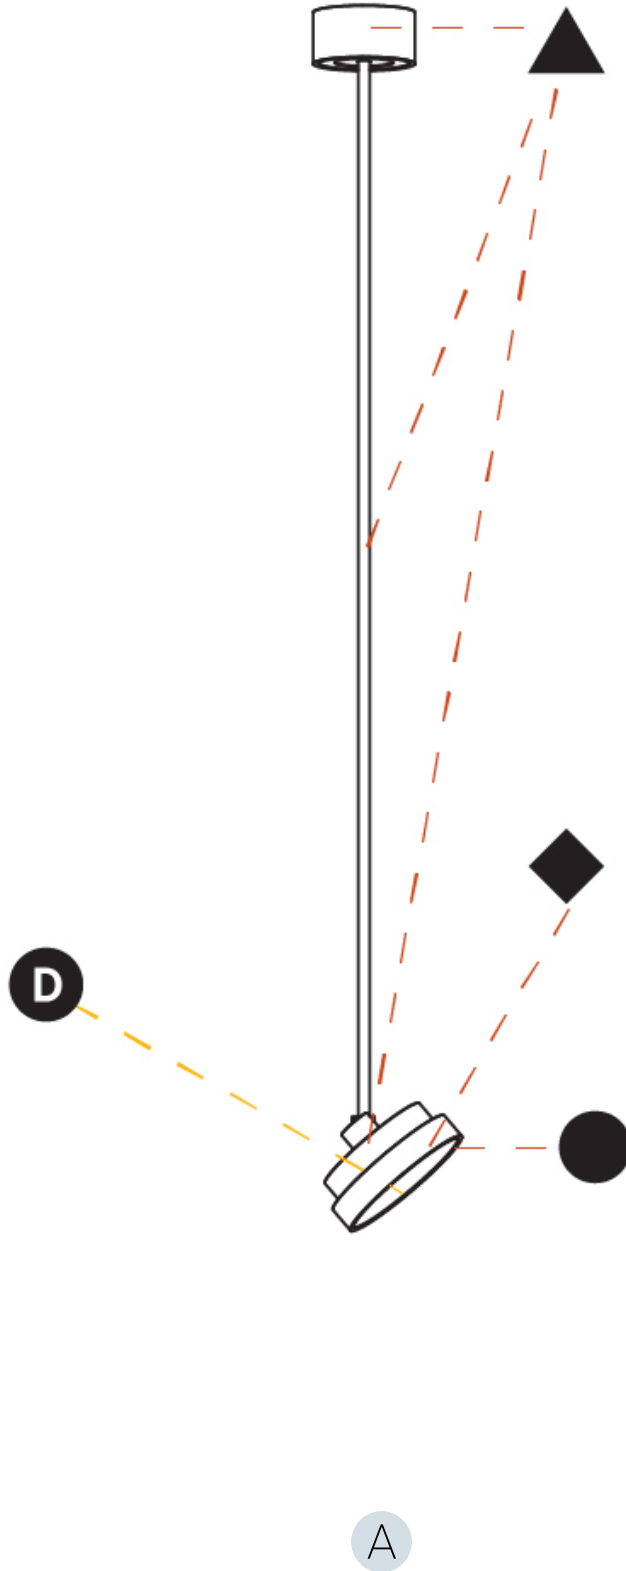

SIGN DIVA FLEX KORONA SUSPENSION

A30862-

PROJECT

TYPE

SPECIFIER

QUANTITY

DATE