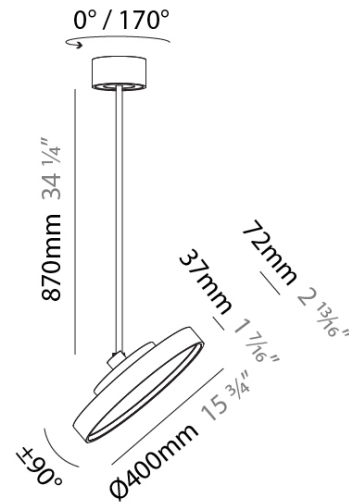

GENERAL

Series: Sign Diva Flex
Subseries: Sign Diva Flex Korona
Partner: Prolicht
Division: Architectural
Installation: Suspension
Product Type: Pendant
Mounting Location: Ceiling
Light Distribution: Adjustable

PHYSICAL

Shape: Round
Diameter (mm): 400
Diameter (in): 15 3/4
Height (mm): 870
Height (in): 34 1/4
Weight (kg): 3.5
Weight (lbs): 7.7
Diffuser: PMMA - Opal / Micro-Prism / Sparkling Secret / Vintage Industrial
Fixture Finish: SSR / BKV / CWI / CRY / HAB / UFT / ITA / RUA / FTG / MYG / LOD / PUS / FRO / FUP / KIA / POP / BLS / SPG / MEY / GOH / CHC / COM / ABZ / JAG / OBR / MOS / ROR
Fixture Material: PMMA / Extruded Aluminum / Steel

ELECTRICAL

Lamp Type: LED (Zhaga Standard)
Input Wattage (W): 19.8
Total Output Wattage (W): 18
Dimming: Tri-Mode (Non-Dimming and Phase Dimming (120Vac only) and 0-10V Dimming)
Driver Included: Yes
Driver Location: Integrated
Driver Type: Constant Current - Universal
Driver Class: Class 2
Input Voltage (V): 120 - 277
Constant Current (MA): 500

LED

Color Temperature (°K): 2700 / 3000 / 3500 / 4000
Max. Delivered Lumen (lm): 1807 / 1943 / 1951 / 1991
Nominal Lumen (lm): 2250 / 2420 / 2430 / 2480
CRI: >90 CRI
Lamp Life (hrs): 50000

RATINGS AND CERTIFICATIONS

Certified By: Certified for North American Standards
IP rating: IP20