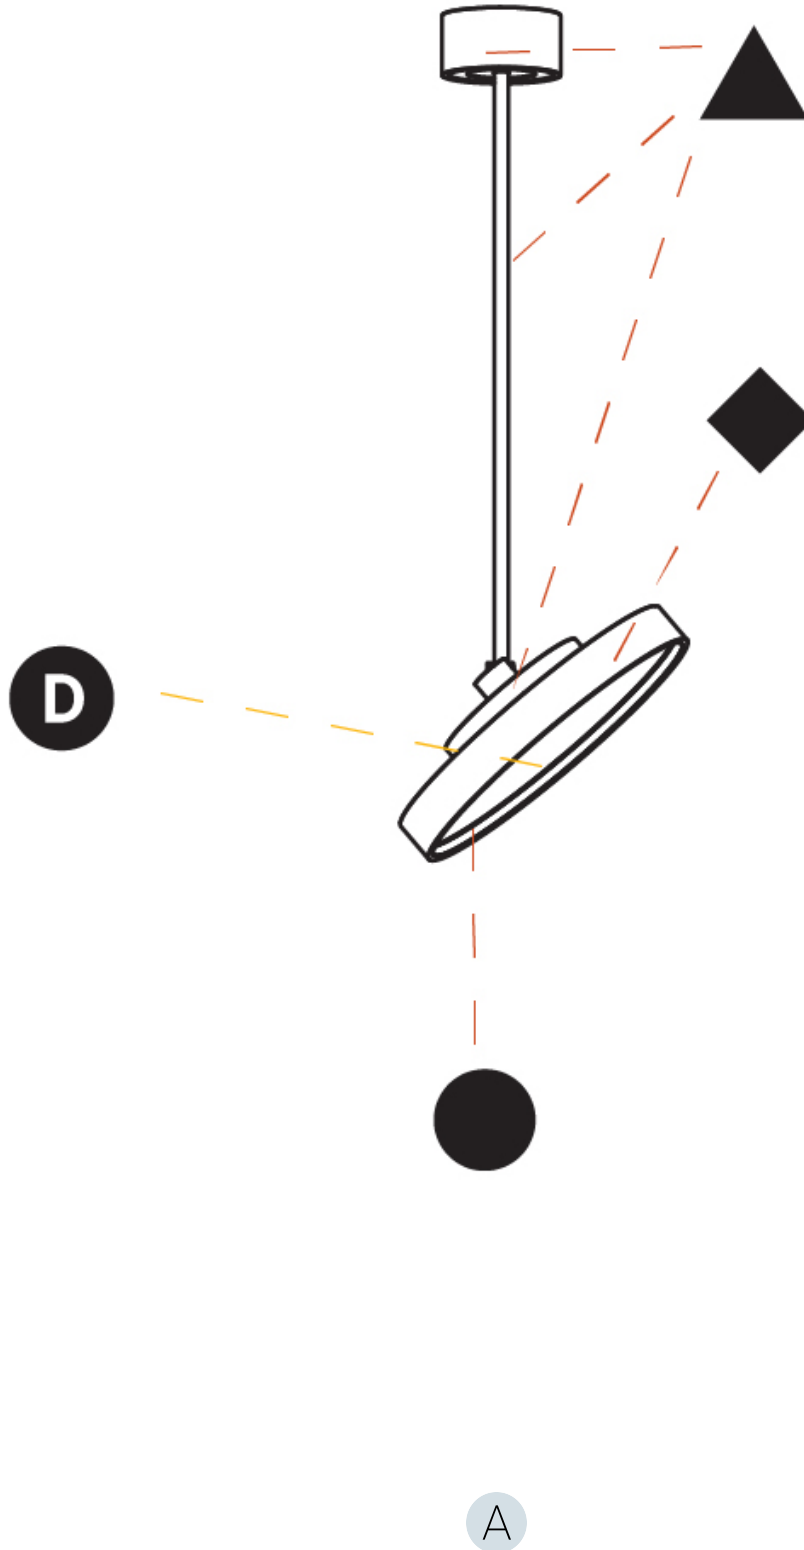

SIGN DIVA FLEX KORONA SUSPENSION

A30863-

PROJECT	_____
TYPE	_____
SPECIFIER	_____
QUANTITY	_____
DATE	_____