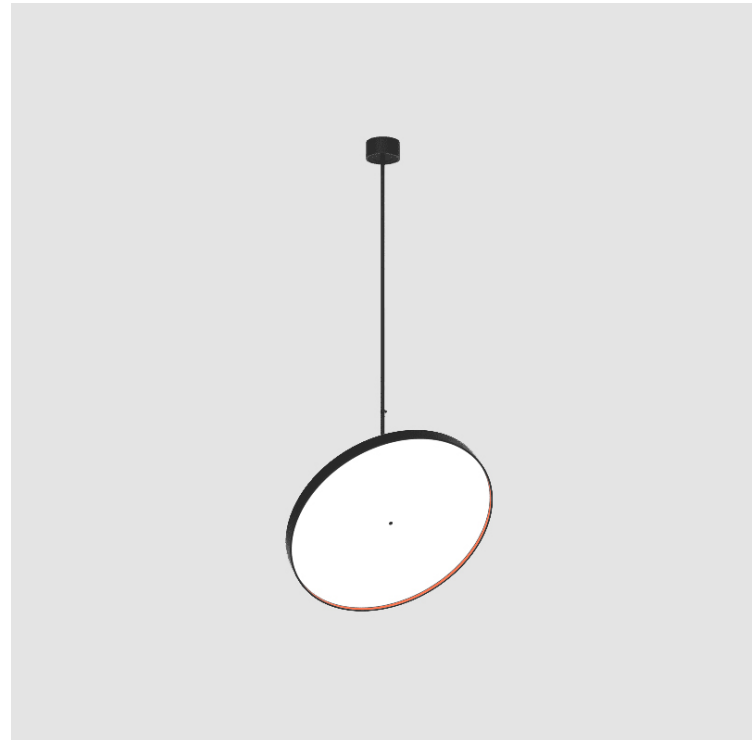

PROJECT	_____
TYPE	_____
SPECIFIER	_____
QUANTITY	_____
DATE	_____

SIGN DIVA FLEX KORONA SUSPENSION

A30868-

base number	LED	Color	Finishes	Finishes	Finishes	Finish	Diffuser
	Dimming	Temperature	(Diamond)	(Triangle)	(Circle)		

PHYSICAL

Shape: Round
Diameter (mm): 850
Diameter (in): 33 7/16
Height (mm): 1620
Height (in): 63 3/4
Weight (kg): 2.007
Weight (lbs): 4.42
Diffuser: PMMA - Opal / Micro-Prism / Sparkling Secret / Vintage Industrial
Fixture Finish: SSR / BKV / CWI / CRY / HAB / UFT / ITA / RUA / FTG / MYG / LOD / PUS / FRO / FUP / KIA / POP / BLS / SPG / MEY / GOH / CHC / COM / ABZ / JAG / OBR / MOS / ROR
Fixture Material: PMMA / Extruded Aluminum / Steel

LED

Color Temperature (°K): 2700 / 3000 / 3500 / 4000
Max. Delivered Lumen (lm): 9094 / 9806 / 11385 / 13736
Nominal Lumen (lm): 10753 / 11596 / 13461 / 13736
CRI: >90 CRI
Lamp Life (hrs): 50000

OPTICAL

Adjustability: Rotational 170°; Tilt 90°
--

RATINGS AND CERTIFICATIONS

Certified By: Certified for North American Standards
IP rating: IP20

SIGN DIVA FLEX KORONA SUSPENSION

A30868-

PROJECT _____

TYPE _____

SPECIFIER _____