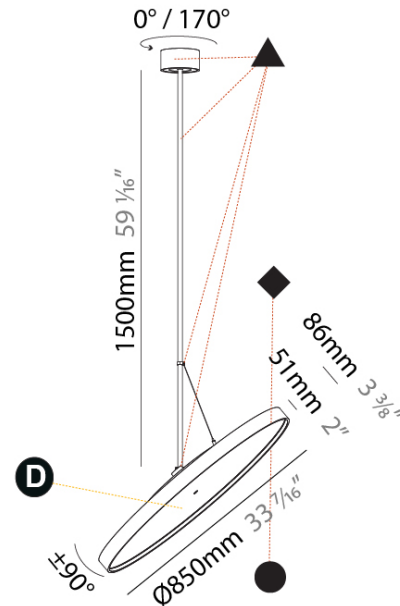

PHYSICAL

Shape: Round
Diameter (mm): 850
Diameter (in): 33 7/16
Height (mm): 1620
Height (in): 63 3/4
Weight (kg): 2.007
Weight (lbs): 4.42
Diffuser: PMMA - Opal / Micro-Prism / Sparkling Secret / Vintage Industrial
Fixture Finish: SSR / BKV / CWI / CRY / HAB / UFT / ITA / RUA / FTG / MYG / LOD / PUS / FRO / FUP / KIA / POP / BLS / SPG / MEY / GOH / CHC / COM / ABZ / JAG / OBR / MOS / ROR
Fixture Material: PMMA / Extruded Aluminum / Steel

LED

Color Temperature (°K): 2700 / 3000 / 3500 / 4000
Max. Delivered Lumen (lm): 9094 / 9806 / 11385 / 13736
Nominal Lumen (lm): 10753 / 11596 / 13461 / 13736
CRI: >90 CRI
Lamp Life (hrs): 50000

OPTICAL

Adjustability: Rotational 170°; Tilt 90°
--

RATINGS AND CERTIFICATIONS

Certified By: Certified for North American Standards
IP rating: IP20

SIGN DIVA FLEX KORONA SUSPENSION

A30868-

PROJECT _____

TYPE _____

SPECIFIER _____