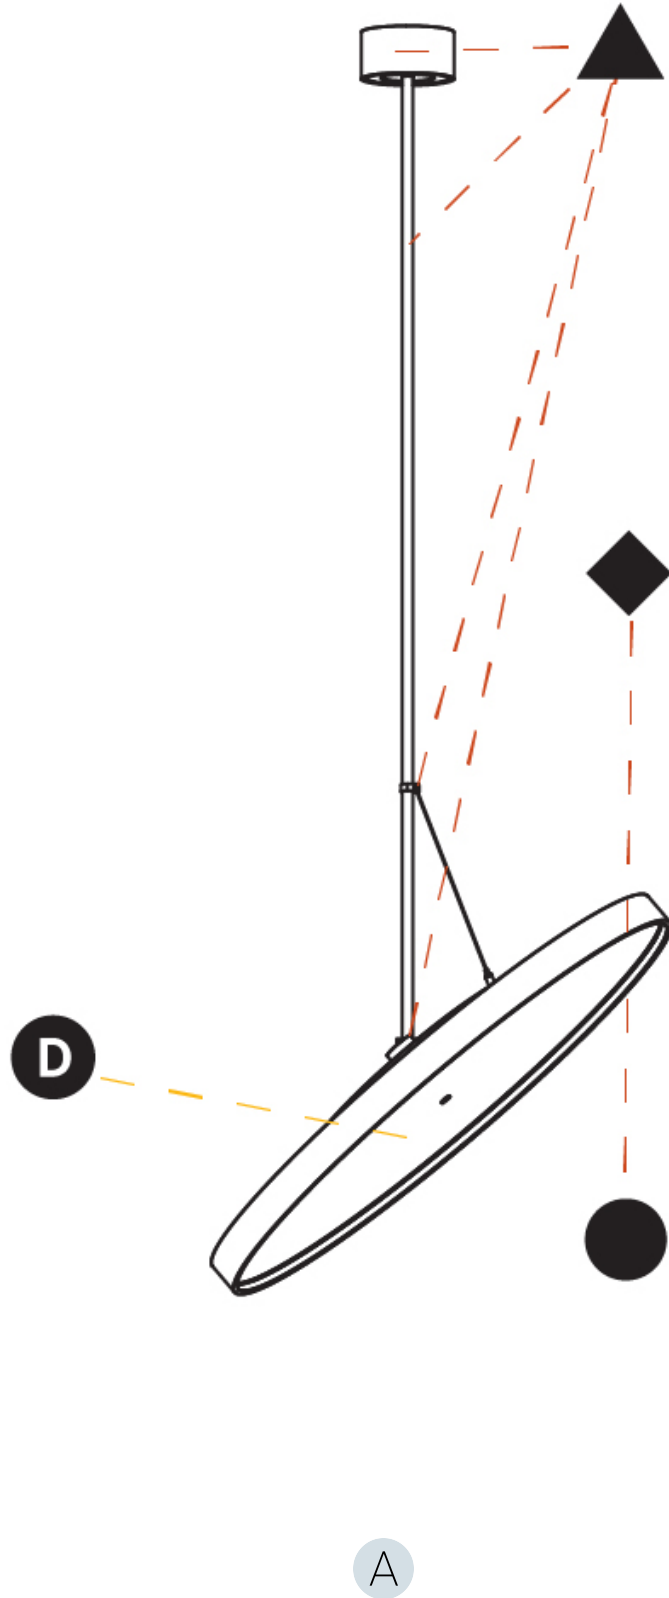

SIGN DIVA FLEX KORONA SUSPENSION

A30868-

PROJECT _____

TYPE _____

SPECIFIER _____

QUANTITY _____

DATE _____