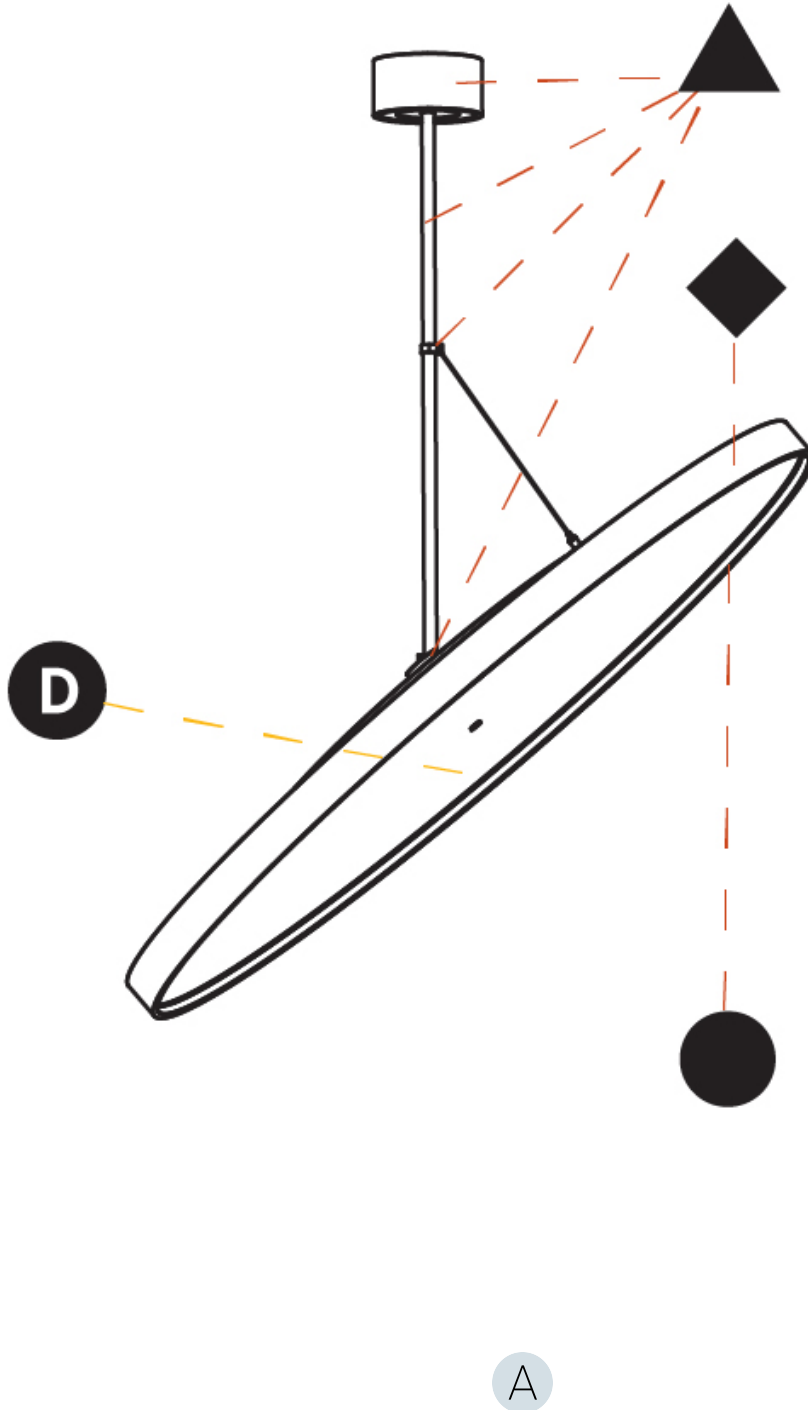

Adjustability: Rotational 170°; Tilt 90°

RATINGS AND CERTIFICATIONS

Certified By: Certified for North American Standards
 IP rating: IP20

SIGN DIVA FLEX KORONA SUSPENSION

A30869-

PROJECT	_____
TYPE	_____
SPECIFIER	_____
QUANTITY	_____
DATE	_____