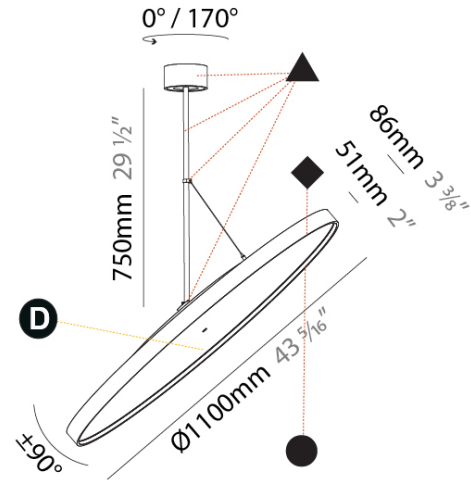

PHYSICAL

Diameter (mm): 1100
 Diameter (in): 43 5/16
 Height (mm): 870
 Height (in): 34 1/4
 Weight (kg): 15.3
 Weight (lbs): 33.66
 Diffuser: PMMA - Opal / Micro-Prism / Sparkling Secret / Vintage Industrial
 Fixture Finish: SSR / BKV / CWI / CRY / HAB / UFT / ITA / RUA / FTG / MYG / LOD / PUS / FRO / FUP / KIA / POP / BLS / SPG / MEY / GOH / CHC / COM / ABZ / JAG / OBR / MOS / ROR
 Fixture Material: PMMA / Extruded Aluminum / Steel

Adjustability: Rotational 170°; Tilt 90°

RATINGS AND CERTIFICATIONS

Certified By: Certified for North American Standards
 IP rating: IP20

SIGN DIVA FLEX KORONA SUSPENSION

A30869-

PROJECT	_____
TYPE	_____
SPECIFIER	_____
QUANTITY	_____
DATE	_____