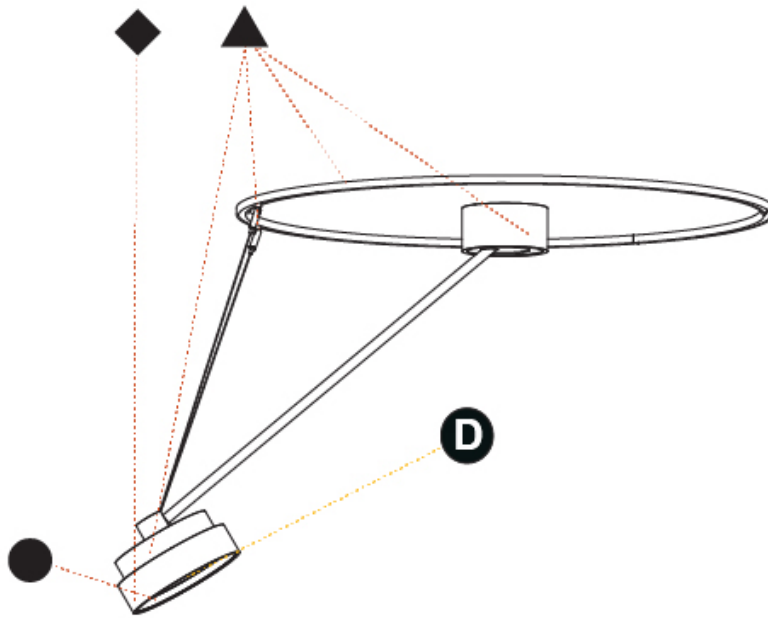

SIGN DIVA DANCER SUSPENSION

A30871-

PROJECT
TYPE
SPECIFIER
QUANTITY
DATE

A