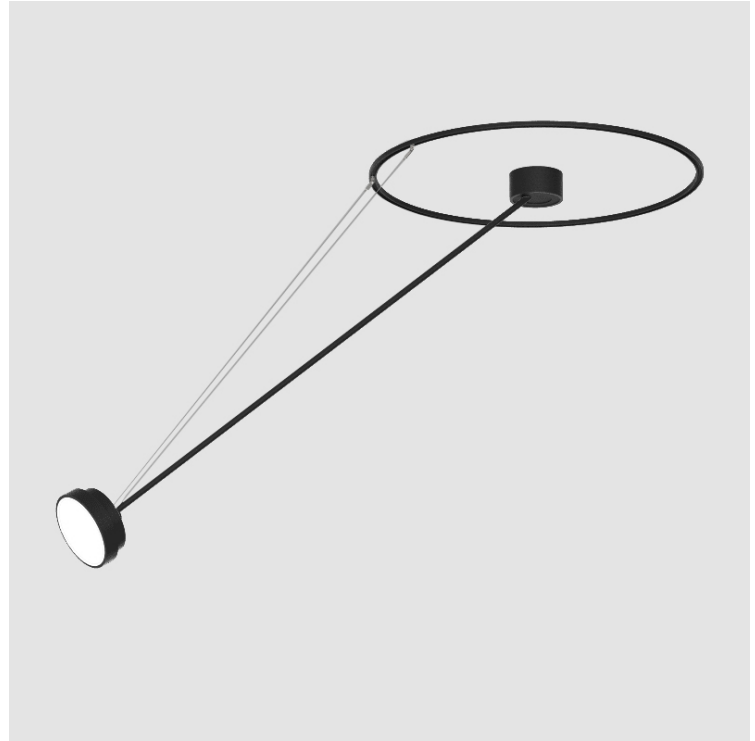

GENERAL

Series: Sign Diva Dancer
Subseries: Sign Diva Dancer
Partner: Prolicht
Division: Architectural
Installation: Suspension
Product Type: Pendant
Mounting Location: Ceiling
Light Distribution: Adjustable

PHYSICAL

Shape: Round
Diameter (mm): 200
Diameter (in): 7 7/8
Height (mm): 1620
Height (in): 63 3/4
Weight (kg): 3
Weight (lbs): 6.6
Diffuser: PMMA - Opal / Micro-Prism / Sparkling Secret / Vintage Industrial
Fixture Finish: SSR / BKV / CWI / CRY / HAB / UFT / ITA / RUA / FTG / MYG / LOD / PUS / FRO / FUP / KIA / POP / BLS / SPG / MEY / GOH / CHC / COM / ABZ / JAG / OBR / MOS / ROR
Fixture Material: PMMA / Extruded Aluminum / Steel

ELECTRICAL

Lamp Type: LED (Zhaga Standard)
Input Wattage (W): 12.1
Total Output Wattage (W): 11
Dimming: Tri-Mode (Non-Dimming and Phase Dimming (120Vac only) and 0-10V Dimming)
Driver Included: Yes
Driver Location: Integrated
Driver Type: Constant Current - Universal
Driver Class: Class 2
Input Voltage (V): 120 - 277
Constant Current (MA): 350

LED

Color Temperature (°K): 2700 / 3000 / 3500 / 4000
Max. Delivered Lumen (lm): 836 / 895 / 903 / 921
Nominal Lumen (lm): 1280 / 1370 / 1382 / 1410
CRI: >90 CRI
Lamp Life (hrs): 50000

OPTICAL

Adjustability: Rotational Canopy 170°; Tilting Canopy ±50°; Tilting Head ±90°

RATINGS AND CERTIFICATIONS

Certified By: Certified for North American Standards
IP rating: IP20