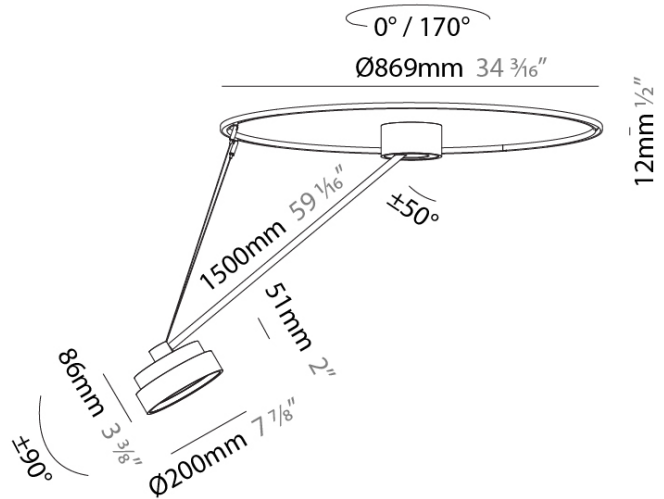

GENERAL

Series: Sign Diva Dancer
Subseries: Sign Diva Dancer
Partner: Prolicht
Division: Architectural
Installation: Suspension
Product Type: Pendant
Mounting Location: Ceiling
Light Distribution: Adjustable

PHYSICAL

Shape: Round
Diameter (mm): 200
Diameter (in): 7 7/8
Height (mm): 1620
Height (in): 63 3/4
Weight (kg): 3
Weight (lbs): 6.6
Diffuser: PMMA - Opal / Micro-Prism / Sparkling Secret / Vintage Industrial
Fixture Finish: SSR / BKV / CWI / CRY / HAB / UFT / ITA / RUA / FTG / MYG / LOD / PUS / FRO / FUP / KIA / POP / BLS / SPG / MEY / GOH / CHC / COM / ABZ / JAG / OBR / MOS / ROR
Fixture Material: PMMA / Extruded Aluminum / Steel

ELECTRICAL

Lamp Type: LED (Zhaga Standard)
Input Wattage (W): 12.1
Total Output Wattage (W): 11
Dimming: Tri-Mode (Non-Dimming and Phase Dimming (120Vac only) and 0-10V Dimming)
Driver Included: Yes
Driver Location: Integrated
Driver Type: Constant Current - Universal
Driver Class: Class 2
Input Voltage (V): 120 - 277
Constant Current (MA): 350

LED

Color Temperature (°K): 2700 / 3000 / 3500 / 4000
Max. Delivered Lumen (lm): 836 / 895 / 903 / 921
Nominal Lumen (lm): 1280 / 1370 / 1382 / 1410
CRI: >90 CRI
Lamp Life (hrs): 50000

OPTICAL

Adjustability: Rotational Canopy 170°; Tilting Canopy ±50°; Tilting Head ±90°

RATINGS AND CERTIFICATIONS

Certified By: Certified for North American Standards
IP rating: IP20

PROJECT
TYPE
SPECIFIER
QUANTITY
DATE