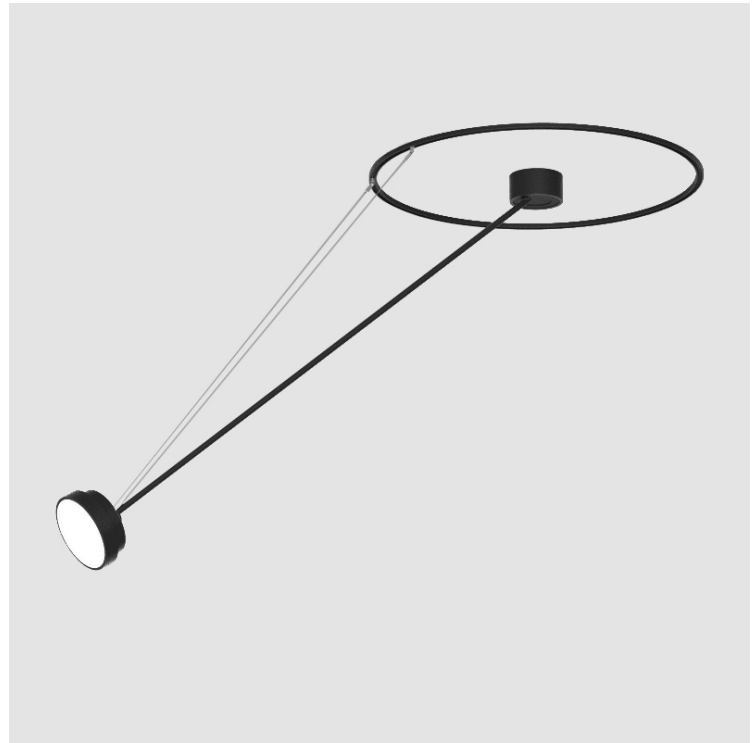

GENERAL

Series: Sign Diva Dancer
Subseries: Sign Diva Dancer
Partner: Prolicht
Division: Architectural
Installation: Suspension
Product Type: Pendant
Mounting Location: Ceiling
Light Distribution: Adjustable

PHYSICAL

Shape: Round
Diameter (mm): 200
Diameter (in): 7 7/8
Height (mm): 1620
Height (in): 63 3/4
Weight (kg): 3
Weight (lbs): 6.6
Diffuser: PMMA - Opal / Micro-Prism / Sparkling Secret / Vintage Industrial
Fixture Finish: SSR / BKV / CWI / CRY / HAB / UFT / ITA / RUA / FTG / MYG / LOD / PUS / FRO / FUP / KIA / POP / BLS / SPG / MEY / GOH / CHC / COM / ABZ / JAG / OBR / MOS / ROR
Fixture Material: PMMA / Extruded Aluminum / Steel

ELECTRICAL

Lamp Type: LED (Zhaga Standard)
Input Wattage (W): 12.1
Total Output Wattage (W): 11
Dimming: Tri-Mode (Non-Dimming and Phase Dimming (120Vac only) and 0-10V Dimming)
Driver Included: Yes
Driver Location: Integrated
Driver Type: Constant Current - Universal
Driver Class: Class 2
Input Voltage (V): 120 - 277
Constant Current (MA): 350

LED

Color Temperature (°K): 2700 / 3000 / 3500 / 4000
Max. Delivered Lumen (lm): 836 / 895 / 903 / 921
Nominal Lumen (lm): 1280 / 1370 / 1382 / 1410
CRI: >90 CRI
Lamp Life (hrs): 50000

OPTICAL

Adjustability: Rotational Canopy 170°; Tilting Canopy ±50°; Tilting Head ±90°

RATINGS AND CERTIFICATIONS

Certified By: Certified for North American Standards
IP rating: IP20

PROJECT
TYPE
SPECIFIER
QUANTITY
DATE