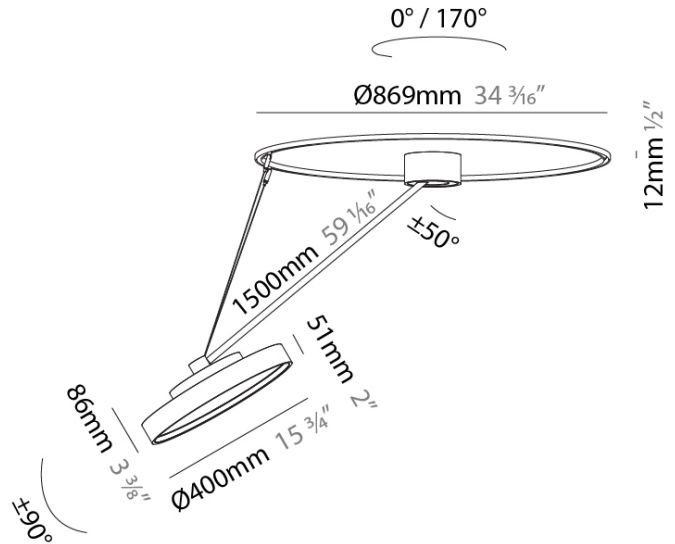

GENERAL

Series: Sign Diva Dancer
Subseries: Sign Diva Dancer
Partner: Prolicht
Division: Architectural
Installation: Suspension
Product Type: Pendant
Mounting Location: Ceiling
Light Distribution: Adjustable

PHYSICAL

Shape: Round
Diameter (mm): 400
Diameter (in): 15 3/4
Height (mm): 1620
Height (in): 63 3/4
Weight (kg): 4.5
Weight (lbs): 9.9
Diffuser: PMMA - Opal / Micro-Prism / Sparkling Secret / Vintage Industrial
Fixture Finish: SSR / BKV / CWI / CRY / HAB / UFT / ITA / RUA / FTG / MYG / LOD / PUS / FRO / FUP / KIA / POP / BLS / SPG / MEY / GOH / CHC / COM / ABZ / JAG / OBR / MOS / ROR
Fixture Material: PMMA / Extruded Aluminum / Steel

ELECTRICAL

Lamp Type: LED (Zhaga Standard)
Input Wattage (W): 19.8
Total Output Wattage (W): 18
Dimming: Tri-Mode (Non-Dimming and Phase Dimming (120Vac only) and 0-10V Dimming)
Driver Included: Yes
Driver Location: Integrated
Driver Type: Constant Current - Universal
Driver Class: Class 2
Input Voltage (V): 120 - 277
Constant Current (MA): 500

LED

Color Temperature (°K): 2700 / 3000 / 3500 / 4000
Max. Delivered Lumen (lm): 1807 / 1943 / 1951 / 1991
Nominal Lumen (lm): 2250 / 2420 / 2430 / 2480
CRI: >90 CRI
Lamp Life (hrs): 50000

OPTICAL

Adjustability: Rotational Canopy 170°; Tilting Canopy ±50°; Tilting Head ±90°

RATINGS AND CERTIFICATIONS

Certified By: Certified for North American Standards
IP rating: IP20