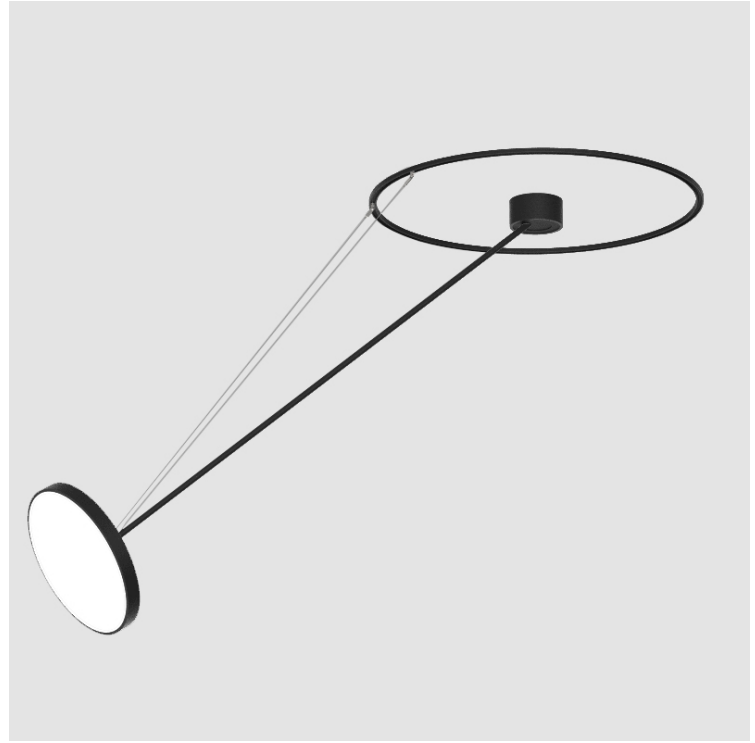

GENERAL

Series: Sign Diva Dancer
Subseries: Sign Diva Dancer
Partner: Prolicht
Division: Architectural
Installation: Suspension
Product Type: Pendant
Mounting Location: Ceiling
Light Distribution: Adjustable

PHYSICAL

Shape: Round
Diameter (mm): 400
Diameter (in): 15 3/4
Height (mm): 1620
Height (in): 63 3/4
Weight (kg): 4.5
Weight (lbs): 9.9
Diffuser: PMMA - Opal / Micro-Prism / Sparkling Secret / Vintage Industrial
Fixture Finish: SSR / BKV / CWI / CRY / HAB / UFT / ITA / RUA / FTG / MYG / LOD / PUS / FRO / FUP / KIA / POP / BLS / SPG / MEY / GOH / CHC / COM / ABZ / JAG / OBR / MOS / ROR
Fixture Material: PMMA / Extruded Aluminum / Steel

ELECTRICAL

Lamp Type: LED (Zhaga Standard)
Input Wattage (W): 19.8
Total Output Wattage (W): 18
Dimming: Tri-Mode (Non-Dimming and Phase Dimming (120Vac only) and 0-10V Dimming)
Driver Included: Yes
Driver Location: Integrated
Driver Type: Constant Current - Universal
Driver Class: Class 2
Input Voltage (V): 120 - 277
Constant Current (MA): 500

LED

Color Temperature (°K): 2700 / 3000 / 3500 / 4000
Max. Delivered Lumen (lm): 1807 / 1943 / 1951 / 1991
Nominal Lumen (lm): 2250 / 2420 / 2430 / 2480
CRI: >90 CRI
Lamp Life (hrs): 50000

OPTICAL

Adjustability: Rotational Canopy 170°; Tilting Canopy ±50°; Tilting Head ±90°

RATINGS AND CERTIFICATIONS

Certified By: Certified for North American Standards
IP rating: IP20