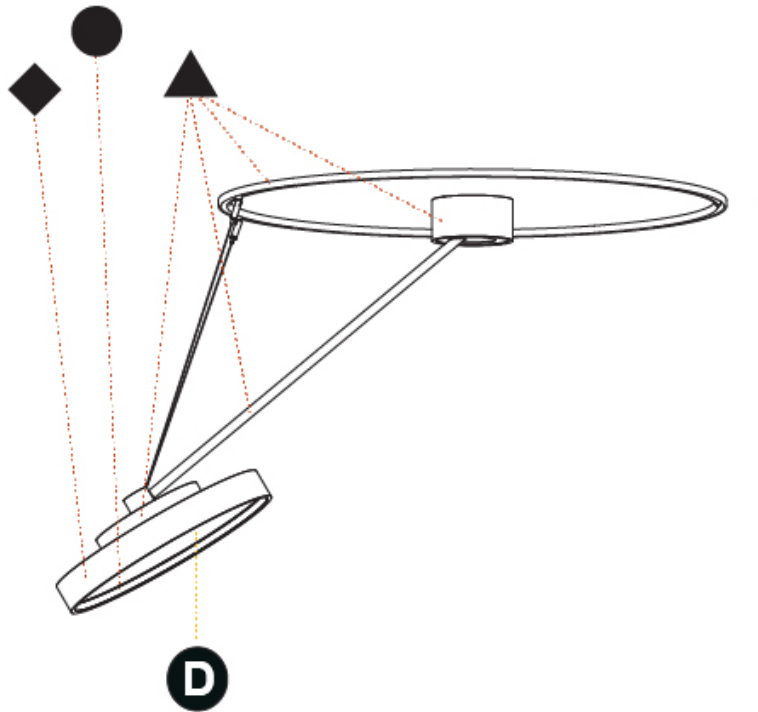

SIGN DIVA DANCER SUSPENSION

A30872-

PROJECT _____

TYPE _____

SPECIFIER _____

QUANTITY _____

DATE _____