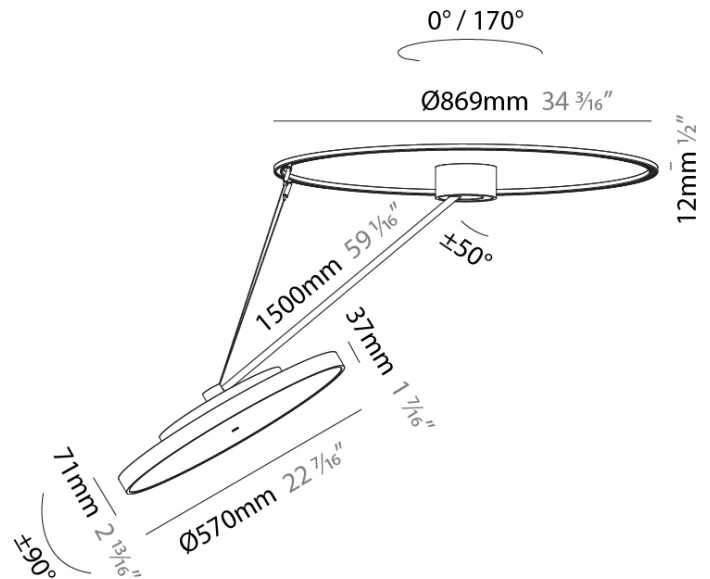

GENERAL

Series: Sign Diva Dancer
Subseries: Sign Diva Dancer
Partner: Prolicht
Division: Architectural
Installation: Suspension
Product Type: Pendant
Mounting Location: Ceiling
Light Distribution: Adjustable

PHYSICAL

Shape: Round
Diameter (mm): 570
Diameter (in): 22 7/16
Height (mm): 1620
Height (in): 63 3/4
Weight (kg): 6.0
Weight (lbs): 13.22
Diffuser: PMMA - Opal / Micro-Prism / Sparkling Secret / Vintage Industrial
Fixture Finish: SSR / BKV / CWI / CRY / HAB / UFT / ITA / RUA / FTG / MYG / LOD / PUS / FRO / FUP / KIA / POP / BLS / SPG / MEY / GOH / CHC / COM / ABZ / JAG / OBR / MOS / ROR
Fixture Material: PMMA / Extruded Aluminum / Steel

ELECTRICAL

Lamp Type: LED (Zhaga Standard)
Input Wattage (W): 58.3
Total Output Wattage (W): 46.9
Dimming: Tri-Mode (Non-Dimming and Phase Dimming (120Vac only) and 0-10V Dimming)
Driver Included: Yes
Driver Location: Integrated
Driver Type: Constant Current - Universal
Driver Class: Class 2
Input Voltage (V): 120 - 277
Constant Current (MA): 350

LED

Color Temperature (°K): 3000 / 3500 / 4000
Max. Delivered Lumen (lm): 6120 / 6233 / 6360
CRI: >90 CRI
Lamp Life (hrs): 50000

OPTICAL

Adjustability: Rotational Canopy 170°; Tilting Canopy ±50°; Tilting Head ±90°

RATINGS AND CERTIFICATIONS

Certified By: Certified for North American Standards
IP rating: IP20