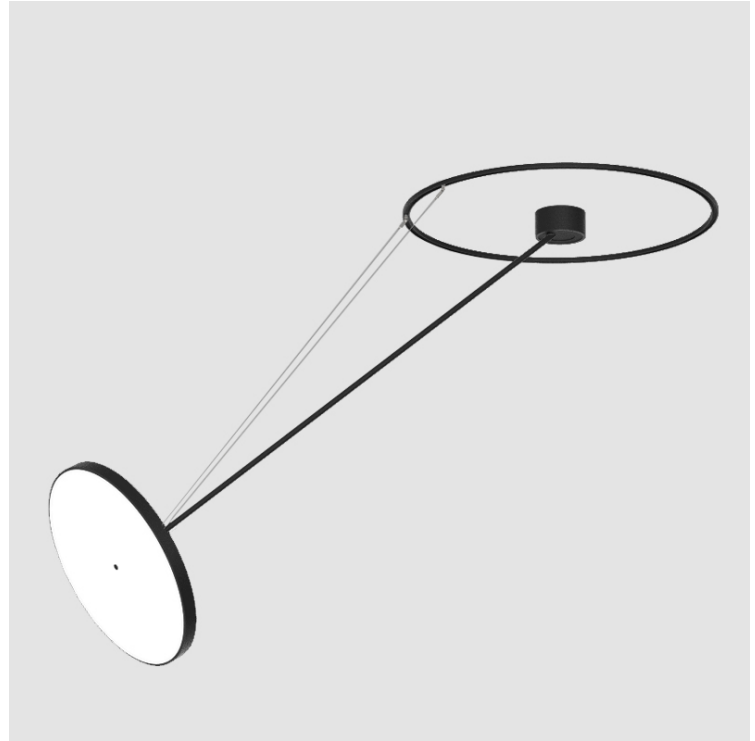

GENERAL

Series: Sign Diva Dancer
Subseries: Sign Diva Dancer
Partner: Prolicht
Division: Architectural
Installation: Suspension
Product Type: Pendant
Mounting Location: Ceiling
Light Distribution: Adjustable

PHYSICAL

Shape: Round
Diameter (mm): 570
Diameter (in): 22 7/16
Height (mm): 1620
Height (in): 63 3/4
Weight (kg): 6.0
Weight (lbs): 13.22
Diffuser: PMMA - Opal / Micro-Prism / Sparkling Secret / Vintage Industrial
Fixture Finish: SSR / BKV / CWI / CRY / HAB / UFT / ITA / RUA / FTG / MYG / LOD / PUS / FRO / FUP / KIA / POP / BLS / SPG / MEY / GOH / CHC / COM / ABZ / JAG / OBR / MOS / ROR
Fixture Material: PMMA / Extruded Aluminum / Steel

ELECTRICAL

Lamp Type: LED (Zhaga Standard)
Input Wattage (W): 58.3
Total Output Wattage (W): 46.9
Dimming: Tri-Mode (Non-Dimming and Phase Dimming (120Vac only) and 0-10V Dimming)
Driver Included: Yes
Driver Location: Integrated
Driver Type: Constant Current - Universal
Driver Class: Class 2
Input Voltage (V): 120 - 277
Constant Current (MA): 350

LED

Color Temperature (°K): 3000 / 3500 / 4000
Max. Delivered Lumen (lm): 6120 / 6233 / 6360
CRI: >90 CRI
Lamp Life (hrs): 50000

OPTICAL

Adjustability: Rotational Canopy 170°; Tilting Canopy ±50°; Tilting Head ±90°

RATINGS AND CERTIFICATIONS

Certified By: Certified for North American Standards
IP rating: IP20