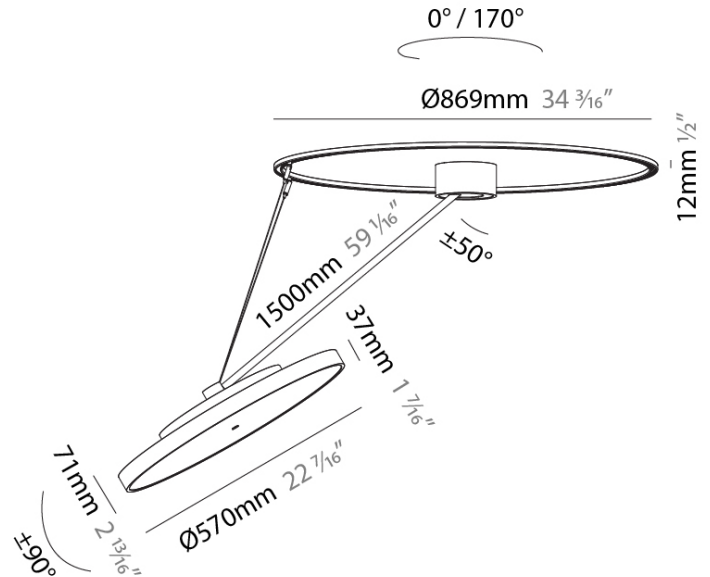

GENERAL

Series: Sign Diva Dancer
Subseries: Sign Diva Dancer
Partner: Prolicht
Division: Architectural
Installation: Suspension
Product Type: Pendant
Mounting Location: Ceiling
Light Distribution: Adjustable

PHYSICAL

Shape: Round
Diameter (mm): 570
Diameter (in): 22 7/16
Height (mm): 1620
Height (in): 63 3/4
Weight (kg): 6.0
Weight (lbs): 13.22
Diffuser: PMMA - Opal / Micro-Prism / Sparkling Secret / Vintage Industrial
Fixture Finish: SSR / BKV / CWI / CRY / HAB / UFT / ITA / RUA / FTG / MYG / LOD / PUS / FRO / FUP / KIA / POP / BLS / SPG / MEY / GOH / CHC / COM / ABZ / JAG / OBR / MOS / ROR
Fixture Material: PMMA / Extruded Aluminum / Steel

ELECTRICAL

Lamp Type: LED (Zhaga Standard)
Input Wattage (W): 58.3
Total Output Wattage (W): 46.9
Dimming: Tri-Mode (Non-Dimming and Phase Dimming (120Vac only) and 0-10V Dimming)
Driver Included: Yes
Driver Location: Integrated
Driver Type: Constant Current - Universal
Driver Class: Class 2
Input Voltage (V): 120 - 277
Constant Current (MA): 350

LED

Color Temperature (°K): 3000 / 3500 / 4000
Max. Delivered Lumen (lm): 6120 / 6233 / 6360
CRI: >90 CRI
Lamp Life (hrs): 50000

OPTICAL

Adjustability: Rotational Canopy 170°; Tilting Canopy ±50°; Tilting Head ±90°

RATINGS AND CERTIFICATIONS

Certified By: Certified for North American Standards
IP rating: IP20