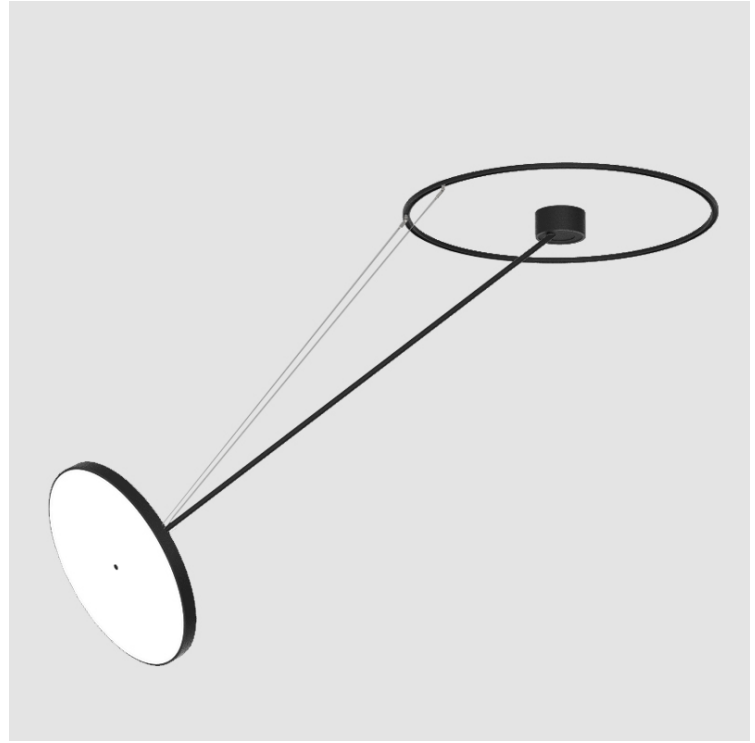

GENERAL

Series: Sign Diva Dancer
Subseries: Sign Diva Dancer
Partner: Prolicht
Division: Architectural
Installation: Suspension
Product Type: Pendant
Mounting Location: Ceiling
Light Distribution: Adjustable

PHYSICAL

Shape: Round
Diameter (mm): 570
Diameter (in): 22 7/16
Height (mm): 1620
Height (in): 63 3/4
Weight (kg): 6.0
Weight (lbs): 13.22
Diffuser: PMMA - Opal / Micro-Prism / Sparkling Secret / Vintage Industrial
Fixture Finish: SSR / BKV / CWI / CRY / HAB / UFT / ITA / RUA / FTG / MYG / LOD / PUS / FRO / FUP / KIA / POP / BLS / SPG / MEY / GOH / CHC / COM / ABZ / JAG / OBR / MOS / ROR
Fixture Material: PMMA / Extruded Aluminum / Steel

ELECTRICAL

Lamp Type: LED (Zhaga Standard)
Input Wattage (W): 58.3
Total Output Wattage (W): 46.9
Dimming: Tri-Mode (Non-Dimming and Phase Dimming (120Vac only) and 0-10V Dimming)
Driver Included: Yes
Driver Location: Integrated
Driver Type: Constant Current - Universal
Driver Class: Class 2
Input Voltage (V): 120 - 277
Constant Current (MA): 350

LED

Color Temperature (°K): 3000 / 3500 / 4000
Max. Delivered Lumen (lm): 6120 / 6233 / 6360
CRI: >90 CRI
Lamp Life (hrs): 50000

OPTICAL

Adjustability: Rotational Canopy 170°; Tilting Canopy ±50°; Tilting Head ±90°

RATINGS AND CERTIFICATIONS

Certified By: Certified for North American Standards
IP rating: IP20