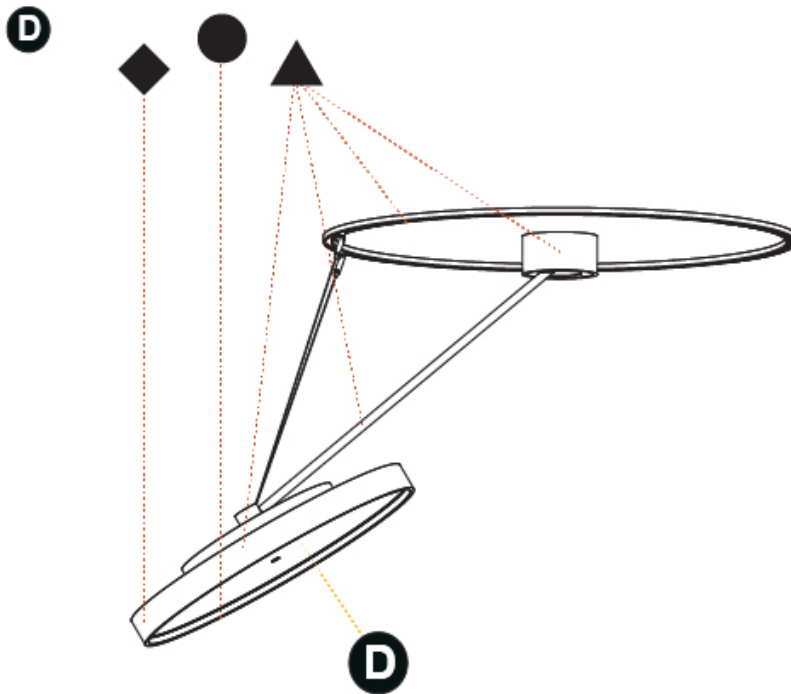

SIGN DIVA DANCER SUSPENSION

A30873-

PROJECT _____

TYPE _____

SPECIFIER _____

QUANTITY _____

DATE _____