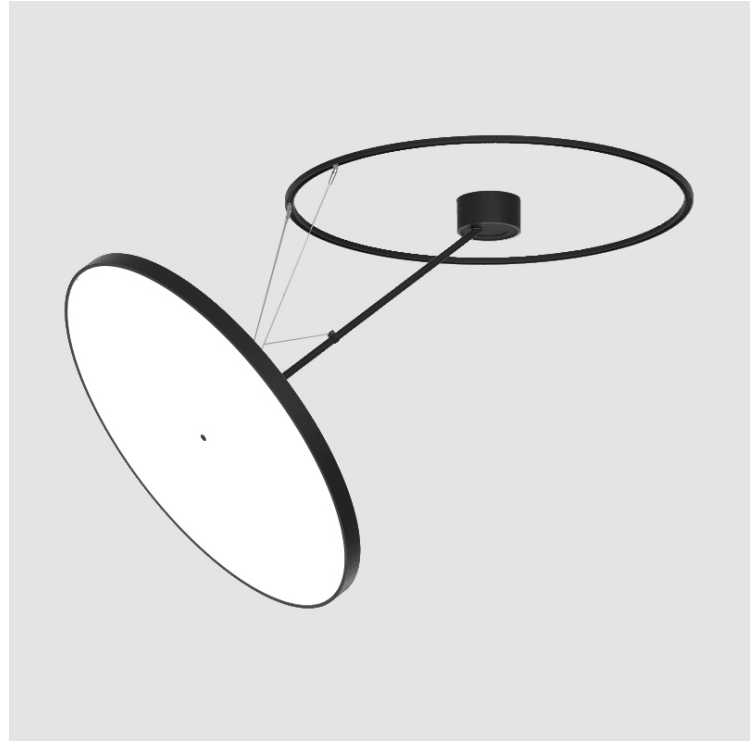

GENERAL

Series: Sign Diva Dancer
Subseries: Sign Diva Dancer
Partner: Prolicht
Division: Architectural
Installation: Suspension
Product Type: Pendant
Mounting Location: Ceiling
Light Distribution: Adjustable

PHYSICAL

Shape: Round
Diameter (mm): 850
Diameter (in): 33 3/8
Height (mm): 870
Height (in): 34 1/4
Weight (kg): 9.8
Weight (lbs): 21.56
Diffuser: PMMA - Opal / Micro-Prism / Sparkling Secret / Vintage Industrial
Fixture Finish: SSR / BKV / CWI / CRY / HAB / UFT / ITA / RUA / FTG / MYG / LOD / PUS / FRO / FUP / KIA / POP / BLS / SPG / MEY / GOH / CHC / COM / ABZ / JAG / OBR / MOS / ROR
Fixture Material: PMMA / Extruded Aluminum / Steel

ELECTRICAL

Lamp Type: LED (Zhaga Standard)
Input Wattage (W): 96.8
Total Output Wattage (W): 76.8
Dimming: Tri-Mode (Non-Dimming and Phase Dimming (120Vac only) and 0-10V Dimming)
Driver Included: Yes
Driver Location: Integrated
Driver Type: Constant Current - Universal
Driver Class: Class 2
Input Voltage (V): 120 - 277
Constant Current (MA): 600

LED

Color Temperature (°K): 3000 / 3500 / 4000
Max. Delivered Lumen (lm): 11160 / 11388 / 11620
CRI: >90 CRI
Lamp Life (hrs): 50000

OPTICAL

Adjustability: Rotational Canopy 170°; Tilting Canopy ±50°; Tilting Head ±90°

RATINGS AND CERTIFICATIONS

Certified By: Certified for North American Standards
IP rating: IP20