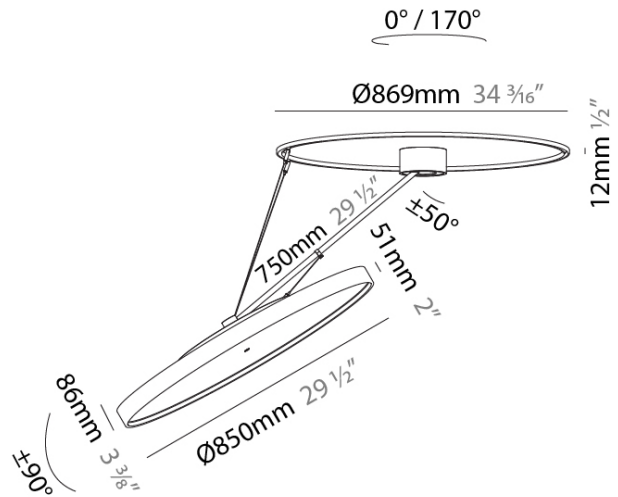

GENERAL

Series: Sign Diva Dancer
Subseries: Sign Diva Dancer
Partner: Prolicht
Division: Architectural
Installation: Suspension
Product Type: Pendant
Mounting Location: Ceiling
Light Distribution: Adjustable

PHYSICAL

Shape: Round
Diameter (mm): 850
Diameter (in): 33 3/8
Height (mm): 870
Height (in): 34 1/4
Weight (kg): 9.8
Weight (lbs): 21.56
Diffuser: PMMA - Opal / Micro-Prism / Sparkling Secret / Vintage Industrial
Fixture Finish: SSR / BKV / CWI / CRY / HAB / UFT / ITA / RUA / FTG / MYG / LOD / PUS / FRO / FUP / KIA / POP / BLS / SPG / MEY / GOH / CHC / COM / ABZ / JAG / OBR / MOS / ROR
Fixture Material: PMMA / Extruded Aluminum / Steel

ELECTRICAL

Lamp Type: LED (Zhaga Standard)
Input Wattage (W): 96.8
Total Output Wattage (W): 76.8
Dimming: Tri-Mode (Non-Dimming and Phase Dimming (120Vac only) and 0-10V Dimming)
Driver Included: Yes
Driver Location: Integrated
Driver Type: Constant Current - Universal
Driver Class: Class 2
Input Voltage (V): 120 - 277
Constant Current (MA): 600

LED

Color Temperature (°K): 3000 / 3500 / 4000
Max. Delivered Lumen (lm): 11160 / 11388 / 11620
CRI: >90 CRI
Lamp Life (hrs): 50000

OPTICAL

Adjustability: Rotational Canopy 170°; Tilting Canopy ±50°; Tilting Head ±90°

RATINGS AND CERTIFICATIONS

Certified By: Certified for North American Standards
IP rating: IP20