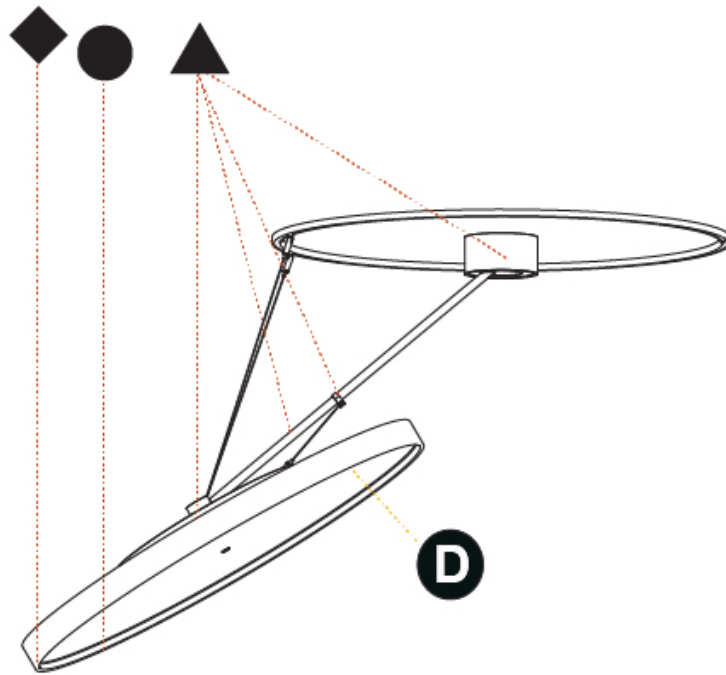

SIGN DIVA DANCER SUSPENSION

A30874-

PROJECT	_____
TYPE	_____
SPECIFIER	_____
QUANTITY	_____
DATE	_____