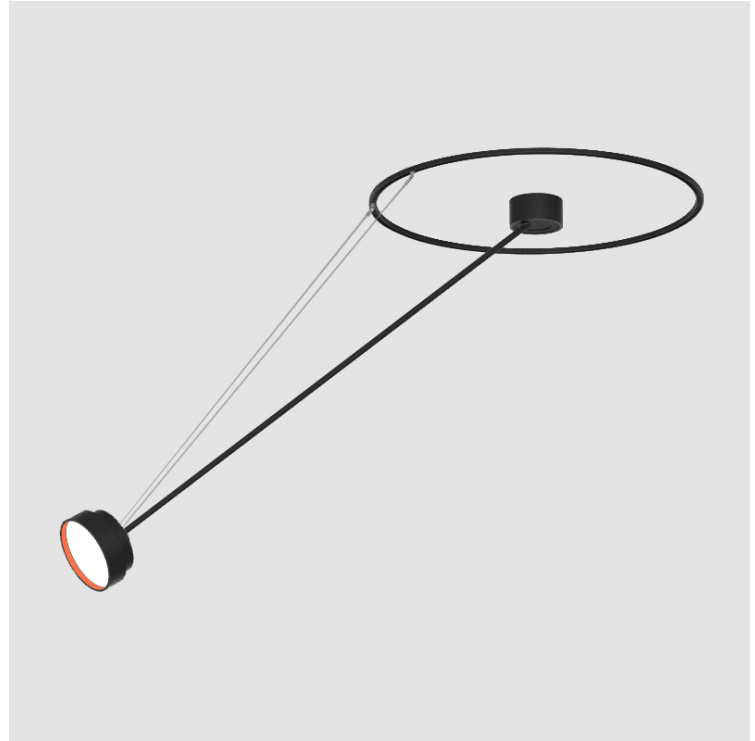

GENERAL

Series: Sign Diva Dancer
Subseries: Sign Diva Dancer Korona
Brand: Prolicht
Division: Architectural
Mounting Type: Suspension
Mounting Location: Ceiling
Subcategory: Pendant

PHYSICAL

Shape: Round
Diameter (mm): 200
Diameter (in): 7 7/8
Height (mm): 1620
Height (in): 63 3/4
Light Distribution: Adjustable / Direct
Weight (kg): 3.3
Weight (lbs): 7.26
Diffuser: PMMA - Opal / Micro-Prism / Sparkling Secret / Vintage Industrial
Fixture Finish: SSR / BKV / CWI / CRY / HAB / UFT / ITA / RUA / FTG / MYG / LOD / PUS / FRO / FUP / KIA / POP / BLS / SPG / MEY / GOH / GUM / CHC / COM / ABZ / JAG / OBR / MOS / ROR
Fixture Material: Extruded Aluminum / Steel

ELECTRICAL

Lamp Type: LED (Zhaga Standard)
Input Wattage (W): 11
Total Output Wattage (W): 10
Dimming: Tri-Mode (Non-Dimming and Phase Dimming (120Vac only) and 0-10V Dimming)
Driver Included: Yes
Driver Location: Integrated
Driver Type: Constant Current - Universal
Driver Class: Class 2
Input Voltage (V): 120 - 277
Constant Current (MA): 350

LED

Color Temperature (°K): 2700 / 3000 / 3500 / 4000
Max. Delivered Lumen (lm): 860 / 1080 / 1088 / 1110
CRI: >90 CRI
Lamp Life (hrs): 50000

OPTICAL

Adjustability: Rotational Canopy 170°; Tilting Canopy ±50°; Tilting Head ±90°

RATINGS AND CERTIFICATIONS

Certified By: Certified for North American Standards
IP rating: IP20