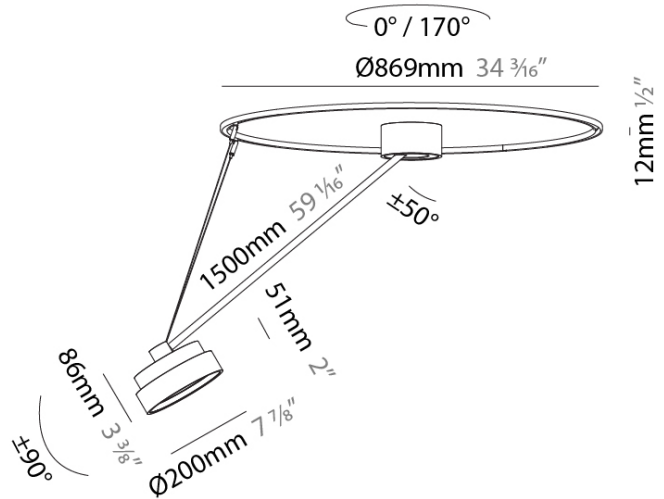

GENERAL

Series: Sign Diva Dancer
Subseries: Sign Diva Dancer Korona
Brand: Prolicht
Division: Architectural
Mounting Type: Suspension
Mounting Location: Ceiling
Subcategory: Pendant

PHYSICAL

Shape: Round
Diameter (mm): 200
Diameter (in): 7 7/8
Height (mm): 1620
Height (in): 63 3/4
Light Distribution: Adjustable / Direct
Weight (kg): 3.3
Weight (lbs): 7.26
Diffuser: PMMA - Opal / Micro-Prism / Sparkling Secret / Vintage Industrial
Fixture Finish: SSR / BKV / CWI / CRY / HAB / UFT / ITA / RUA / FTG / MYG / LOD / PUS / FRO / FUP / KIA / POP / BLS / SPG / MEY / GOH / GUM / CHC / COM / ABZ / JAG / OBR / MOS / ROR
Fixture Material: Extruded Aluminum / Steel

ELECTRICAL

Lamp Type: LED (Zhaga Standard)
Input Wattage (W): 11
Total Output Wattage (W): 10
Dimming: Tri-Mode (Non-Dimming and Phase Dimming (120Vac only) and 0-10V Dimming)
Driver Included: Yes
Driver Location: Integrated
Driver Type: Constant Current - Universal
Driver Class: Class 2
Input Voltage (V): 120 - 277
Constant Current (MA): 350

LED

Color Temperature (°K): 2700 / 3000 / 3500 / 4000
Max. Delivered Lumen (lm): 860 / 1080 / 1088 / 1110
CRI: >90 CRI
Lamp Life (hrs): 50000

OPTICAL

Adjustability: Rotational Canopy 170°; Tilting Canopy ±50°; Tilting Head ±90°

RATINGS AND CERTIFICATIONS

Certified By: Certified for North American Standards
IP rating: IP20