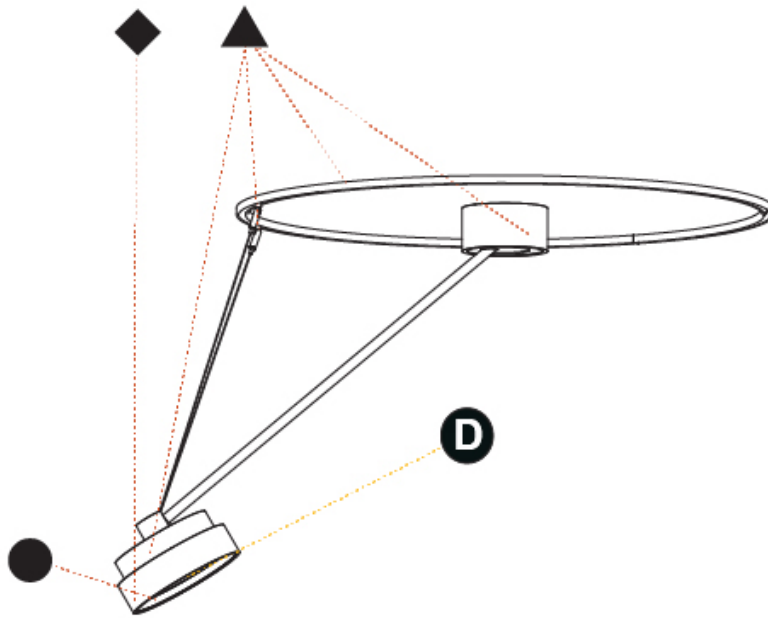

SIGN DIVA DANCER KORONA SUSPENSION

A30878-

PROJECT

TYPE

SPECIFIER

QUANTITY

DATE