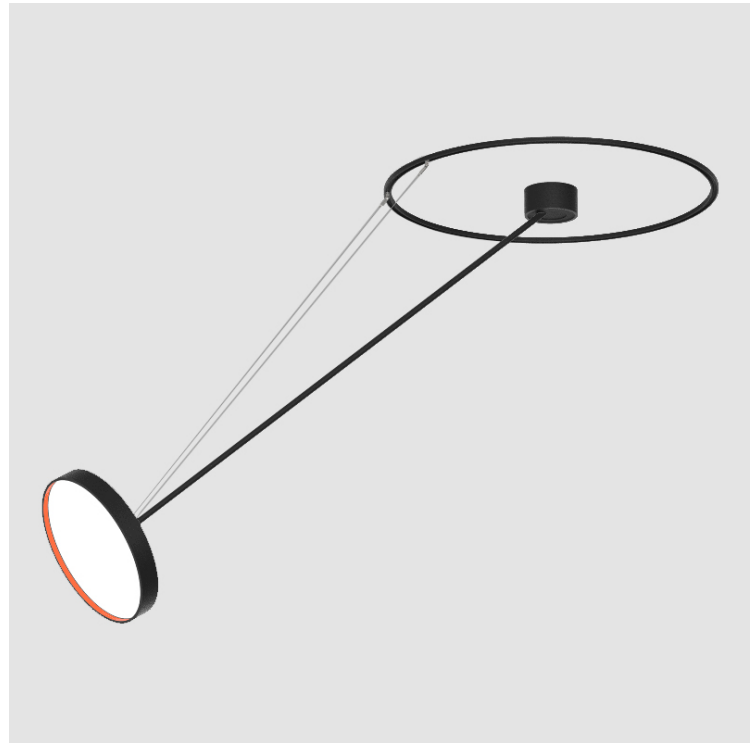

GENERAL

Series: Sign Diva Dancer
Subseries: Sign Diva Dancer Korona
Partner: Prolicht
Division: Architectural
Installation: Suspension
Product Type: Pendant
Mounting Location: Ceiling
Light Distribution: Adjustable

PHYSICAL

Shape: Round
Diameter (mm): 400
Diameter (in): 15 3/4
Height (mm): 1620
Height (in): 63 3/4
Weight (kg): 5
Weight (lbs): 11
Diffuser: PMMA - Opal / Micro-Prism / Sparkling Secret / Vintage Industrial
Fixture Finish: SSR / BKV / CWI / CRY / HAB / UFT / ITA / RUA / FTG / MYG / LOD / PUS / FRO / FUP / KIA / POP / BLS / SPG / MEY / GOH / CHC / COM / ABZ / JAG / OBR / MOS / ROR
Fixture Material: PMMA / Extruded Aluminum / Steel

ELECTRICAL

Lamp Type: LED (Zhaga Standard)
Input Wattage (W): 17.0
Total Output Wattage (W): 15.4
Dimming: Tri-Mode (Non-Dimming and Phase Dimming (120Vac only) and 0-10V Dimming)
Driver Included: Yes
Driver Location: Integrated
Driver Type: Constant Current - Universal
Driver Class: Class 2
Input Voltage (V): 120 - 277
Constant Current (MA): 500

LED

Color Temperature (°K): 2700 / 3000 / 3500 / 4000
Max. Delivered Lumen (lm): 1807 / 1943 / 1951 / 1991
Nominal Lumen (lm): 2250 / 2420 / 2430 / 2480
CRI: >90 CRI
Lamp Life (hrs): 50000

OPTICAL

Adjustability: Rotational Canopy 170°; Tilting Canopy ±50°; Tilting Head ±90°

RATINGS AND CERTIFICATIONS

Certified By: Certified for North American Standards
IP rating: IP20