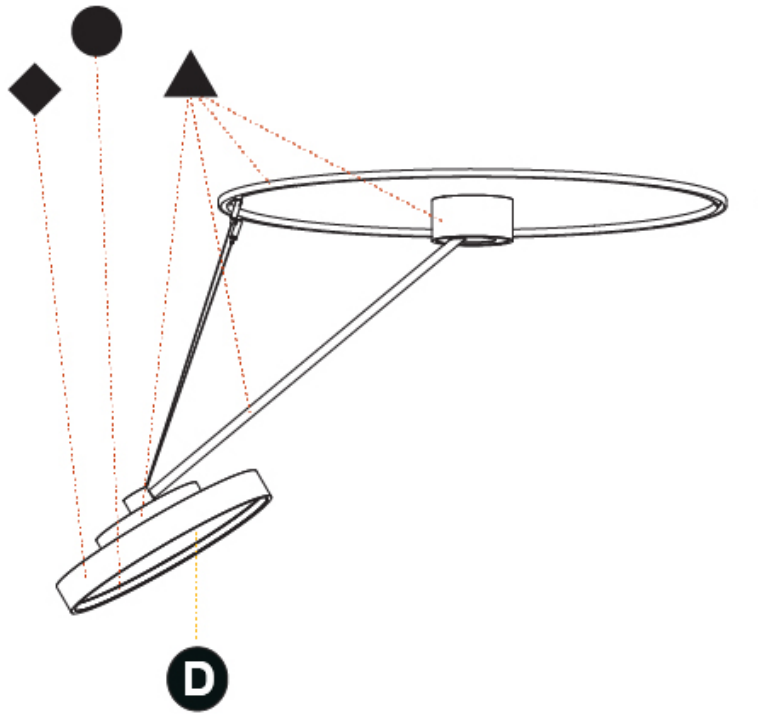

SIGN DIVA DANCER KORONA SUSPENSION

A30879-

PROJECT _____

TYPE _____

SPECIFIER _____

QUANTITY _____

DATE _____

A