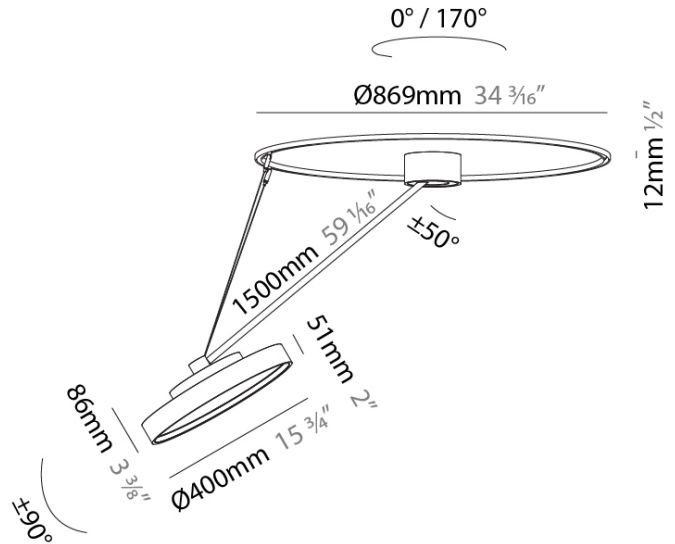

GENERAL

Series: Sign Diva Dancer
Subseries: Sign Diva Dancer Korona
Partner: Prolicht
Division: Architectural
Installation: Suspension
Product Type: Pendant
Mounting Location: Ceiling
Light Distribution: Adjustable

PHYSICAL

Shape: Round
Diameter (mm): 400
Diameter (in): 15 3/4
Height (mm): 1620
Height (in): 63 3/4
Weight (kg): 5
Weight (lbs): 11
Diffuser: PMMA - Opal / Micro-Prism / Sparkling Secret / Vintage Industrial
Fixture Finish: SSR / BKV / CWI / CRY / HAB / UFT / ITA / RUA / FTG / MYG / LOD / PUS / FRO / FUP / KIA / POP / BLS / SPG / MEY / GOH / CHC / COM / ABZ / JAG / OBR / MOS / ROR
Fixture Material: PMMA / Extruded Aluminum / Steel

ELECTRICAL

Lamp Type: LED (Zhaga Standard)
Input Wattage (W): 17.0
Total Output Wattage (W): 15.4
Dimming: Tri-Mode (Non-Dimming and Phase Dimming (120Vac only) and 0-10V Dimming)
Driver Included: Yes
Driver Location: Integrated
Driver Type: Constant Current - Universal
Driver Class: Class 2
Input Voltage (V): 120 - 277
Constant Current (MA): 500

LED

Color Temperature (°K): 2700 / 3000 / 3500 / 4000
Max. Delivered Lumen (lm): 1807 / 1943 / 1951 / 1991
Nominal Lumen (lm): 2250 / 2420 / 2430 / 2480
CRI: >90 CRI
Lamp Life (hrs): 50000

OPTICAL

Adjustability: Rotational Canopy 170°; Tilting Canopy ±50°; Tilting Head ±90°

RATINGS AND CERTIFICATIONS

Certified By: Certified for North American Standards
IP rating: IP20