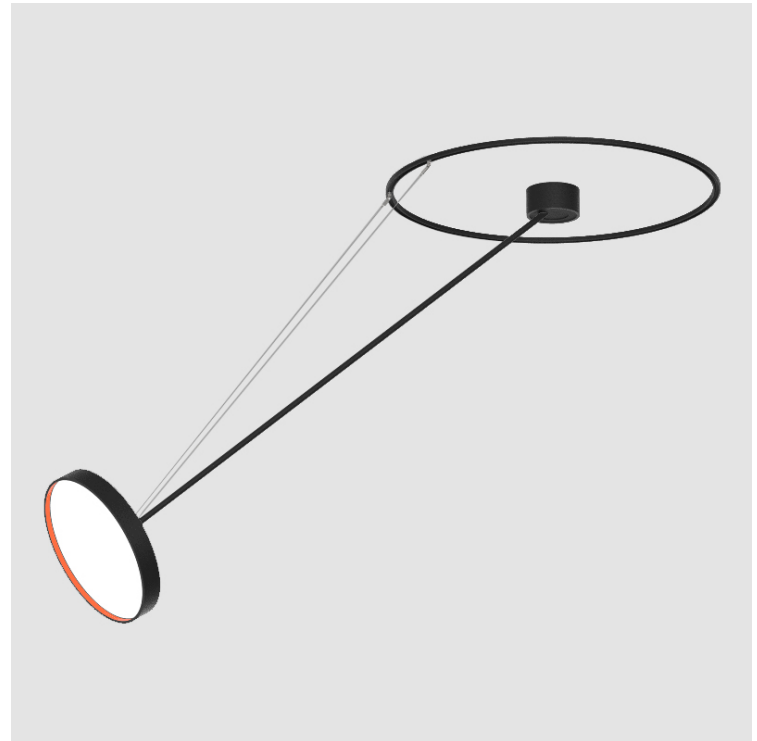

GENERAL

Series: Sign Diva Dancer
Subseries: Sign Diva Dancer Korona
Partner: Prolicht
Division: Architectural
Installation: Suspension
Product Type: Pendant
Mounting Location: Ceiling
Light Distribution: Adjustable

PHYSICAL

Shape: Round
Diameter (mm): 400
Diameter (in): 15 3/4
Height (mm): 1620
Height (in): 63 3/4
Weight (kg): 5
Weight (lbs): 11
Diffuser: PMMA - Opal / Micro-Prism / Sparkling Secret / Vintage Industrial
Fixture Finish: SSR / BKV / CWI / CRY / HAB / UFT / ITA / RUA / FTG / MYG / LOD / PUS / FRO / FUP / KIA / POP / BLS / SPG / MEY / GOH / CHC / COM / ABZ / JAG / OBR / MOS / ROR
Fixture Material: PMMA / Extruded Aluminum / Steel

ELECTRICAL

Lamp Type: LED (Zhaga Standard)
Input Wattage (W): 17.0
Total Output Wattage (W): 15.4
Dimming: Tri-Mode (Non-Dimming and Phase Dimming (120Vac only) and 0-10V Dimming)
Driver Included: Yes
Driver Location: Integrated
Driver Type: Constant Current - Universal
Driver Class: Class 2
Input Voltage (V): 120 - 277
Constant Current (MA): 500

LED

Color Temperature (°K): 2700 / 3000 / 3500 / 4000
Max. Delivered Lumen (lm): 1807 / 1943 / 1951 / 1991
Nominal Lumen (lm): 2250 / 2420 / 2430 / 2480
CRI: >90 CRI
Lamp Life (hrs): 50000

OPTICAL

Adjustability: Rotational Canopy 170°; Tilting Canopy ±50°; Tilting Head ±90°

RATINGS AND CERTIFICATIONS

Certified By: Certified for North American Standards
IP rating: IP20