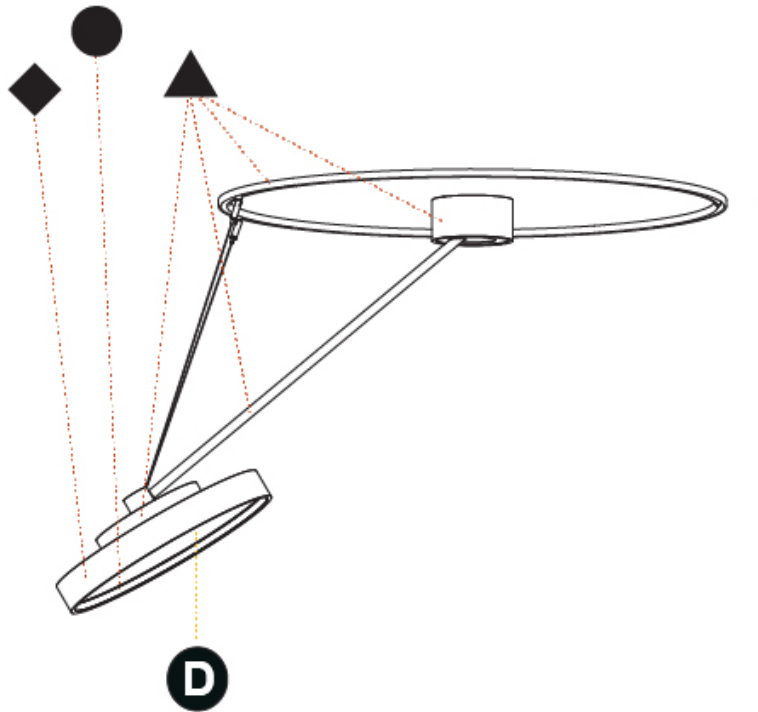

SIGN DIVA DANCER KORONA SUSPENSION

A30879-

PROJECT _____

TYPE _____

SPECIFIER _____

QUANTITY _____

DATE _____

A