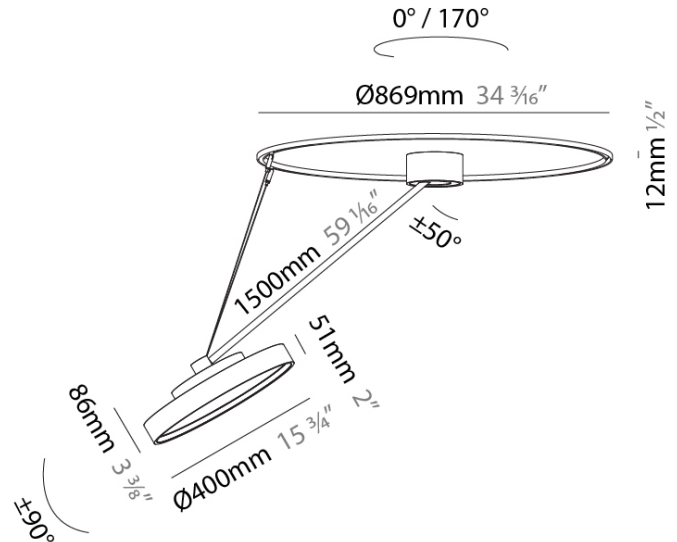

GENERAL

Series: Sign Diva Dancer
Subseries: Sign Diva Dancer Korona
Partner: Prolicht
Division: Architectural
Installation: Suspension
Product Type: Pendant
Mounting Location: Ceiling
Light Distribution: Adjustable

PHYSICAL

Shape: Round
Diameter (mm): 400
Diameter (in): 15 3/4
Height (mm): 1620
Height (in): 63 3/4
Weight (kg): 5
Weight (lbs): 11
Diffuser: PMMA - Opal / Micro-Prism / Sparkling Secret / Vintage Industrial
Fixture Finish: SSR / BKV / CWI / CRY / HAB / UFT / ITA / RUA / FTG / MYG / LOD / PUS / FRO / FUP / KIA / POP / BLS / SPG / MEY / GOH / CHC / COM / ABZ / JAG / OBR / MOS / ROR
Fixture Material: PMMA / Extruded Aluminum / Steel

ELECTRICAL

Lamp Type: LED (Zhaga Standard)
Input Wattage (W): 17.0
Total Output Wattage (W): 15.4
Dimming: Tri-Mode (Non-Dimming and Phase Dimming (120Vac only) and 0-10V Dimming)
Driver Included: Yes
Driver Location: Integrated
Driver Type: Constant Current - Universal
Driver Class: Class 2
Input Voltage (V): 120 - 277
Constant Current (MA): 500

LED

Color Temperature (°K): 2700 / 3000 / 3500 / 4000
Max. Delivered Lumen (lm): 1807 / 1943 / 1951 / 1991
Nominal Lumen (lm): 2250 / 2420 / 2430 / 2480
CRI: >90 CRI
Lamp Life (hrs): 50000

OPTICAL

Adjustability: Rotational Canopy 170°; Tilting Canopy ±50°; Tilting Head ±90°

RATINGS AND CERTIFICATIONS

Certified By: Certified for North American Standards
IP rating: IP20