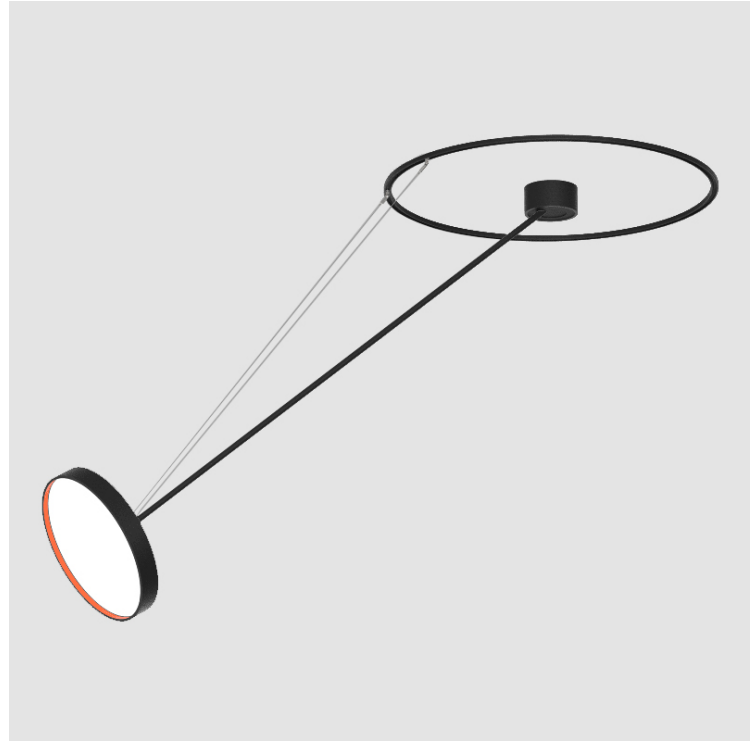

GENERAL

Series: Sign Diva Dancer
Subseries: Sign Diva Dancer Korona
Partner: Prolicht
Division: Architectural
Installation: Suspension
Product Type: Pendant
Mounting Location: Ceiling
Light Distribution: Adjustable

PHYSICAL

Shape: Round
Diameter (mm): 400
Diameter (in): 15 3/4
Height (mm): 1620
Height (in): 63 3/4
Weight (kg): 5
Weight (lbs): 11
Diffuser: PMMA - Opal / Micro-Prism / Sparkling Secret / Vintage Industrial
Fixture Finish: SSR / BKV / CWI / CRY / HAB / UFT / ITA / RUA / FTG / MYG / LOD / PUS / FRO / FUP / KIA / POP / BLS / SPG / MEY / GOH / CHC / COM / ABZ / JAG / OBR / MOS / ROR
Fixture Material: PMMA / Extruded Aluminum / Steel

ELECTRICAL

Lamp Type: LED (Zhaga Standard)
Input Wattage (W): 17.0
Total Output Wattage (W): 15.4
Dimming: Tri-Mode (Non-Dimming and Phase Dimming (120Vac only) and 0-10V Dimming)
Driver Included: Yes
Driver Location: Integrated
Driver Type: Constant Current - Universal
Driver Class: Class 2
Input Voltage (V): 120 - 277
Constant Current (MA): 500

LED

Color Temperature (°K): 2700 / 3000 / 3500 / 4000
Max. Delivered Lumen (lm): 1807 / 1943 / 1951 / 1991
Nominal Lumen (lm): 2250 / 2420 / 2430 / 2480
CRI: >90 CRI
Lamp Life (hrs): 50000

OPTICAL

Adjustability: Rotational Canopy 170°; Tilting Canopy ±50°; Tilting Head ±90°

RATINGS AND CERTIFICATIONS

Certified By: Certified for North American Standards
IP rating: IP20