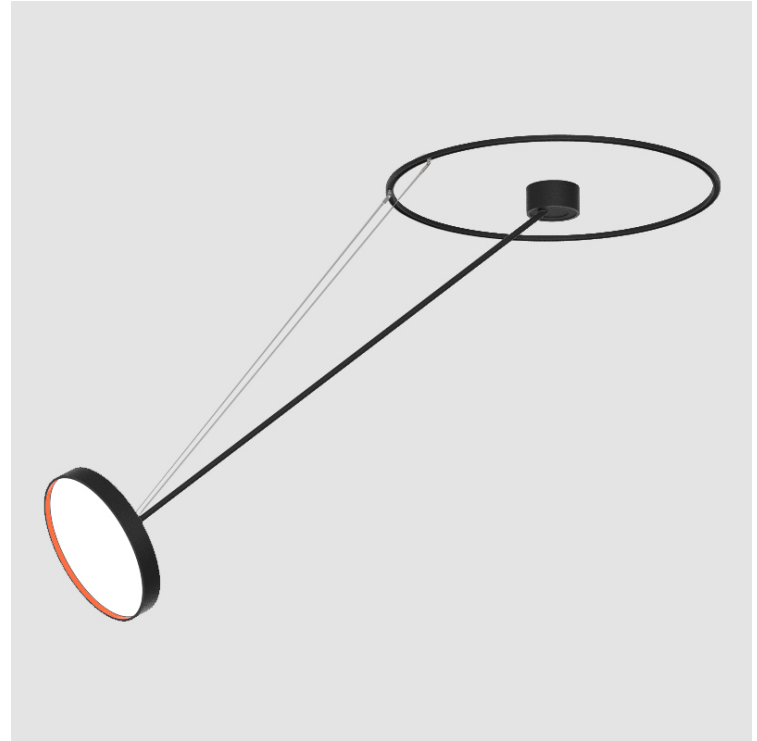

GENERAL

Series: Sign Diva Dancer
Subseries: Sign Diva Dancer Korona
Partner: Prolicht
Division: Architectural
Installation: Suspension
Product Type: Pendant
Mounting Location: Ceiling
Light Distribution: Adjustable

PHYSICAL

Shape: Round
Diameter (mm): 400
Diameter (in): 15 3/4
Height (mm): 1620
Height (in): 63 3/4
Weight (kg): 5
Weight (lbs): 11
Diffuser: PMMA - Opal / Micro-Prism / Sparkling Secret / Vintage Industrial
Fixture Finish: SSR / BKV / CWI / CRY / HAB / UFT / ITA / RUA / FTG / MYG / LOD / PUS / FRO / FUP / KIA / POP / BLS / SPG / MEY / GOH / CHC / COM / ABZ / JAG / OBR / MOS / ROR
Fixture Material: PMMA / Extruded Aluminum / Steel

ELECTRICAL

Lamp Type: LED (Zhaga Standard)
Input Wattage (W): 17.0
Total Output Wattage (W): 15.4
Dimming: Tri-Mode (Non-Dimming and Phase Dimming (120Vac only) and 0-10V Dimming)
Driver Included: Yes
Driver Location: Integrated
Driver Type: Constant Current - Universal
Driver Class: Class 2
Input Voltage (V): 120 - 277
Constant Current (MA): 500

LED

Color Temperature (°K): 2700 / 3000 / 3500 / 4000
Max. Delivered Lumen (lm): 1807 / 1943 / 1951 / 1991
Nominal Lumen (lm): 2250 / 2420 / 2430 / 2480
CRI: >90 CRI
Lamp Life (hrs): 50000

OPTICAL

Adjustability: Rotational Canopy 170°; Tilting Canopy ±50°; Tilting Head ±90°

RATINGS AND CERTIFICATIONS

Certified By: Certified for North American Standards
IP rating: IP20