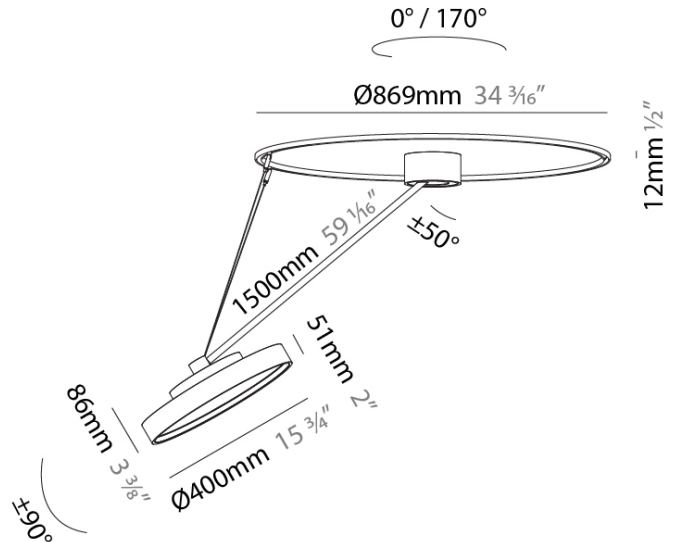

GENERAL

Series: Sign Diva Dancer
Subseries: Sign Diva Dancer Korona
Partner: Prolicht
Division: Architectural
Installation: Suspension
Product Type: Pendant
Mounting Location: Ceiling
Light Distribution: Adjustable

PHYSICAL

Shape: Round
Diameter (mm): 400
Diameter (in): 15 3/4
Height (mm): 1620
Height (in): 63 3/4
Weight (kg): 5
Weight (lbs): 11
Diffuser: PMMA - Opal / Micro-Prism / Sparkling Secret / Vintage Industrial
Fixture Finish: SSR / BKV / CWI / CRY / HAB / UFT / ITA / RUA / FTG / MYG / LOD / PUS / FRO / FUP / KIA / POP / BLS / SPG / MEY / GOH / CHC / COM / ABZ / JAG / OBR / MOS / ROR
Fixture Material: PMMA / Extruded Aluminum / Steel

ELECTRICAL

Lamp Type: LED (Zhaga Standard)
Input Wattage (W): 17.0
Total Output Wattage (W): 15.4
Dimming: Tri-Mode (Non-Dimming and Phase Dimming (120Vac only) and 0-10V Dimming)
Driver Included: Yes
Driver Location: Integrated
Driver Type: Constant Current - Universal
Driver Class: Class 2
Input Voltage (V): 120 - 277
Constant Current (MA): 500

LED

Color Temperature (°K): 2700 / 3000 / 3500 / 4000
Max. Delivered Lumen (lm): 1807 / 1943 / 1951 / 1991
Nominal Lumen (lm): 2250 / 2420 / 2430 / 2480
CRI: >90 CRI
Lamp Life (hrs): 50000

OPTICAL

Adjustability: Rotational Canopy 170°; Tilting Canopy ±50°; Tilting Head ±90°

RATINGS AND CERTIFICATIONS

Certified By: Certified for North American Standards
IP rating: IP20