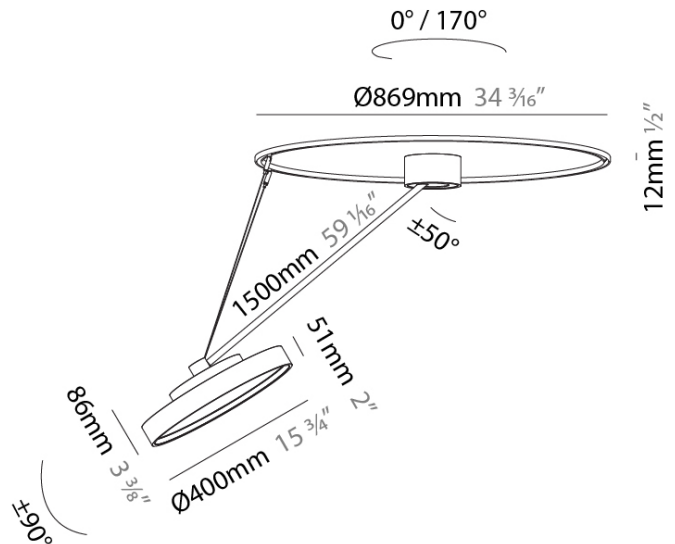

GENERAL

Series: Sign Diva Dancer
Subseries: Sign Diva Dancer Korona
Partner: Prolicht
Division: Architectural
Installation: Suspension
Product Type: Pendant
Mounting Location: Ceiling
Light Distribution: Adjustable

PHYSICAL

Shape: Round
Diameter (mm): 400
Diameter (in): 15 3/4
Height (mm): 1620
Height (in): 63 3/4
Weight (kg): 5
Weight (lbs): 11
Diffuser: PMMA - Opal / Micro-Prism / Sparkling Secret / Vintage Industrial
Fixture Finish: SSR / BKV / CWI / CRY / HAB / UFT / ITA / RUA / FTG / MYG / LOD / PUS / FRO / FUP / KIA / POP / BLS / SPG / MEY / GOH / CHC / COM / ABZ / JAG / OBR / MOS / ROR
Fixture Material: PMMA / Extruded Aluminum / Steel

ELECTRICAL

Lamp Type: LED (Zhaga Standard)
Input Wattage (W): 17.0
Total Output Wattage (W): 15.4
Dimming: Tri-Mode (Non-Dimming and Phase Dimming (120Vac only) and 0-10V Dimming)
Driver Included: Yes
Driver Location: Integrated
Driver Type: Constant Current - Universal
Driver Class: Class 2
Input Voltage (V): 120 - 277
Constant Current (MA): 500

LED

Color Temperature (°K): 2700 / 3000 / 3500 / 4000
Max. Delivered Lumen (lm): 1807 / 1943 / 1951 / 1991
Nominal Lumen (lm): 2250 / 2420 / 2430 / 2480
CRI: >90 CRI
Lamp Life (hrs): 50000

OPTICAL

Adjustability: Rotational Canopy 170°; Tilting Canopy ±50°; Tilting Head ±90°

RATINGS AND CERTIFICATIONS

Certified By: Certified for North American Standards
IP rating: IP20