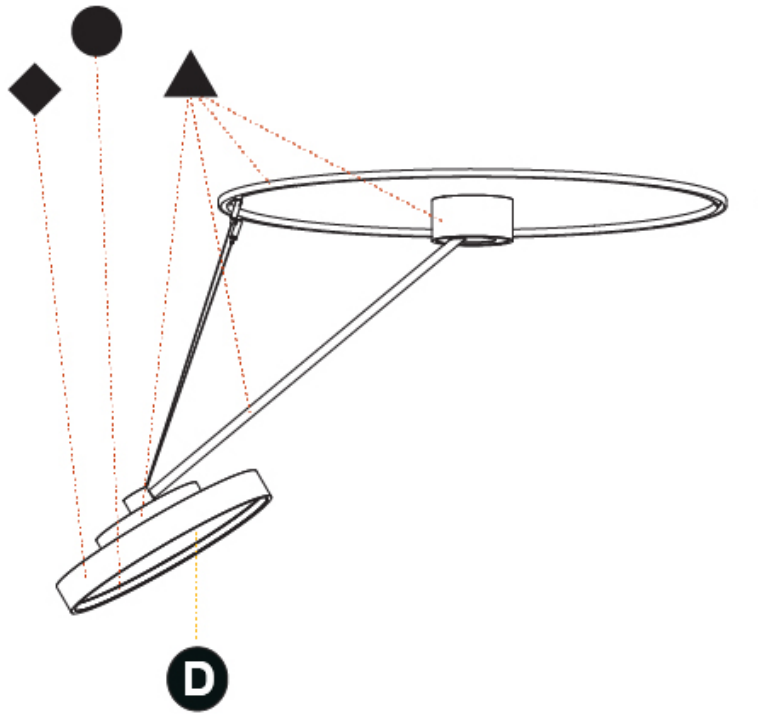

SIGN DIVA DANCER KORONA SUSPENSION

A30879-

PROJECT	_____
TYPE	_____
SPECIFIER	_____
QUANTITY	_____
DATE	_____