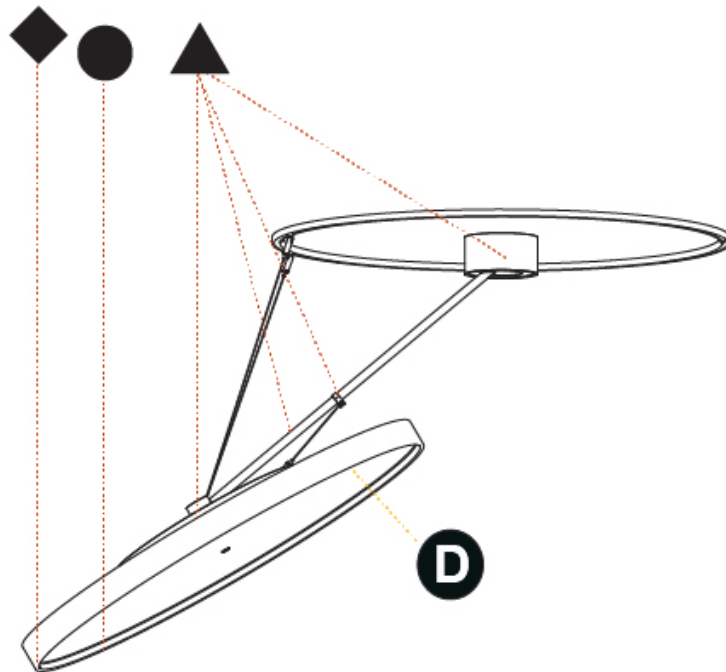

SIGN DIVA DANCER KORONA SUSPENSION

A30881-

PROJECT _____

TYPE _____

SPECIFIER _____

QUANTITY _____

DATE _____

A