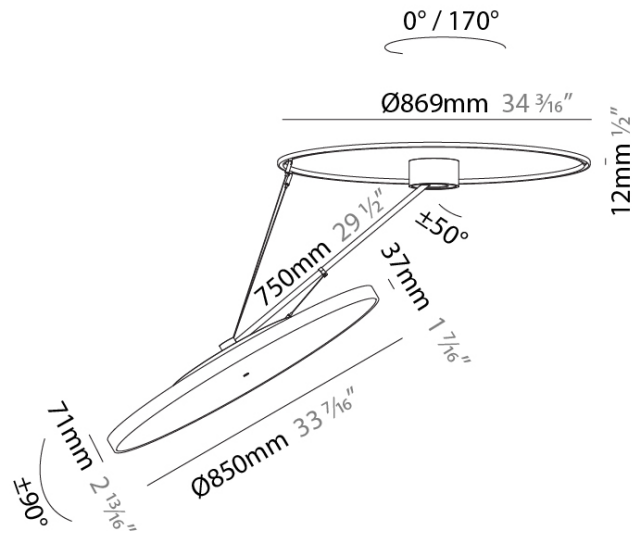

GENERAL

Series: Sign Diva Dancer
Subseries: Sign Diva Dancer Korona
Partner: Prolicht
Division: Architectural
Installation: Suspension
Product Type: Pendant
Mounting Location: Ceiling
Light Distribution: Adjustable

PHYSICAL

Shape: Round
Diameter (mm): 850
Diameter (in): 33 7/16
Height (mm): 870
Height (in): 34 1/4
Weight (kg): 10.5
Weight (lbs): 23.1
Diffuser: PMMA - Opal / Micro-Prism / Sparkling Secret / Vintage Industrial
Fixture Finish: SSR / BKV / CWI / CRY / HAB / UFT / ITA / RUA / FTG / MYG / LOD / PUS / FRO / FUP / KIA / POP / BLS / SPG / MEY / GOH / CHC / COM / ABZ / JAG / OBR / MOS / ROR
Fixture Material: PMMA / Extruded Aluminum / Steel

ELECTRICAL

Lamp Type: LED (Zhaga Standard)
Input Wattage (W): 96.8
Total Output Wattage (W): 76.8
Dimming: Tri-Mode (Non-Dimming and Phase Dimming (120Vac only) and 0-10V Dimming)
Driver Included: Yes
Driver Location: Integrated
Driver Type: Constant Current - Universal
Driver Class: Class 2
Input Voltage (V): 120 - 277
Constant Current (MA): 600

LED

Color Temperature (°K): 2700 / 3000 / 4000
Max. Delivered Lumen (lm): 11160 / 11388 / 11620
CRI: >90 CRI
Lamp Life (hrs): 50000

OPTICAL

Adjustability: Rotational Canopy 170°; Tilting Canopy ±50°; Tilting Head ±90°

RATINGS AND CERTIFICATIONS

Certified By: Certified for North American Standards
IP rating: IP20