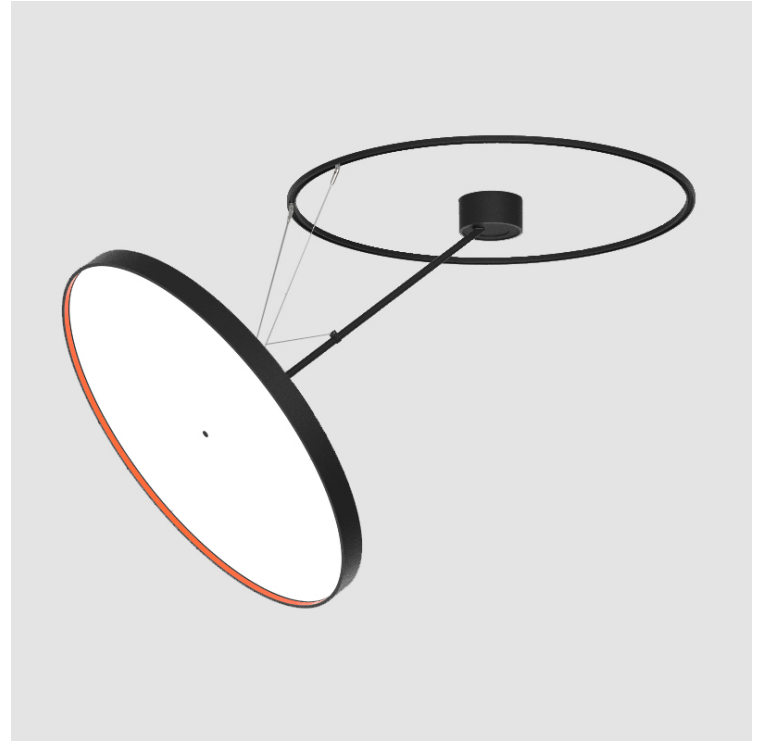

GENERAL

Series: Sign Diva Dancer
Subseries: Sign Diva Dancer Korona
Partner: Prolicht
Division: Architectural
Installation: Suspension
Product Type: Pendant
Mounting Location: Ceiling
Light Distribution: Adjustable

PHYSICAL

Shape: Round
Diameter (mm): 850
Diameter (in): 33 7/16
Height (mm): 870
Height (in): 34 1/4
Weight (kg): 10.5
Weight (lbs): 23.1
Diffuser: PMMA - Opal / Micro-Prism / Sparkling Secret / Vintage Industrial
Fixture Finish: SSR / BKV / CWI / CRY / HAB / UFT / ITA / RUA / FTG / MYG / LOD / PUS / FRO / FUP / KIA / POP / BLS / SPG / MEY / GOH / CHC / COM / ABZ / JAG / OBR / MOS / ROR
Fixture Material: PMMA / Extruded Aluminum / Steel

ELECTRICAL

Lamp Type: LED (Zhaga Standard)
Input Wattage (W): 96.8
Total Output Wattage (W): 76.8
Dimming: Tri-Mode (Non-Dimming and Phase Dimming (120Vac only) and 0-10V Dimming)
Driver Included: Yes
Driver Location: Integrated
Driver Type: Constant Current - Universal
Driver Class: Class 2
Input Voltage (V): 120 - 277
Constant Current (MA): 600

LED

Color Temperature (°K): 2700 / 3000 / 4000
Max. Delivered Lumen (lm): 11160 / 11388 / 11620
CRI: >90 CRI
Lamp Life (hrs): 50000

OPTICAL

Adjustability: Rotational Canopy 170°; Tilting Canopy ±50°; Tilting Head ±90°

RATINGS AND CERTIFICATIONS

Certified By: Certified for North American Standards
IP rating: IP20