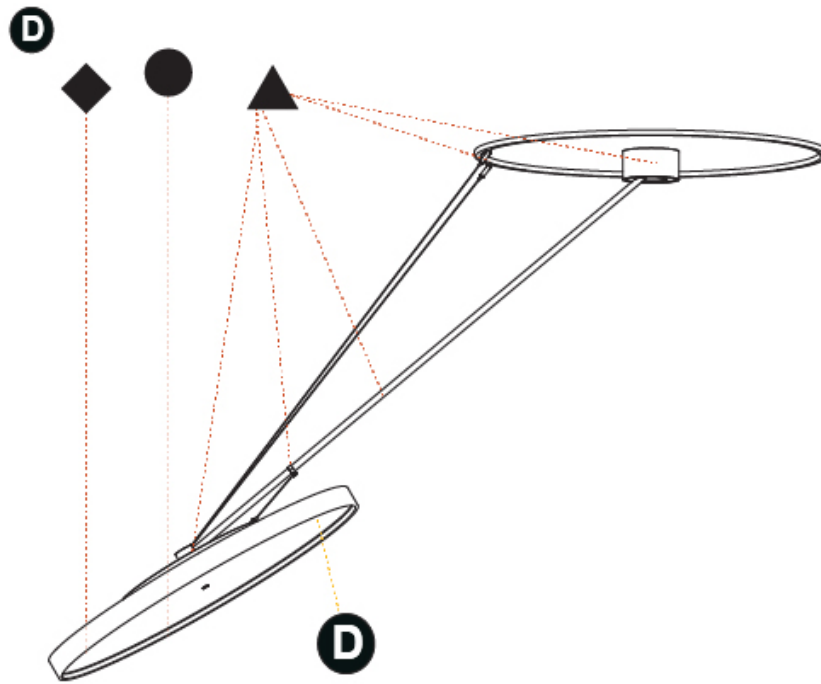

SIGN DIVA DANCER KORONA SUSPENSION

A30882-

PROJECT	_____
TYPE	_____
SPECIFIER	_____
QUANTITY	_____
DATE	_____

A