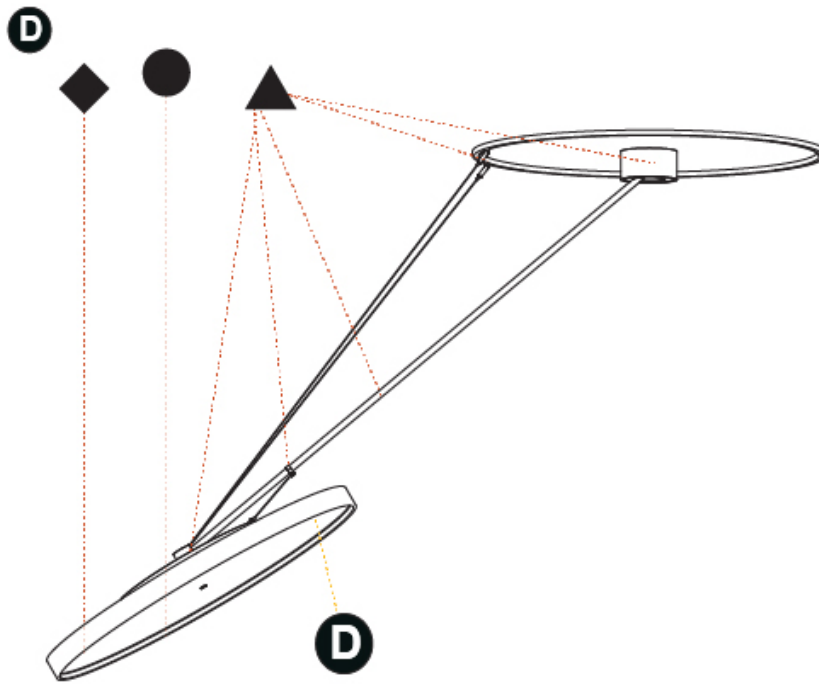

SIGN DIVA DANCER KORONA SUSPENSION

A30882-

PROJECT

TYPE

SPECIFIER

QUANTITY

DATE

A