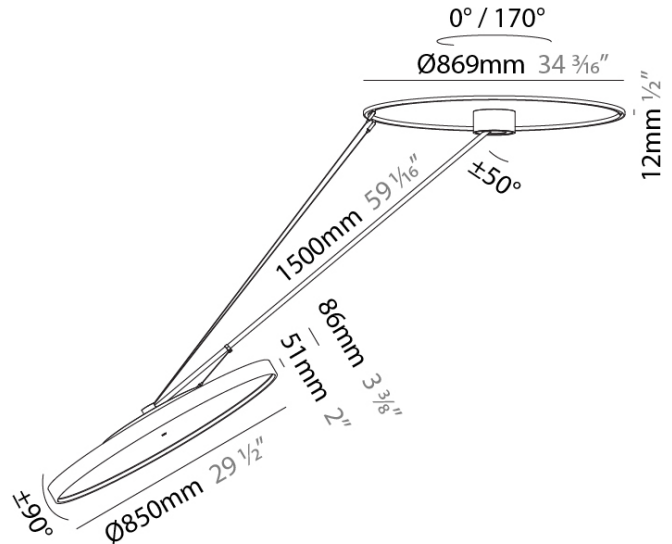

GENERAL

Series: Sign Diva Dancer
Subseries: Sign Diva Dancer Korona
Partner: Prolicht
Division: Architectural
Installation: Suspension
Product Type: Pendant
Mounting Location: Ceiling
Light Distribution: Adjustable

PHYSICAL

Shape: Round
Diameter (mm): 850
Diameter (in): 33 3/8
Height (mm): 1620
Height (in): 63 3/4
Weight (kg): 11.67
Weight (lbs): 25.67
Diffuser: PMMA - Opal / Micro-Prism / Sparkling Secret / Vintage Industrial
Fixture Finish: SSR / BKV / CWI / CRY / HAB / UFT / ITA / RUA / FTG / MYG / LOD / PUS / FRO / FUP / KIA / POP / BLS / SPG / MEY / GOH / CHC / COM / ABZ / JAG / OBR / MOS / ROR
Fixture Material: PMMA / Extruded Aluminum / Steel

ELECTRICAL

Lamp Type: LED (Zhaga Standard)
Input Wattage (W): 96.8
Total Output Wattage (W): 76.8
Dimming: Tri-Mode (Non-Dimming and Phase Dimming (120Vac only) and 0-10V Dimming)
Driver Included: Yes
Driver Location: Integrated
Driver Type: Constant Current - Universal
Driver Class: Class 2
Input Voltage (V): 120 - 277
Constant Current (MA): 600

LED

Color Temperature (°K): 2700 / 3000 / 4000
Max. Delivered Lumen (lm): 11160 / 11388 / 11620
CRI: >90 CRI
Lamp Life (hrs): 50000

OPTICAL

Adjustability: Rotational Canopy 170°; Tilting Canopy ±50°; Tilting Head ±90°

RATINGS AND CERTIFICATIONS

Certified By: Certified for North American Standards
IP rating: IP20