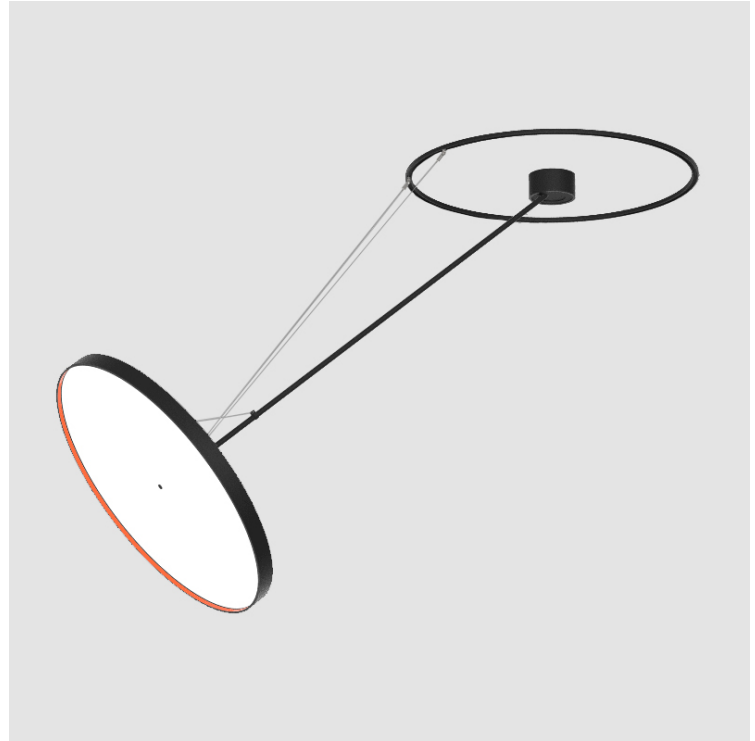

GENERAL

Series: Sign Diva Dancer
Subseries: Sign Diva Dancer Korona
Partner: Prolicht
Division: Architectural
Installation: Suspension
Product Type: Pendant
Mounting Location: Ceiling
Light Distribution: Adjustable

PHYSICAL

Shape: Round
Diameter (mm): 850
Diameter (in): 33 3/8
Height (mm): 1620
Height (in): 63 3/4
Weight (kg): 11.67
Weight (lbs): 25.67
Diffuser: PMMA - Opal / Micro-Prism / Sparkling Secret / Vintage Industrial
Fixture Finish: SSR / BKV / CWI / CRY / HAB / UFT / ITA / RUA / FTG / MYG / LOD / PUS / FRO / FUP / KIA / POP / BLS / SPG / MEY / GOH / CHC / COM / ABZ / JAG / OBR / MOS / ROR
Fixture Material: PMMA / Extruded Aluminum / Steel

ELECTRICAL

Lamp Type: LED (Zhaga Standard)
Input Wattage (W): 96.8
Total Output Wattage (W): 76.8
Dimming: Tri-Mode (Non-Dimming and Phase Dimming (120Vac only) and 0-10V Dimming)
Driver Included: Yes
Driver Location: Integrated
Driver Type: Constant Current - Universal
Driver Class: Class 2
Input Voltage (V): 120 - 277
Constant Current (MA): 600

LED

Color Temperature (°K): 2700 / 3000 / 4000
Max. Delivered Lumen (lm): 11160 / 11388 / 11620
CRI: >90 CRI
Lamp Life (hrs): 50000

OPTICAL

Adjustability: Rotational Canopy 170°; Tilting Canopy ±50°; Tilting Head ±90°

RATINGS AND CERTIFICATIONS

Certified By: Certified for North American Standards
IP rating: IP20