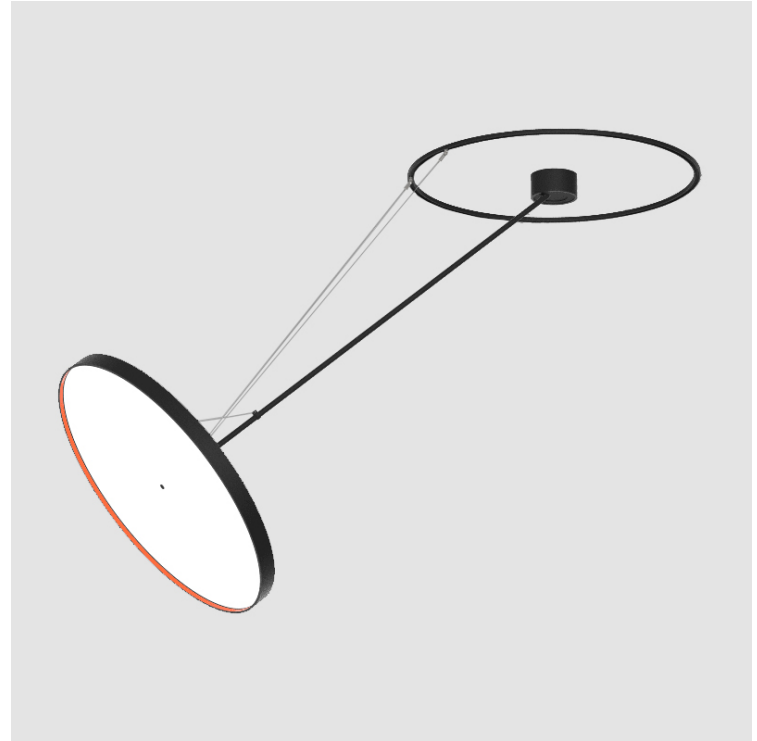

GENERAL

Series: Sign Diva Dancer
Subseries: Sign Diva Dancer Korona
Partner: Prolicht
Division: Architectural
Installation: Suspension
Product Type: Pendant
Mounting Location: Ceiling
Light Distribution: Adjustable

PHYSICAL

Shape: Round
Diameter (mm): 850
Diameter (in): 33 7/16
Height (mm): 1620
Height (in): 63 3/4
Weight (kg): 11.67
Weight (lbs): 25.67
Diffuser: PMMA - Opal / Micro-Prism / Sparkling Secret / Vintage Industrial
Fixture Finish: SSR / BKV / CWI / CRY / HAB / UFT / ITA / RUA / FTG / MYG / LOD / PUS / FRO / FUP / KIA / POP / BLS / SPG / MEY / GOH / CHC / COM / ABZ / JAG / OBR / MOS / ROR
Fixture Material: PMMA / Extruded Aluminum / Steel

ELECTRICAL

Lamp Type: LED (Zhaga Standard)
Input Wattage (W): 96.8
Total Output Wattage (W): 76.8
Dimming: Tri-Mode (Non-Dimming and Phase Dimming (120Vac only) and 0-10V Dimming)
Driver Included: Yes
Driver Location: Integrated
Driver Type: Constant Current - Universal
Driver Class: Class 2
Input Voltage (V): 120 - 277
Constant Current (MA): 600

LED

Color Temperature (°K): 2700 / 3000 / 4000
Max. Delivered Lumen (lm): 11160 / 11388 / 11620
CRI: >90 CRI
Lamp Life (hrs): 50000

OPTICAL

Adjustability: Rotational Canopy 170°; Tilting Canopy ±50°; Tilting Head ±90°

RATINGS AND CERTIFICATIONS

Certified By: Certified for North American Standards
IP rating: IP20